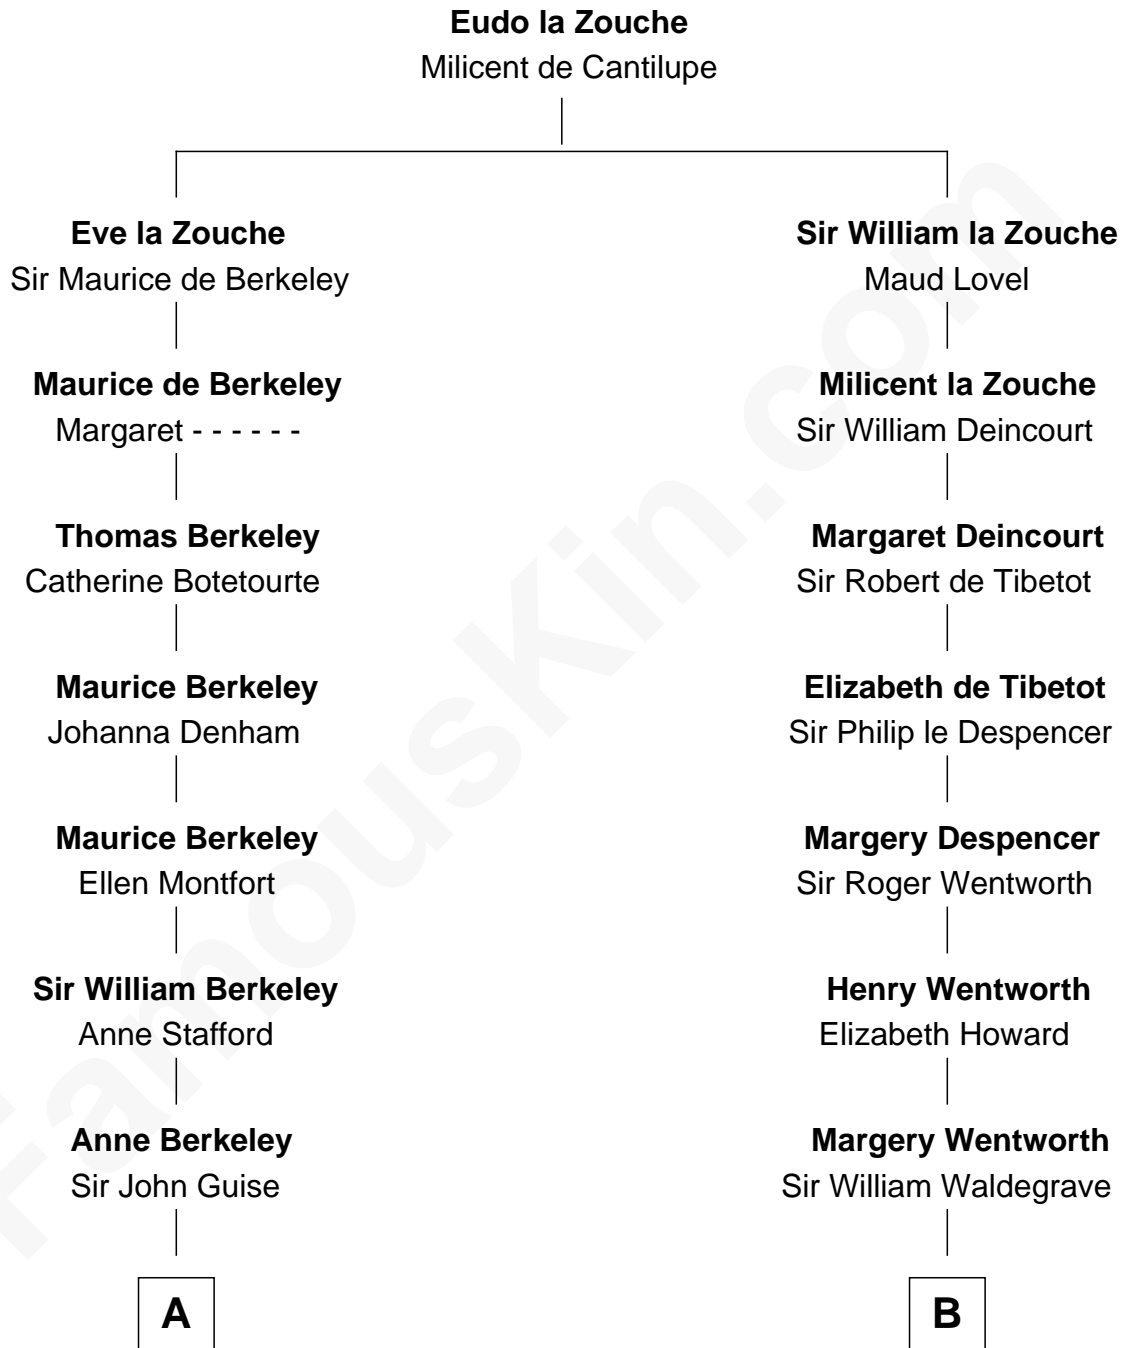

**FamousKin.com**  
**Relationship Chart of**  
**Raquel Welch**  
*Movie Actress*

**12th cousin 9 times removed of**  
**Rev. George Burroughs**  
*Executed for Witchcraft, Salem 1692*

**C**

**Hannah Kent Robinson**

Elbridge Gerry Hall

**Justin Smith Hall**

Sarah Mehitable Stanford

**Emery Stanford Hall**

Clara Louise Adams

**Josephine Sarah Hall**

Armando Carlos Tejada

**Raquel Welch**

*aka Raquel Welch*

FamousKin.com