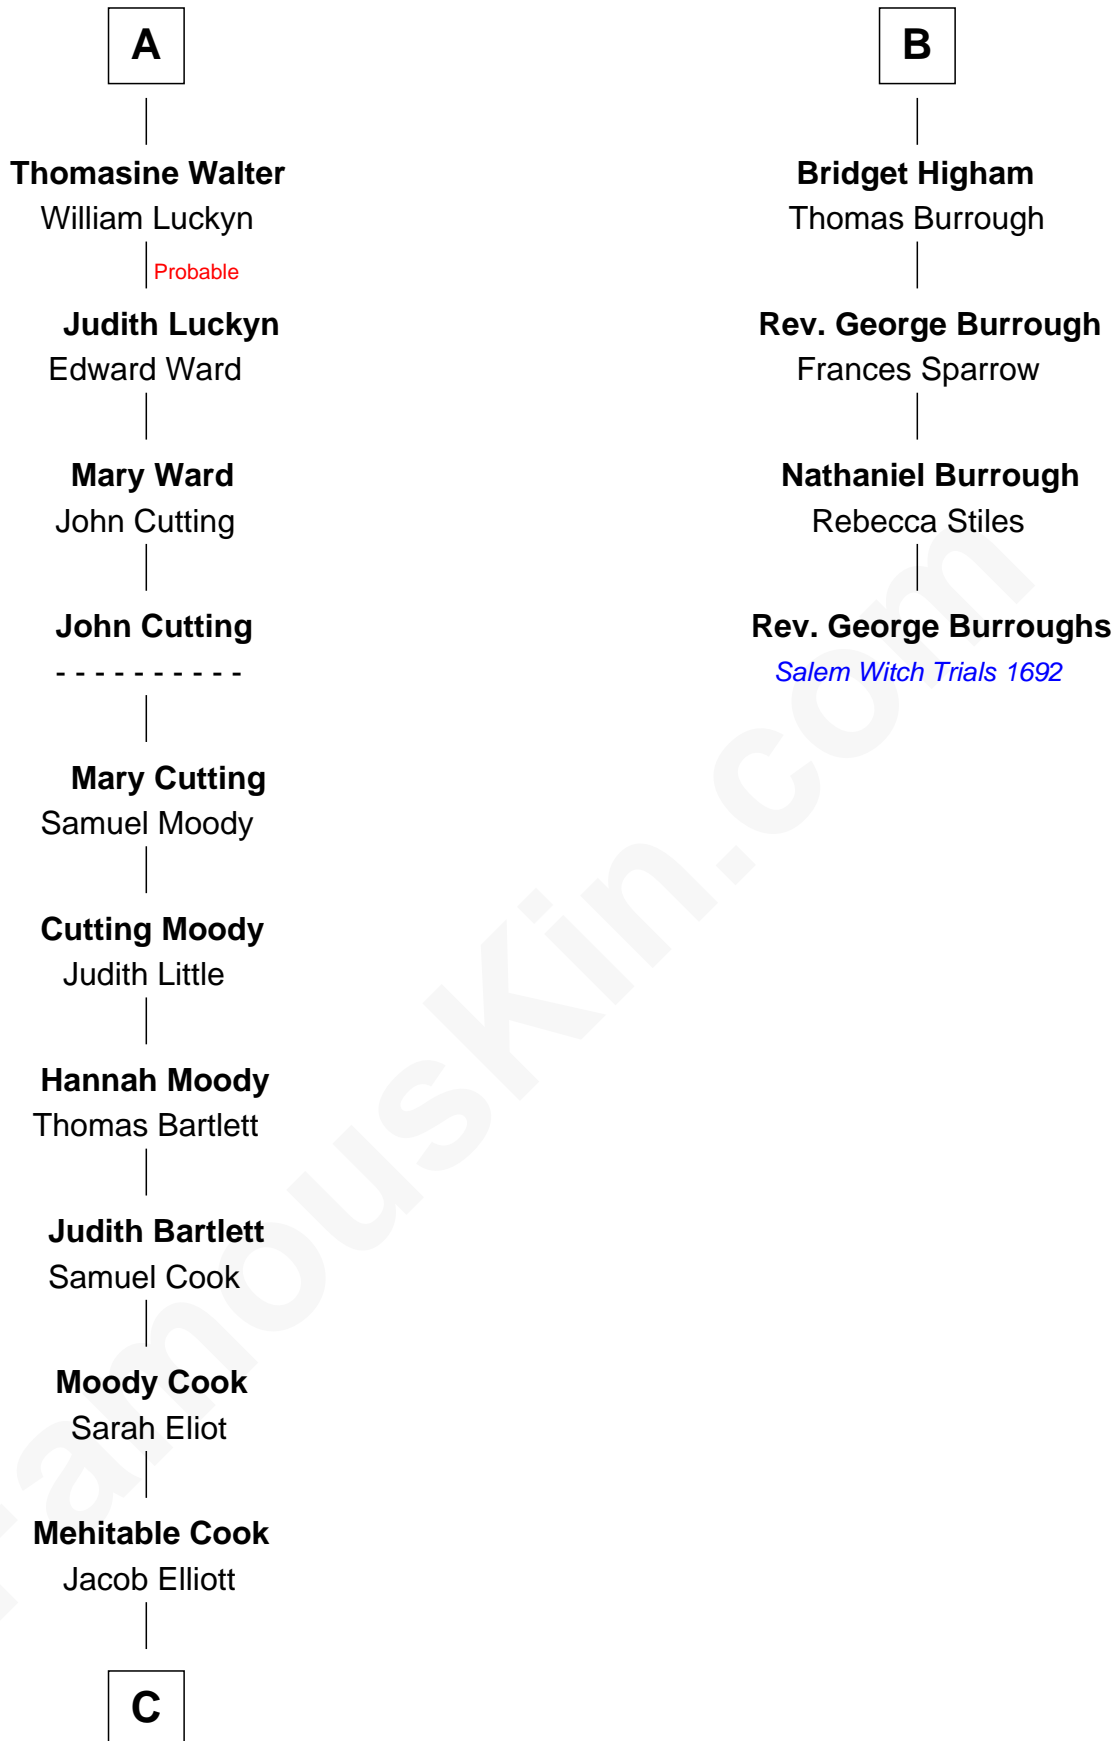

FamousKin.com
Relationship Chart of
Raquel Welch
Movie Actress

10th cousin 11 times removed of

Rev. George Burroughs
Executed for Witchcraft, Salem 1692

Sir John Howard
 Alice de Bois

Joan Howard
 Sir Peter de Brewes

Sir Robert Howard
 Margaret de Scales

Beatrice Brewes
 Sir Hugh Shirley

Sir John Howard
 Alice Tendring

Sir Ralph Shirley
 Joan Basset

Henry Howard
 Mary Hussey

Beatrice Shirley
 John Brome

Elizabeth Howard
 Henry Wentworth

Isabel Brome
 John Denton

Margery Wentworth
 Sir William Waldegrave

Thomas Denton
 Jane Webbe

George Waldegrave
 Anne Drury

Isabel Denton
 William ap Walter

Phyllis Waldegrave
 Thomas Higham

A

B