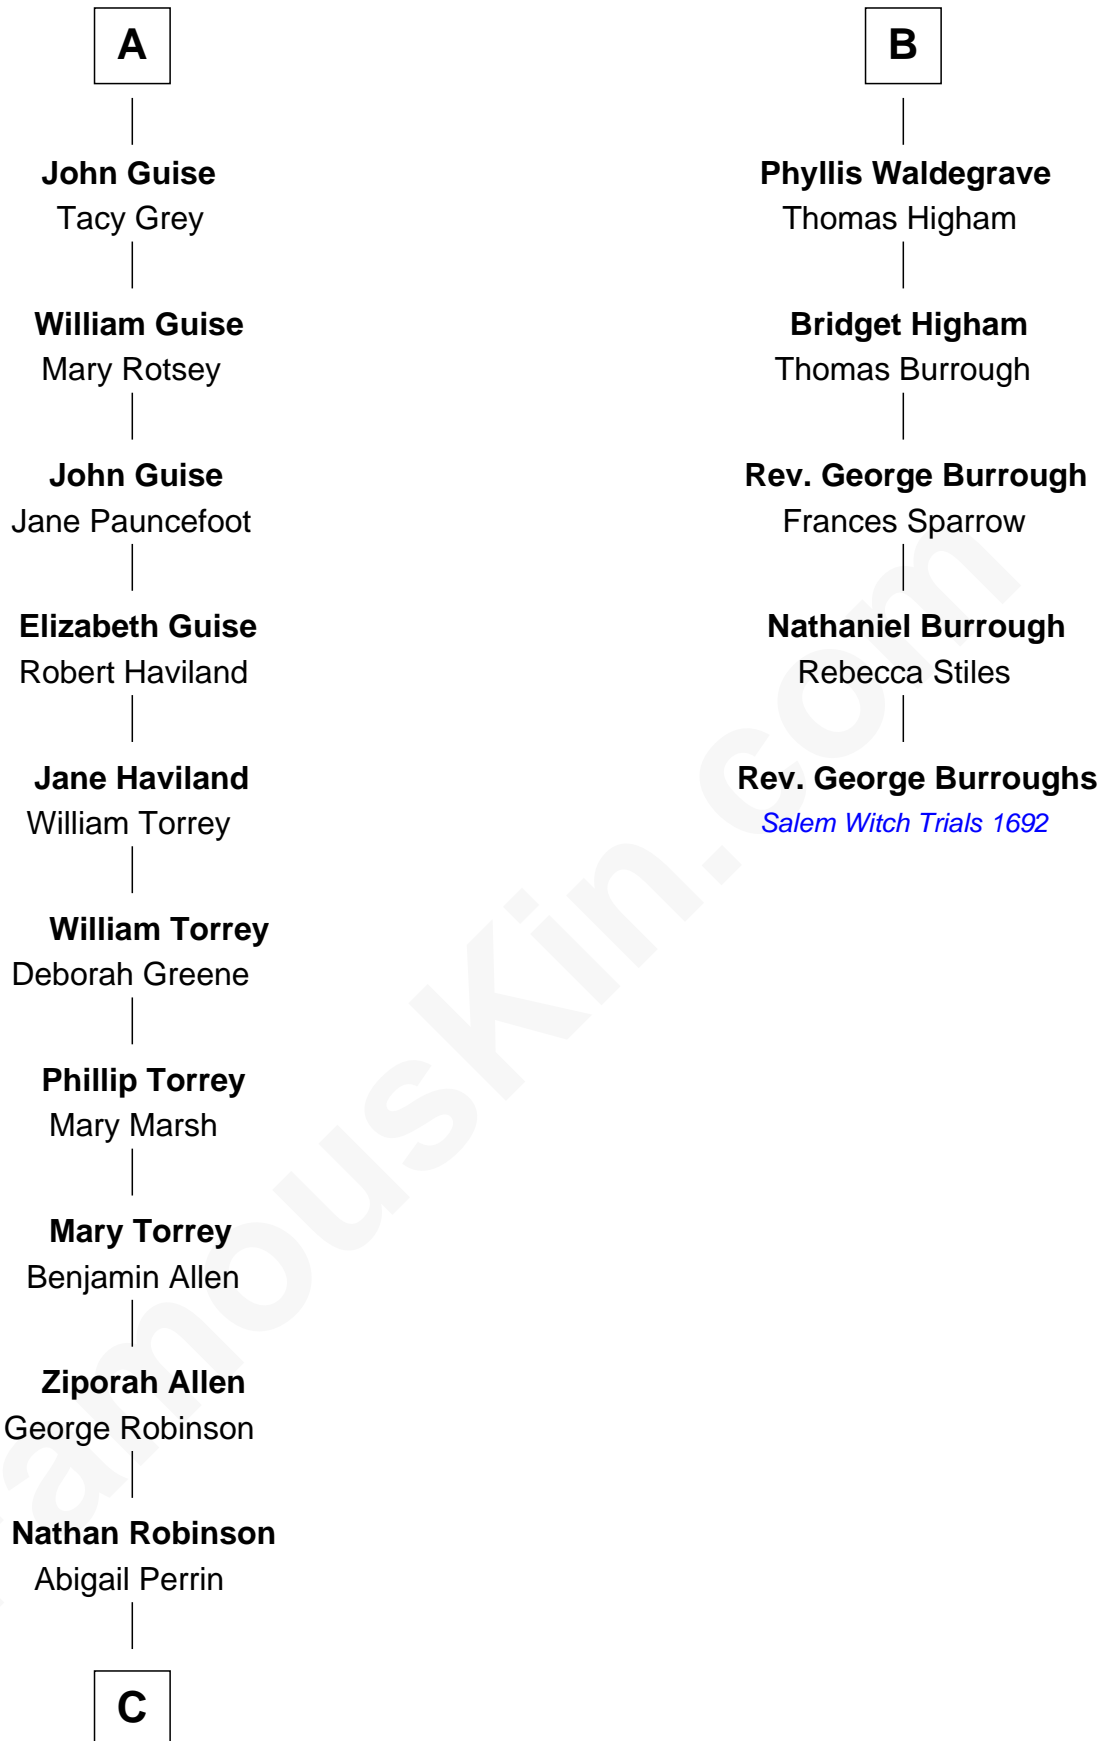

**FamousKin.com**  
**Relationship Chart of**  
**Raquel Welch**  
*Movie Actress*

11th cousin 10 times removed of

**Rev. George Burroughs**  
*Executed for Witchcraft, Salem 1692*

**C**

**Hannah Kent Robinson**

Elbridge Gerry Hall

**Justin Smith Hall**

Sarah Mehitable Stanford

**Emery Stanford Hall**

Clara Louise Adams

**Josephine Sarah Hall**

Armando Carlos Tejada

**Raquel Welch**

*aka Raquel Welch*