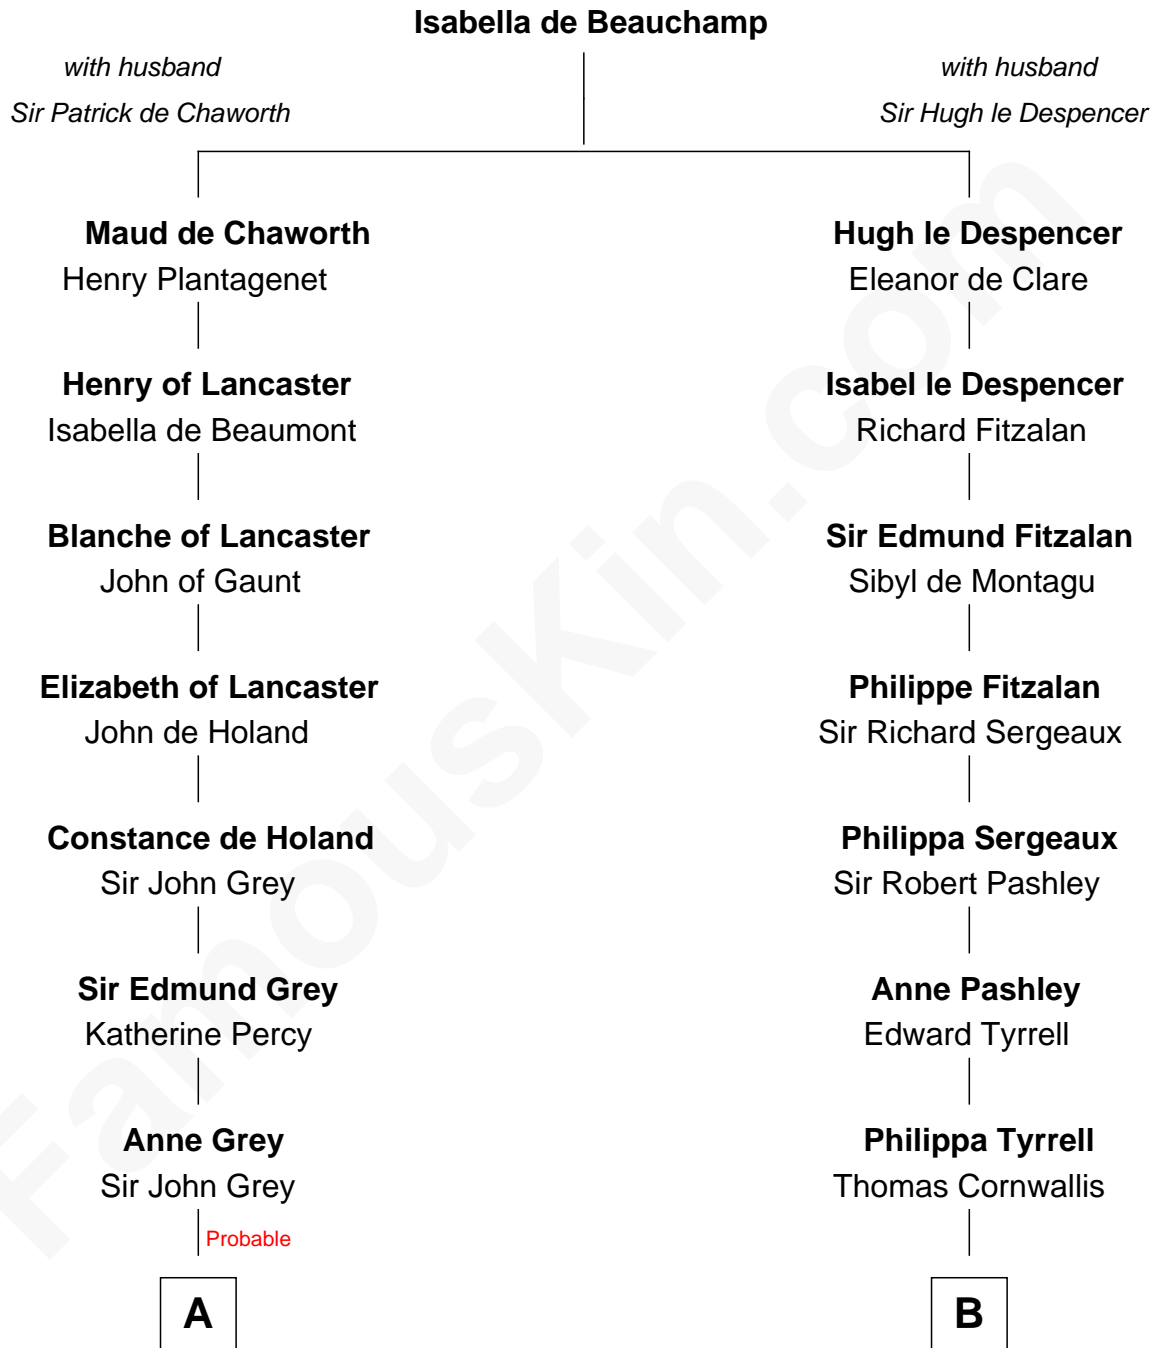

FamousKin.com Relationship Chart of

Raquel Welch

Movie Actress

21st cousin of

Ben Ames Williams

Novelist and Short Story Author

C

Hannah Kent Robinson

Elbridge Gerry Hall

Justin Smith Hall

Sarah Mehitable Stanford

Emery Stanford Hall

Clara Louise Adams

Josephine Sarah Hall

Armando Carlos Tejada

Raquel Welch