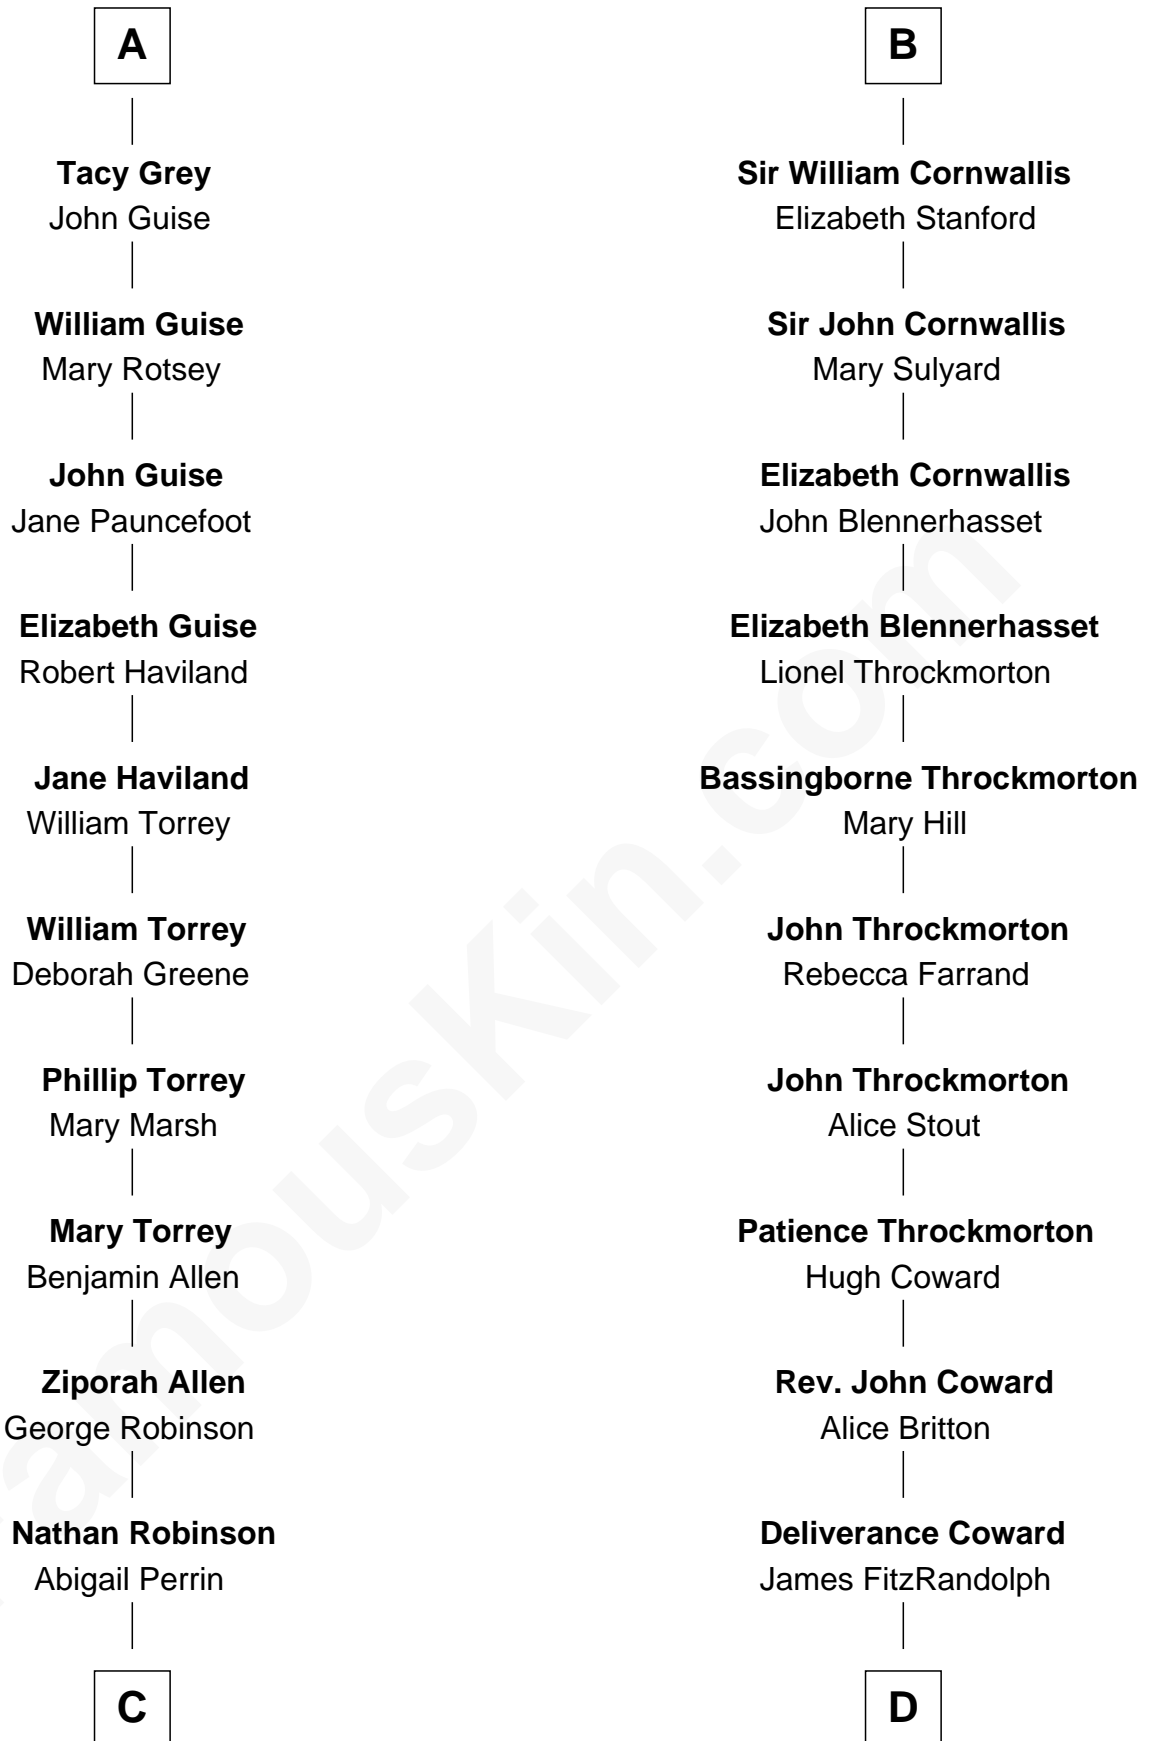

FamousKin.com Relationship Chart of

Raquel Welch

Movie Actress

21st cousin of

Ben Ames Williams

Novelist and Short Story Author

Sir Gilbert de Clare

Joan of Acre

C

Hannah Kent Robinson

Elbridge Gerry Hall

Justin Smith Hall

Sarah Mehitable Stanford

Emery Stanford Hall

Clara Louise Adams

Josephine Sarah Hall

Armando Carlos Tejada

Raquel Welch

aka Raquel Welch

D

Hannah FitzRandolph

William Longstreet

James Longstreet

Mary Anna Dent