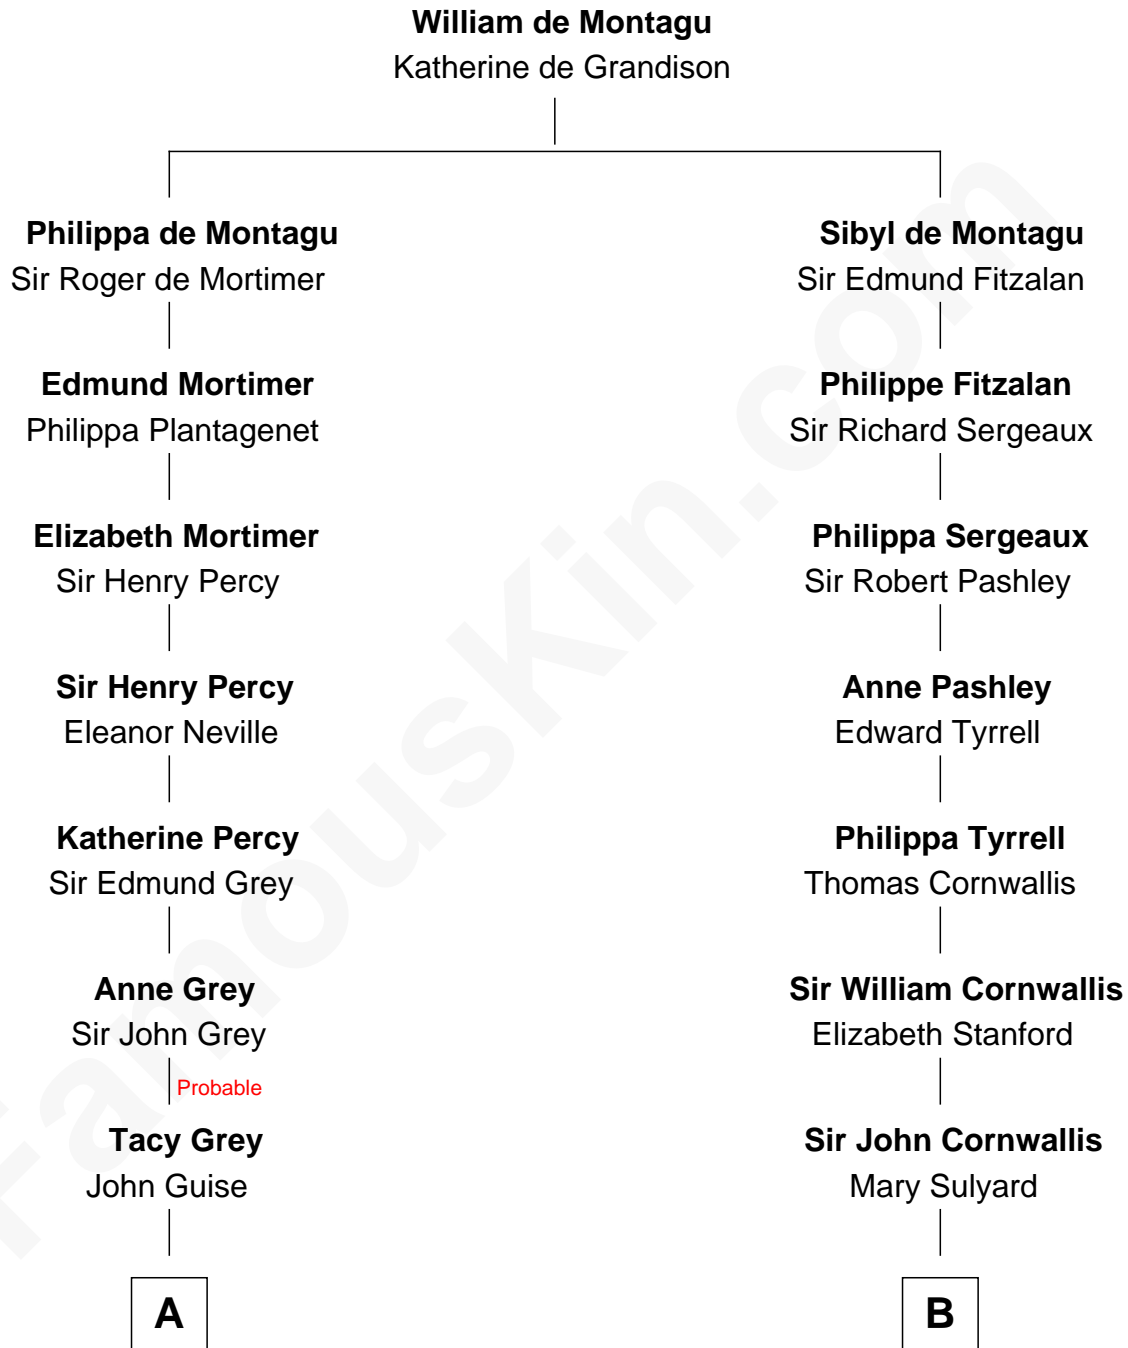

FamousKin.com Relationship Chart of

Raquel Welch

Movie Actress

19th cousin 1 time removed of

Ben Ames Williams

Novelist and Short Story Author

C

Justin Smith Hall
Sarah Mehitable Stanford

Emery Stanford Hall
Clara Louise Adams

Josephine Sarah Hall
Armando Carlos Tejada

Raquel Welch
aka Raquel Welch

D

Sarah Jane Longstreet
Charles Bingley Ames

Sarah Marshall Ames
Daniel Webster Williams

Ben Ames Williams
Novelist and Short Story Author