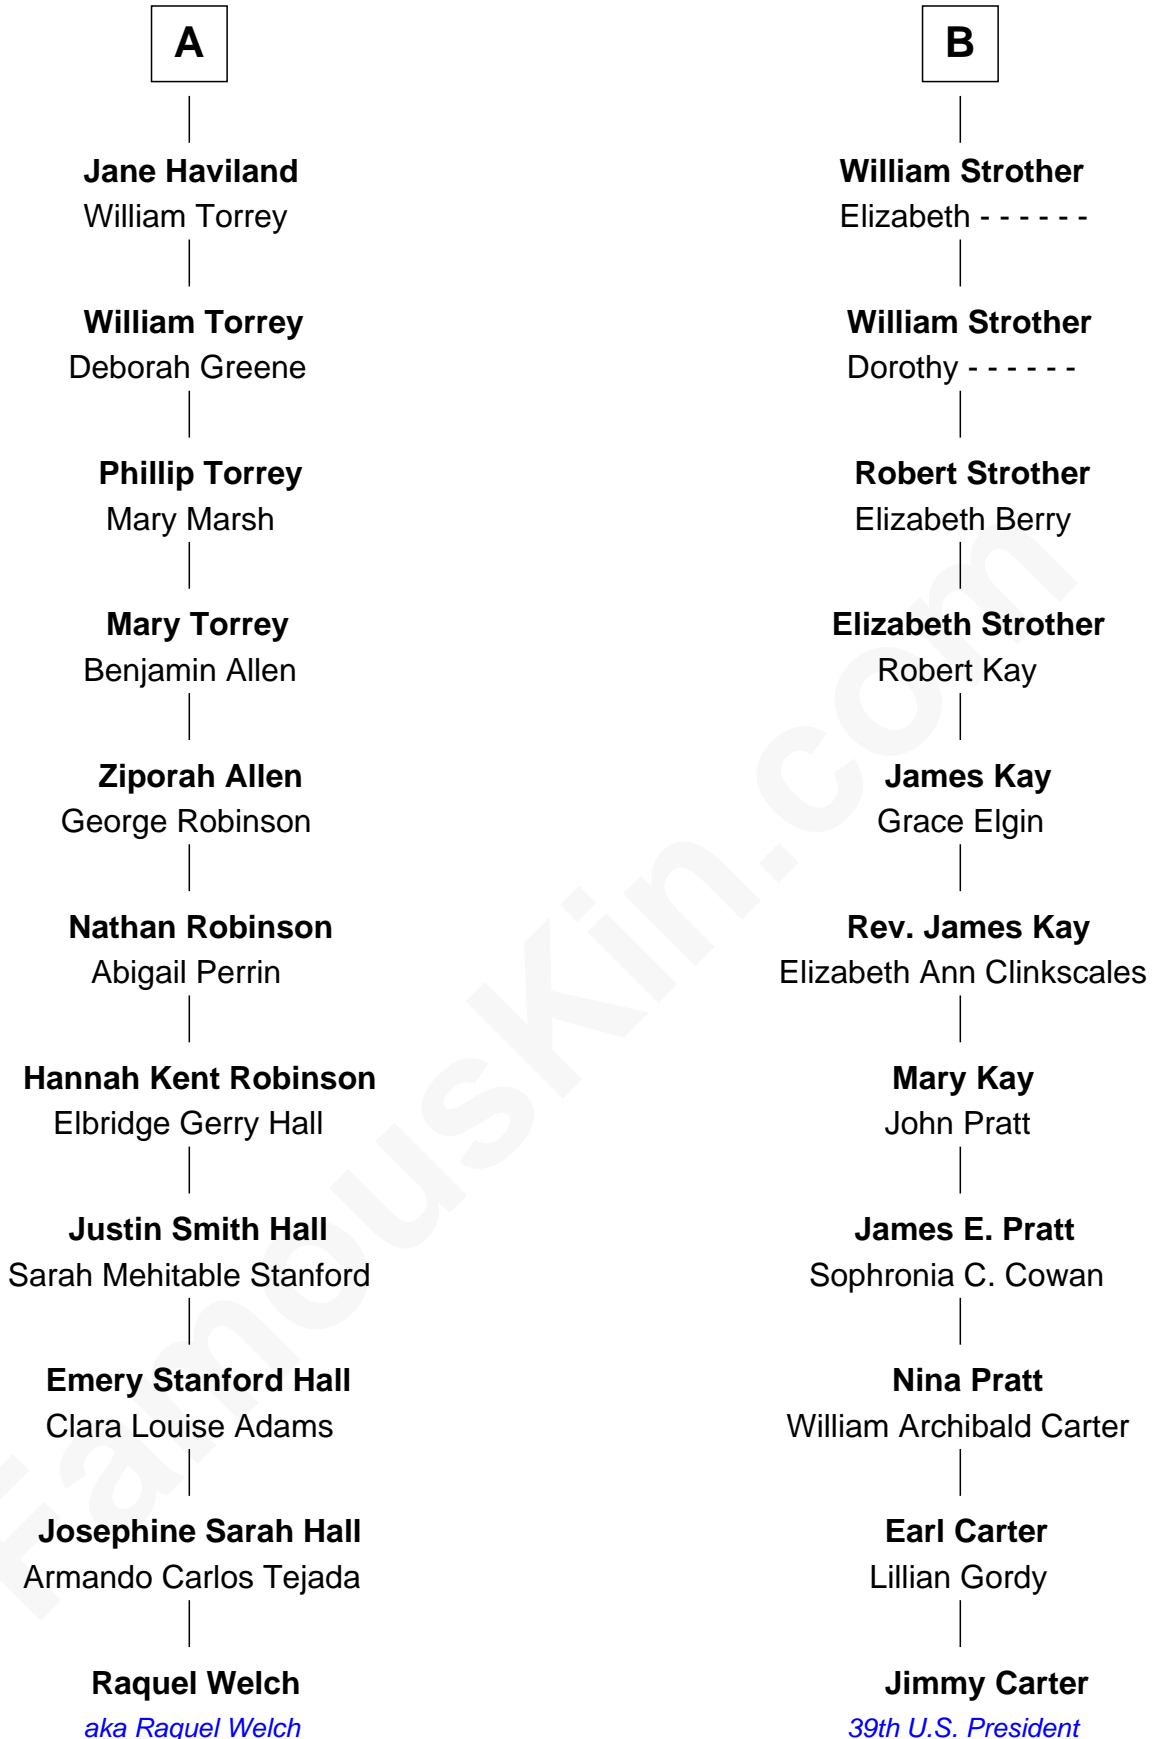

FamousKin.com Relationship Chart of

Raquel Welch

Movie Actress

17th cousin of

Jimmy Carter

39th U.S. President

Sir Ralph Neville

Joan Beaufort

Eleanor Neville

Sir Henry Percy

Katherine Percy

Sir Edmund Grey

Anne Grey

Sir John Grey

Probable

Tacy Grey

John Guise

William Guise

Mary Rotsey

John Guise

Jane Pouncefoot

Elizabeth Guise

Robert Haviland

A

Anne Dawney

Sir George Conyers

Sir John Conyers

Agnes Bowes

Eleanor Conyers

Lancelot Strother

B

Raquel Welch photo by [Alan Light](#) (CC BY 2.0)