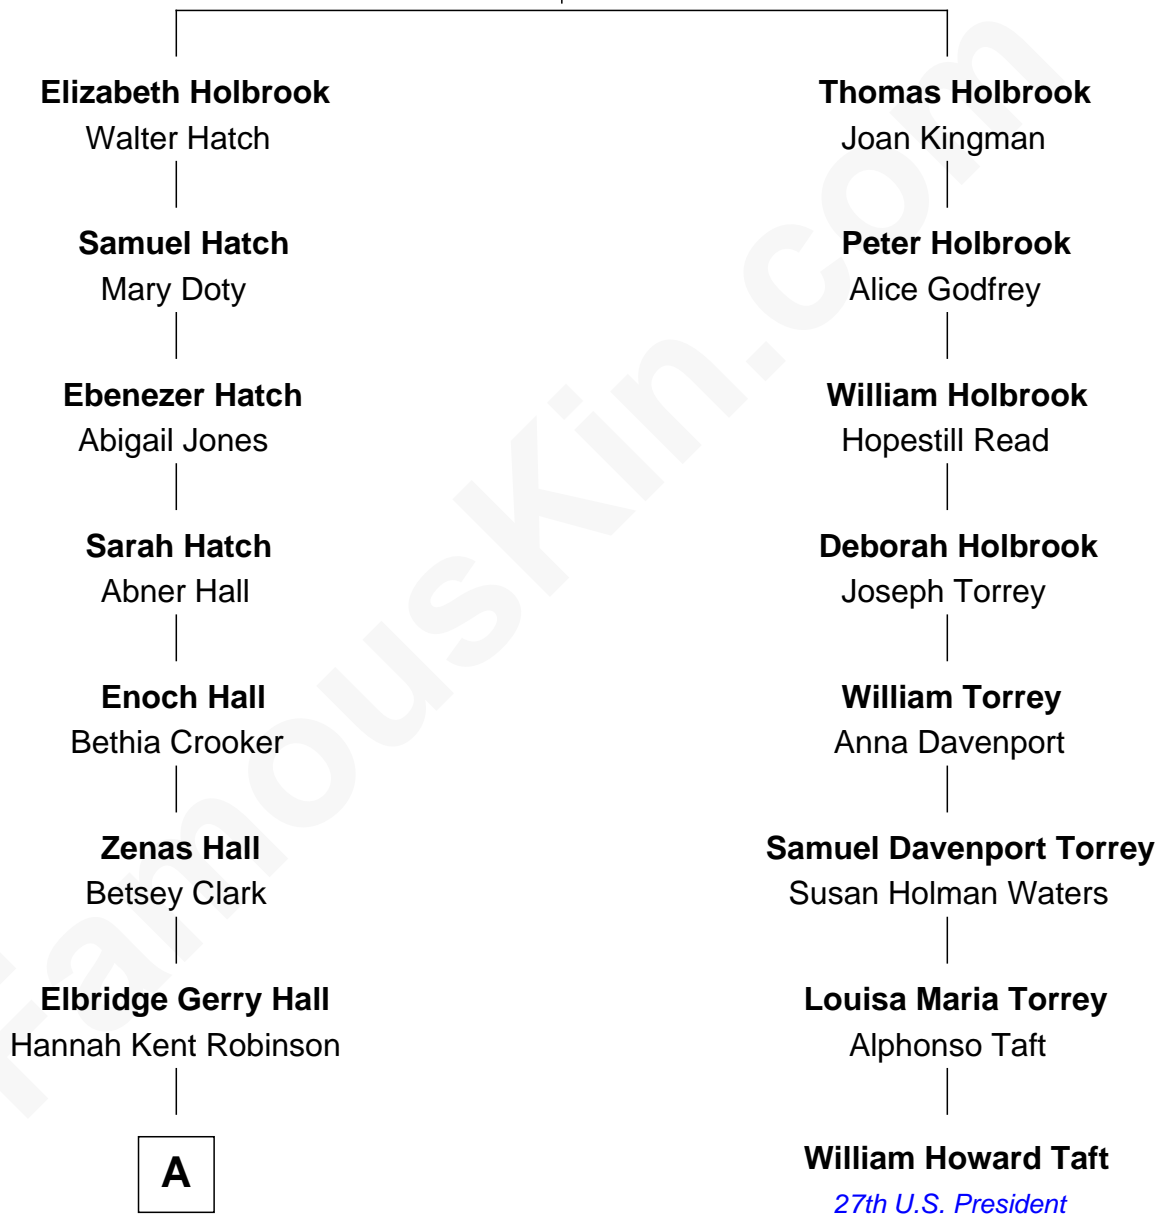

FamousKin.com Relationship Chart of

Raquel Welch
Movie Actress

7th cousin 3 times removed of

William Howard Taft
27th U.S. President

Thomas Holbrook
Jane Powys

A

Justin Smith Hall
Sarah Mehitable Stanford

Emery Stanford Hall
Clara Louise Adams

Josephine Sarah Hall
Armando Carlos Tejada

Raquel Welch
aka Raquel Welch

FamousKin.com