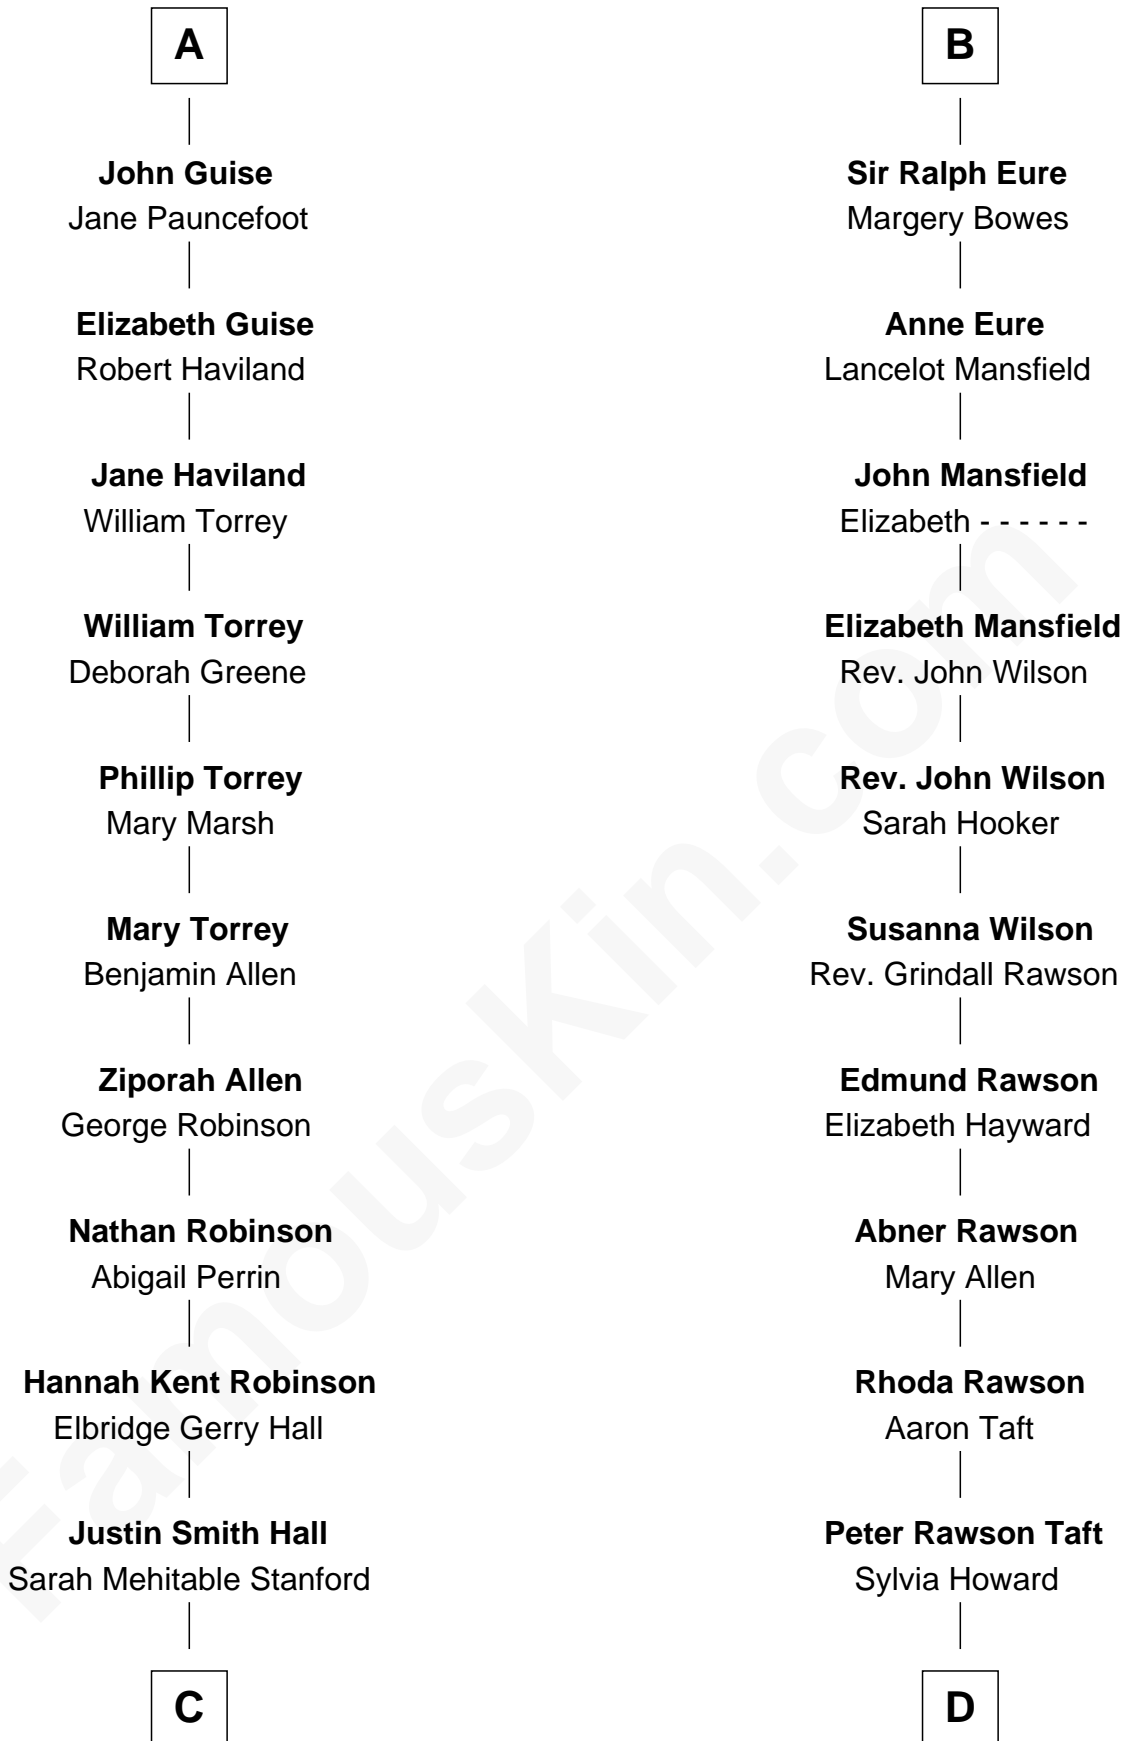

# FamousKin.com Relationship Chart of

**Raquel Welch**  
*Movie Actress*

18th cousin 1 time removed of

**William Howard Taft**  
*27th U.S. President*

**C**

**Emery Stanford Hall**  
Clara Louise Adams

**Josephine Sarah Hall**  
Armando Carlos Tejada

**Raquel Welch**  
*aka Raquel Welch*

**D**

**Alphonso Taft**  
Louisa Maria Torrey

**William Howard Taft**  
*27th U.S. President*

FamousKin.com