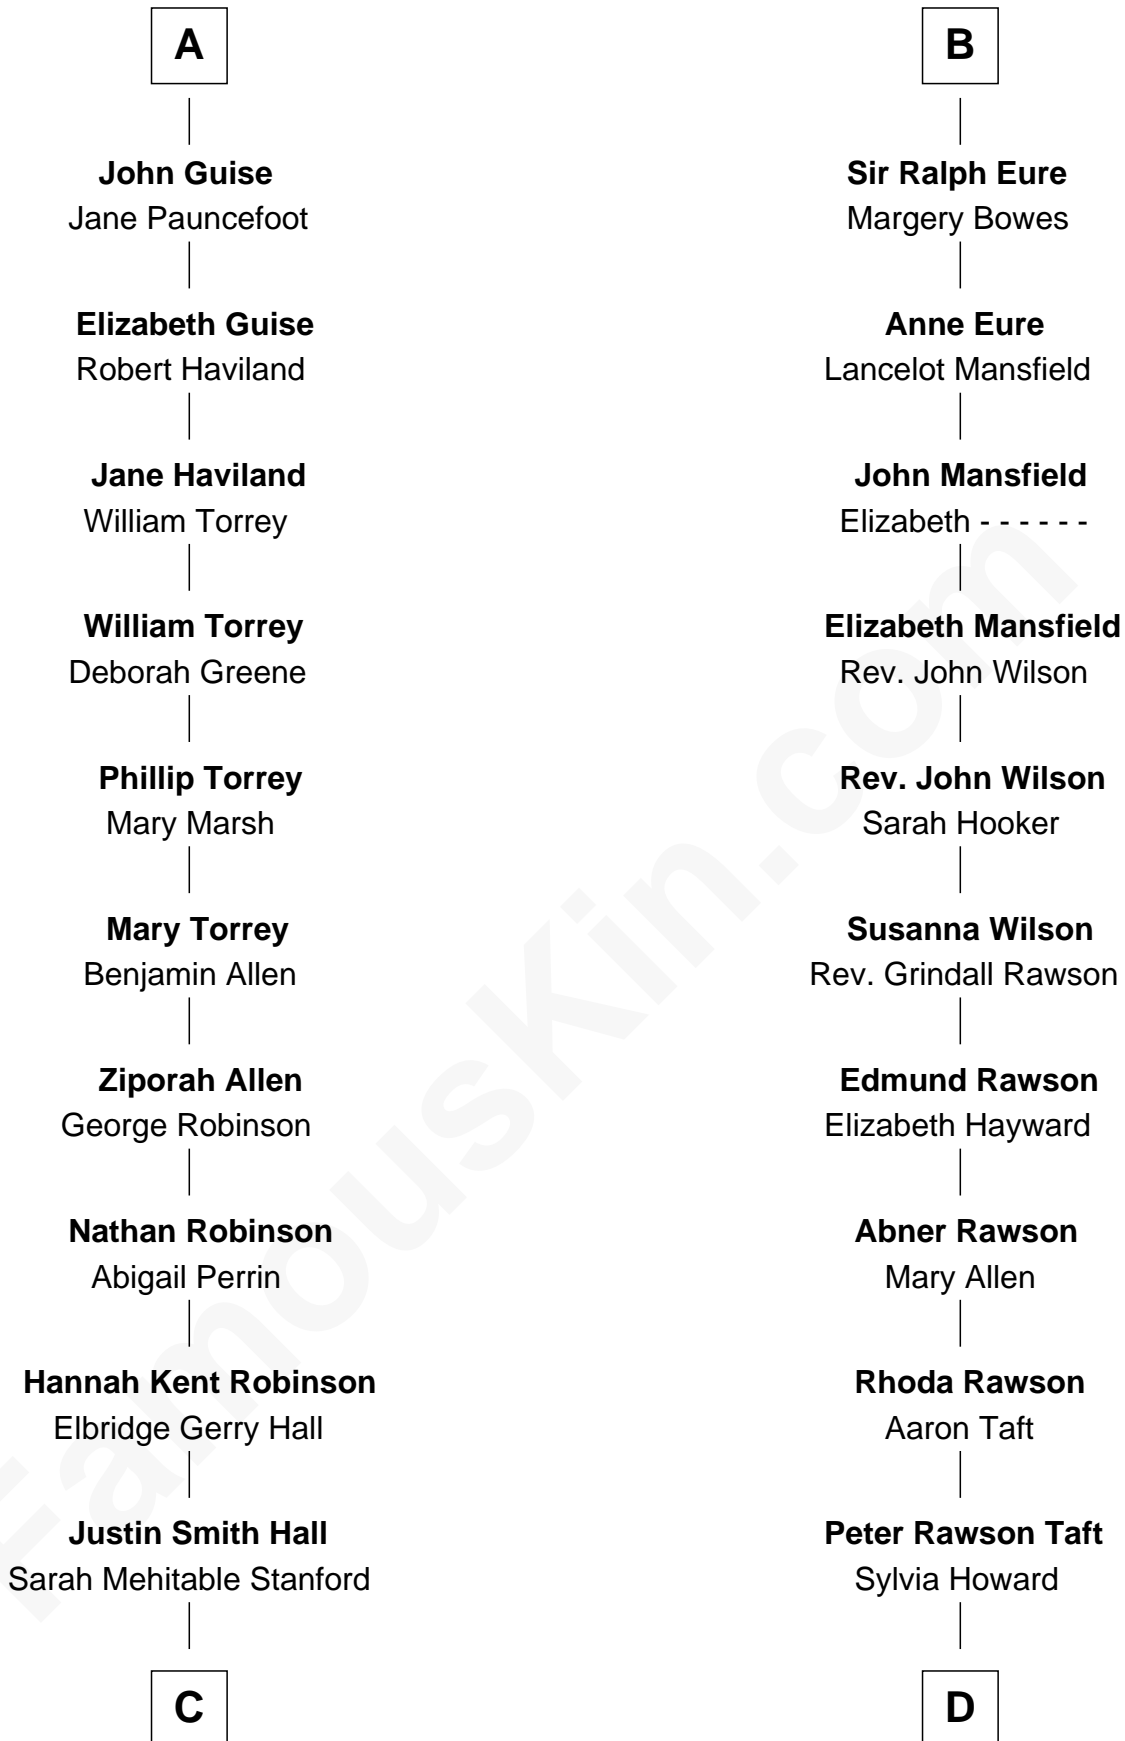

FamousKin.com Relationship Chart of

Raquel Welch

Movie Actress

18th cousin 1 time removed of

William Howard Taft

27th U.S. President

Ralph de Stafford

Margaret de Audley

Anne Grey

Sir John Grey

Probable

Tacy Grey

John Guise

William Guise

Mary Rotsey

A

Sir Hugh Hastings

Anne Gascoigne

Muriel Hastings

Sir Ralph Eure

Sir William Eure

Elizabeth Willoughby

B

C

Emery Stanford Hall
Clara Louise Adams

Josephine Sarah Hall
Armando Carlos Tejada

Raquel Welch
aka Raquel Welch

D

Alphonso Taft
Louisa Maria Torrey

William Howard Taft
27th U.S. President

FamousKin.com