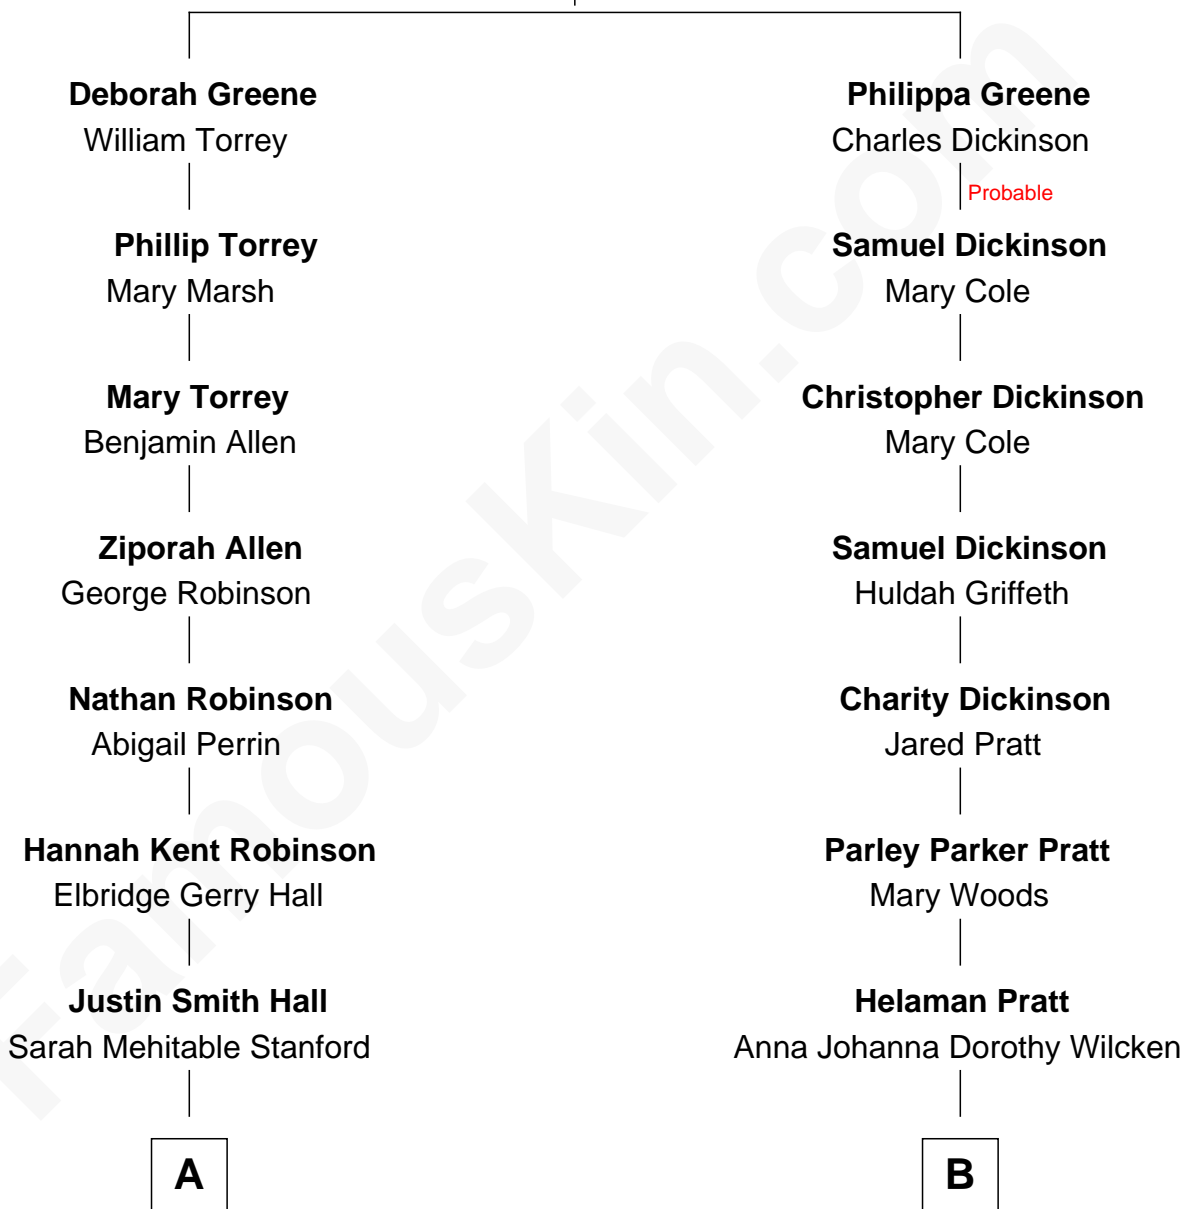

FamousKin.com Relationship Chart of

Raquel Welch

Movie Actress

9th cousin of

Mitt Romney

70th Governor of Massachusetts

John Greene

Annis Almy

A

Emery Stanford Hall
Clara Louise Adams

Josephine Sarah Hall
Armando Carlos Tejada

Raquel Welch
aka Raquel Welch

B

Anna Amelia Pratt
Gaskell Samuel Romney

George Wilcken Romney
Lenore Emily LaFount

Mitt Romney
70th Governor of Massachusetts