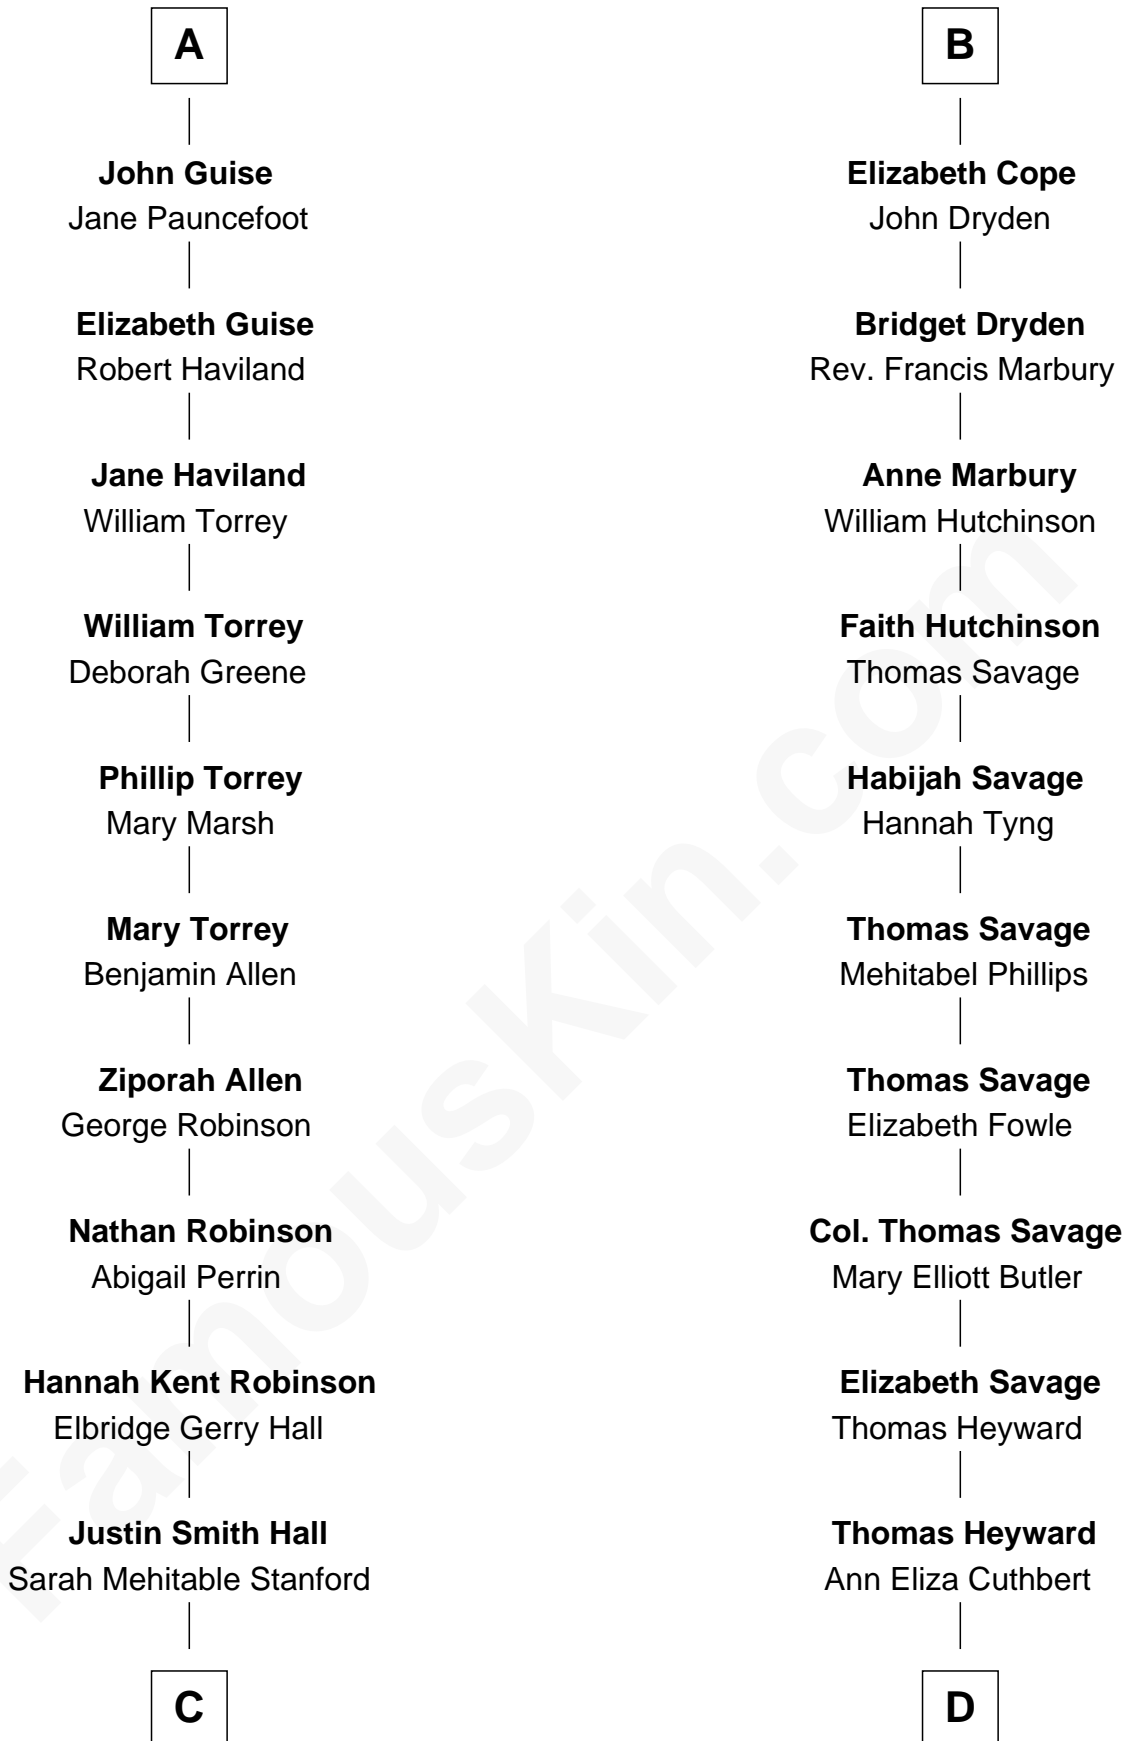

FamousKin.com Relationship Chart of

Raquel Welch

Movie Actress

19th cousin 1 time removed of

DuBose Heyward

Author of Porgy (Porgy & Bess)

C

Emery Stanford Hall
Clara Louise Adams

Josephine Sarah Hall
Armando Carlos Tejada

Raquel Welch
aka Raquel Welch

D

Thomas Savage Heyward
Georgianna Hasell

Thomas Savage Heyward
Louisa Watkins

Edwin Watkins Heyward
Jane Screven DuBose

DuBose Heyward
American Novelist