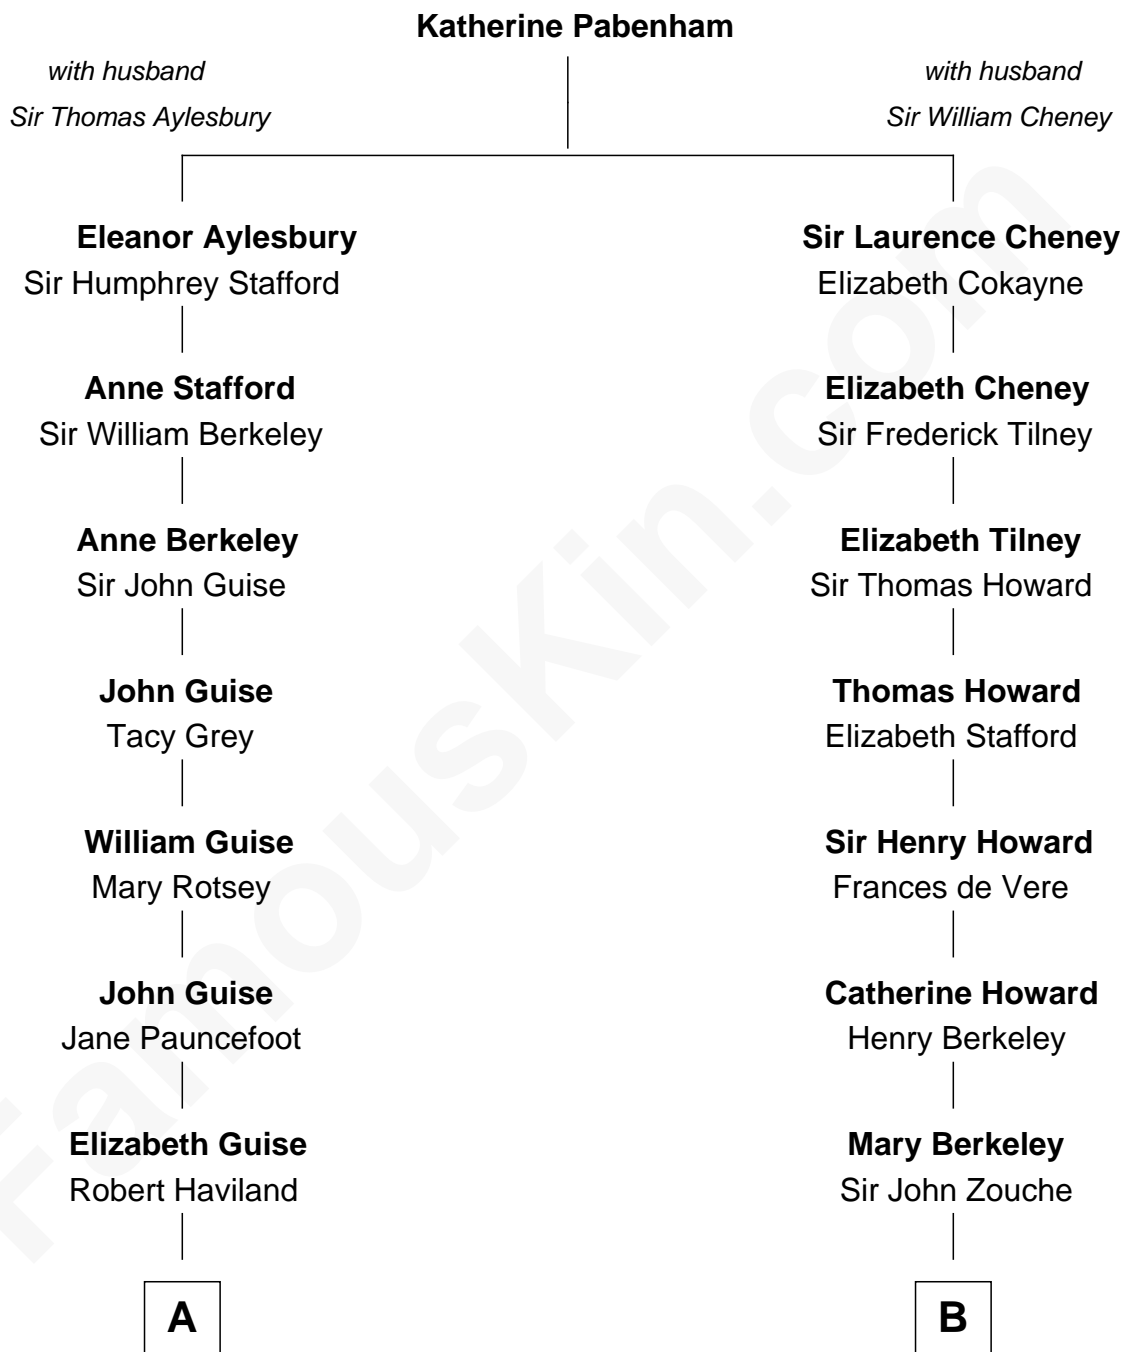

FamousKin.com
Relationship Chart of
Raquel Welch
Movie Actress

14th cousin 3 times removed of
Francis Scott Key
Author of "The Star Spangled Banner"

A

Jane Haviland
William Torrey

William Torrey
Deborah Greene

Phillip Torrey
Mary Marsh

Mary Torrey
Benjamin Allen

Ziporah Allen
George Robinson

Nathan Robinson
Abigail Perrin

Hannah Kent Robinson
Elbridge Gerry Hall

Justin Smith Hall
Sarah Mehitable Stanford

Emery Stanford Hall
Clara Louise Adams