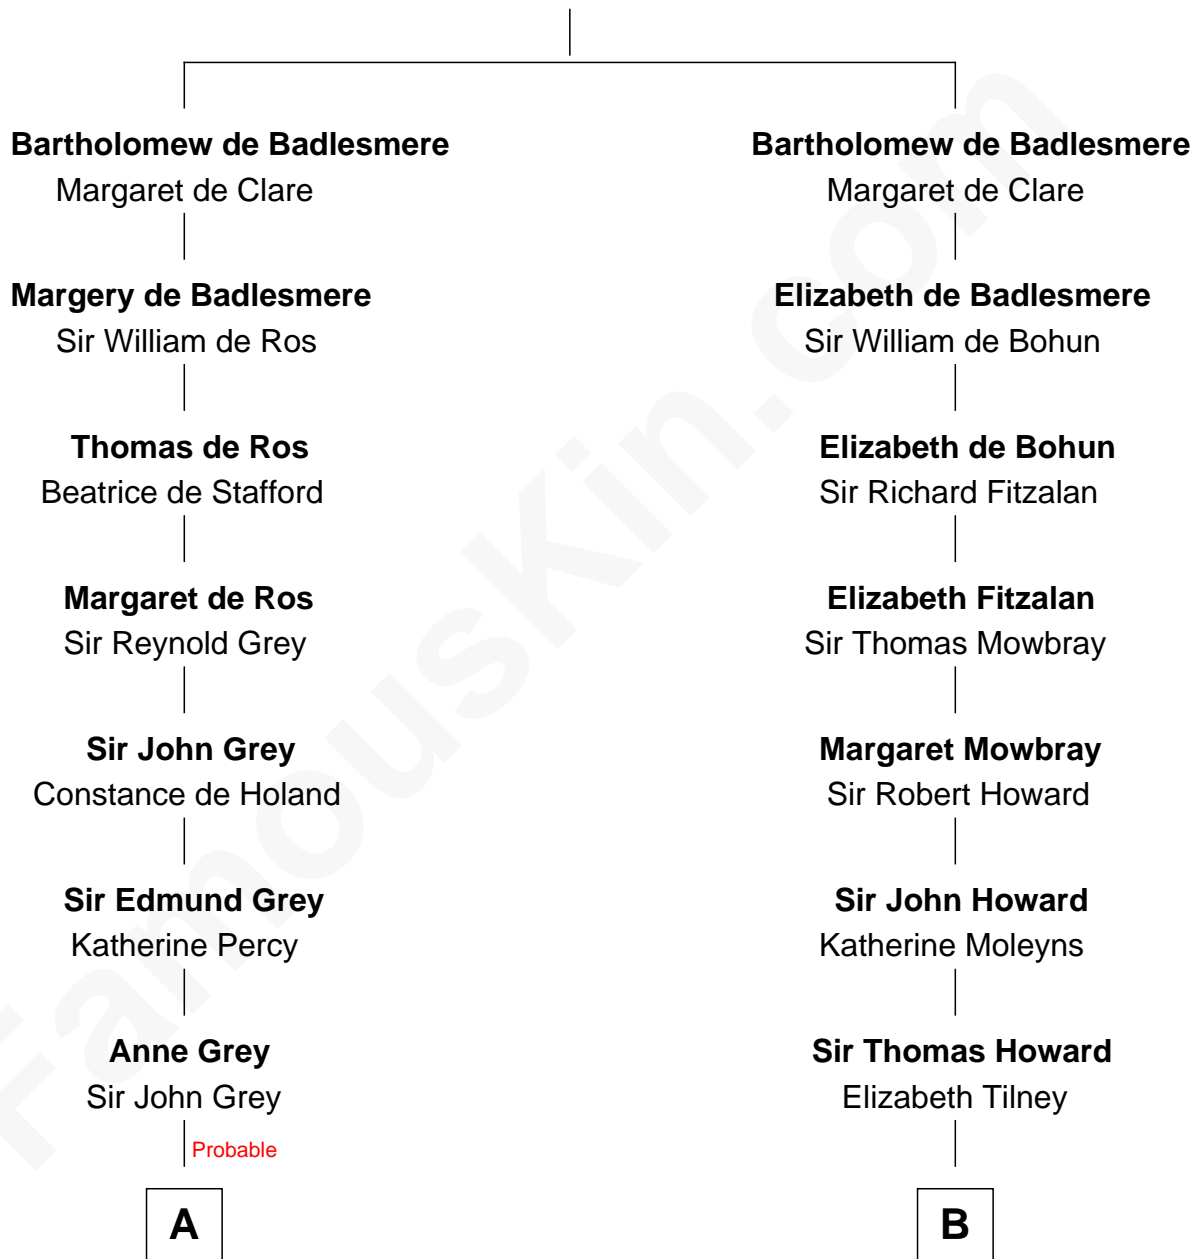

**FamousKin.com**  
**Relationship Chart of**  
**Raquel Welch**  
*Movie Actress*

18th cousin 3 times removed of

**Francis Scott Key**  
*Author of "The Star Spangled Banner"*

**Gunselm de Badlesmere**

**C**

**Hannah Kent Robinson**

Elbridge Gerry Hall

**Justin Smith Hall**

Sarah Mehitable Stanford

**Emery Stanford Hall**

Clara Louise Adams

**Josephine Sarah Hall**

Armando Carlos Tejada

**Raquel Welch**

*aka Raquel Welch*

**D**

**John Ross Key**

Anne Phebe Penn Dagworthy Charlton

**Francis Scott Key**

*Author of "The Star Spangled Banner"*

FamousKin.com