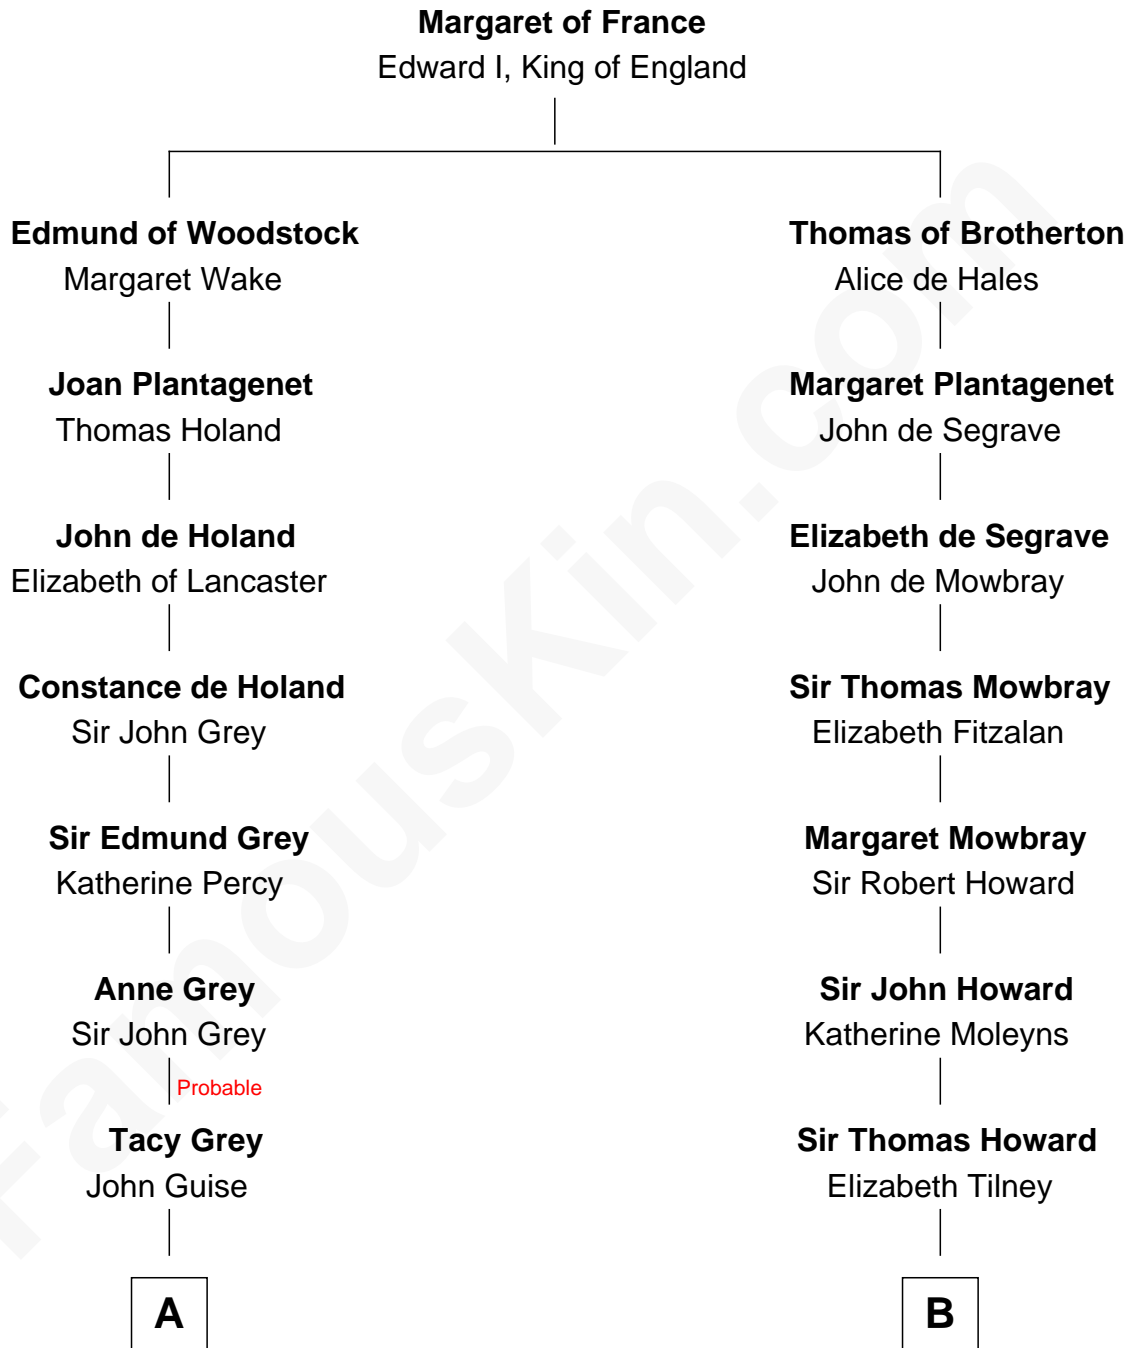

FamousKin.com
Relationship Chart of
Raquel Welch
Movie Actress

18th cousin 2 times removed of
Francis Scott Key
Author of "The Star Spangled Banner"

C

Justin Smith Hall
Sarah Mehitable Stanford

Emery Stanford Hall
Clara Louise Adams

Josephine Sarah Hall
Armando Carlos Tejada

Raquel Welch
aka Raquel Welch

D

John Ross Key
Anne Phebe Penn Dagworthy Charlton

Francis Scott Key
Author of "The Star Spangled Banner"

FamousKin.com