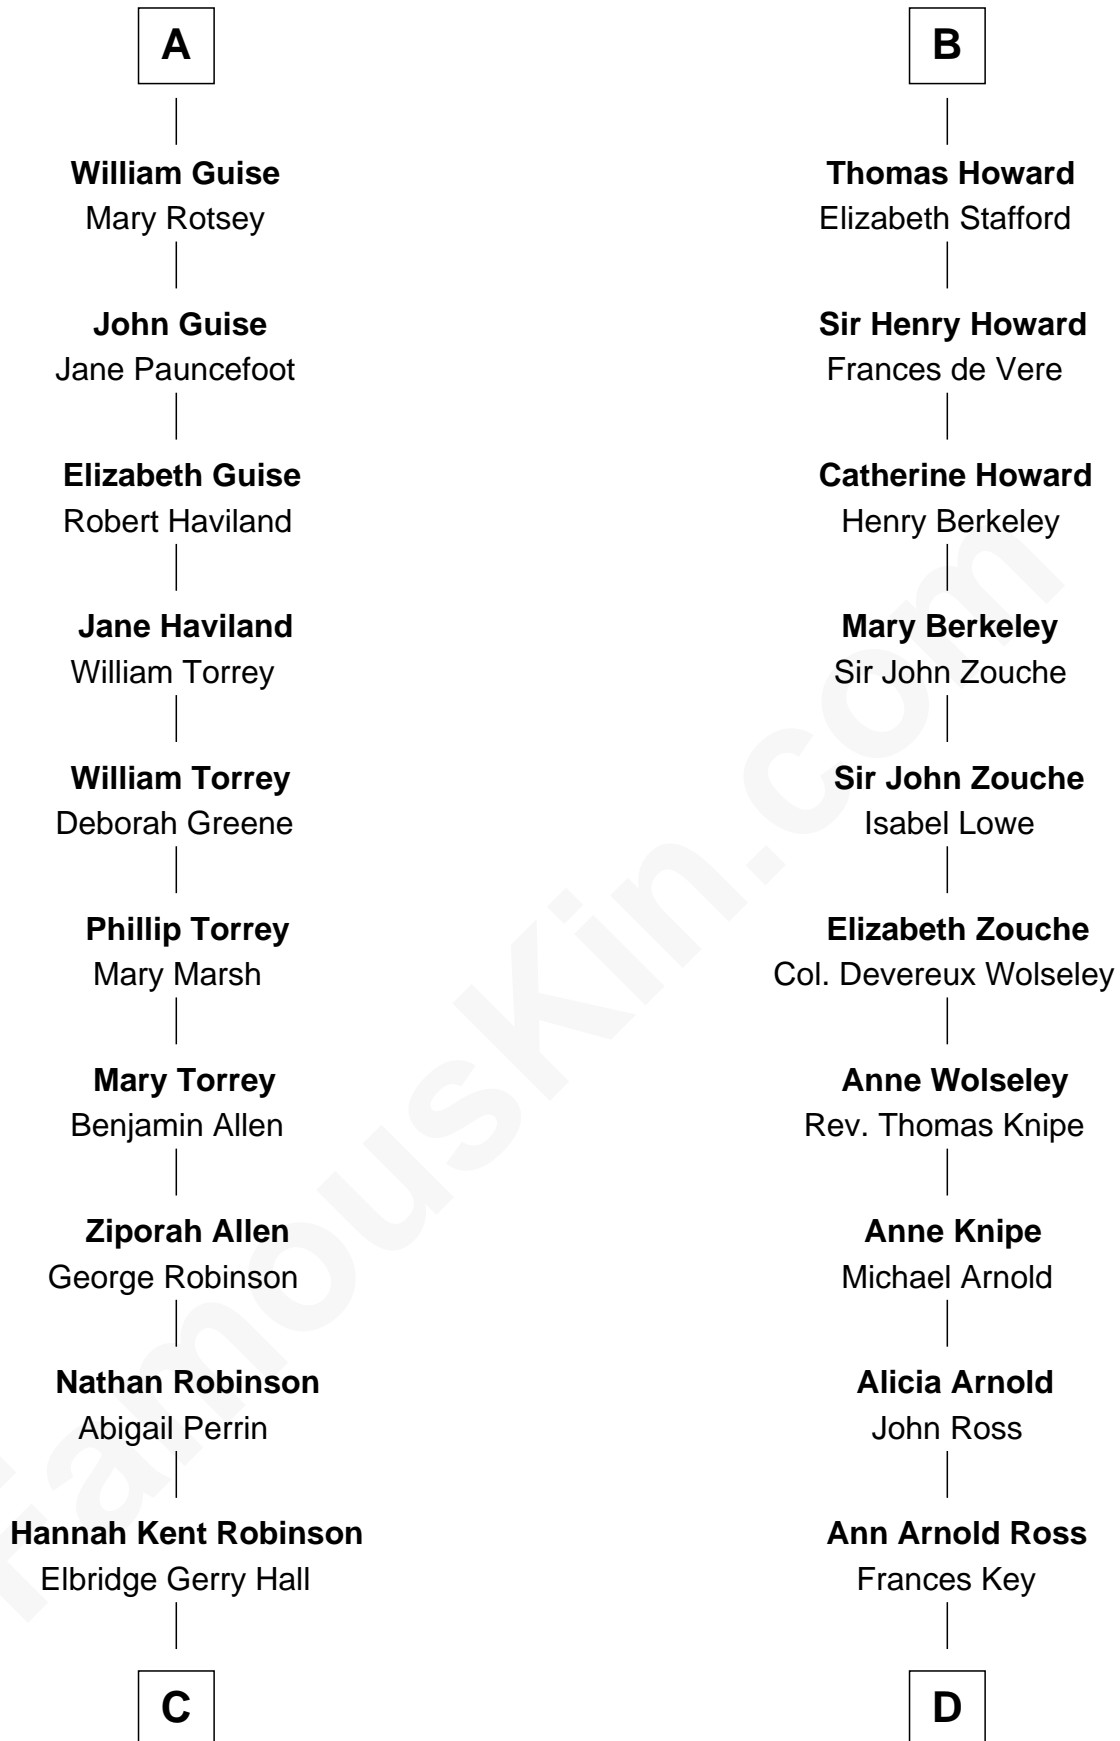

FamousKin.com
Relationship Chart of
Raquel Welch
Movie Actress

18th cousin 2 times removed of
Francis Scott Key
Author of "The Star Spangled Banner"

C

Justin Smith Hall
Sarah Mehitable Stanford

Emery Stanford Hall
Clara Louise Adams

Josephine Sarah Hall
Armando Carlos Tejada

Raquel Welch
aka Raquel Welch

D

John Ross Key
Anne Phebe Penn Dagworthy Charlton

Francis Scott Key
Author of "The Star Spangled Banner"

FamousKin.com