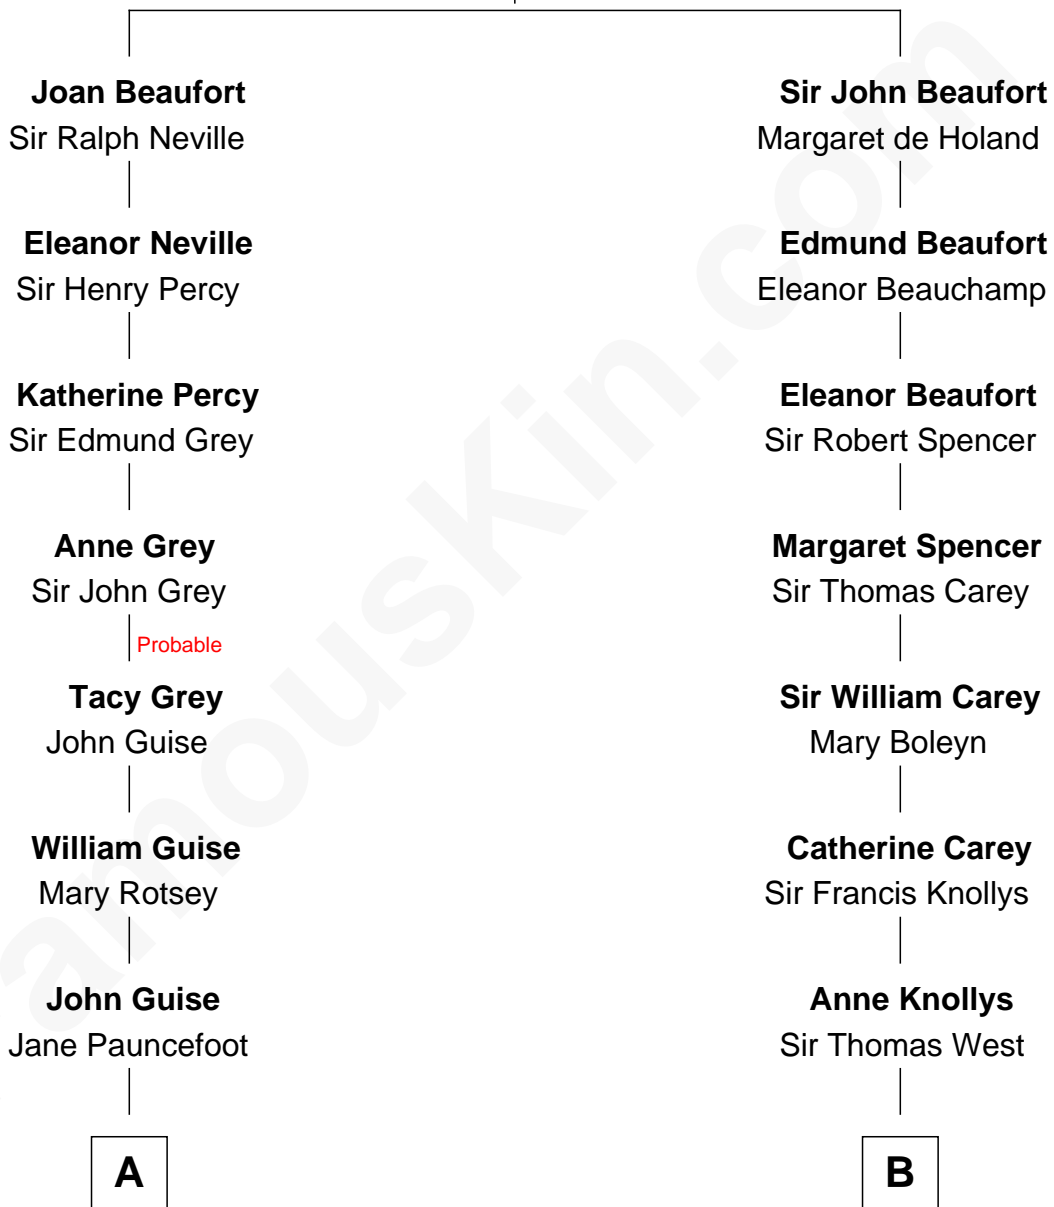

FamousKin.com
Relationship Chart of
Raquel Welch
Movie Actress

16th cousin 2 times removed of

John D. Rockefeller
Founder of the Standard Oil Company

Katherine Roet
 John of Gaunt

C

Josephine Sarah Hall
Armando Carlos Tejada

Raquel Welch
aka Raquel Welch

FamousKin.com