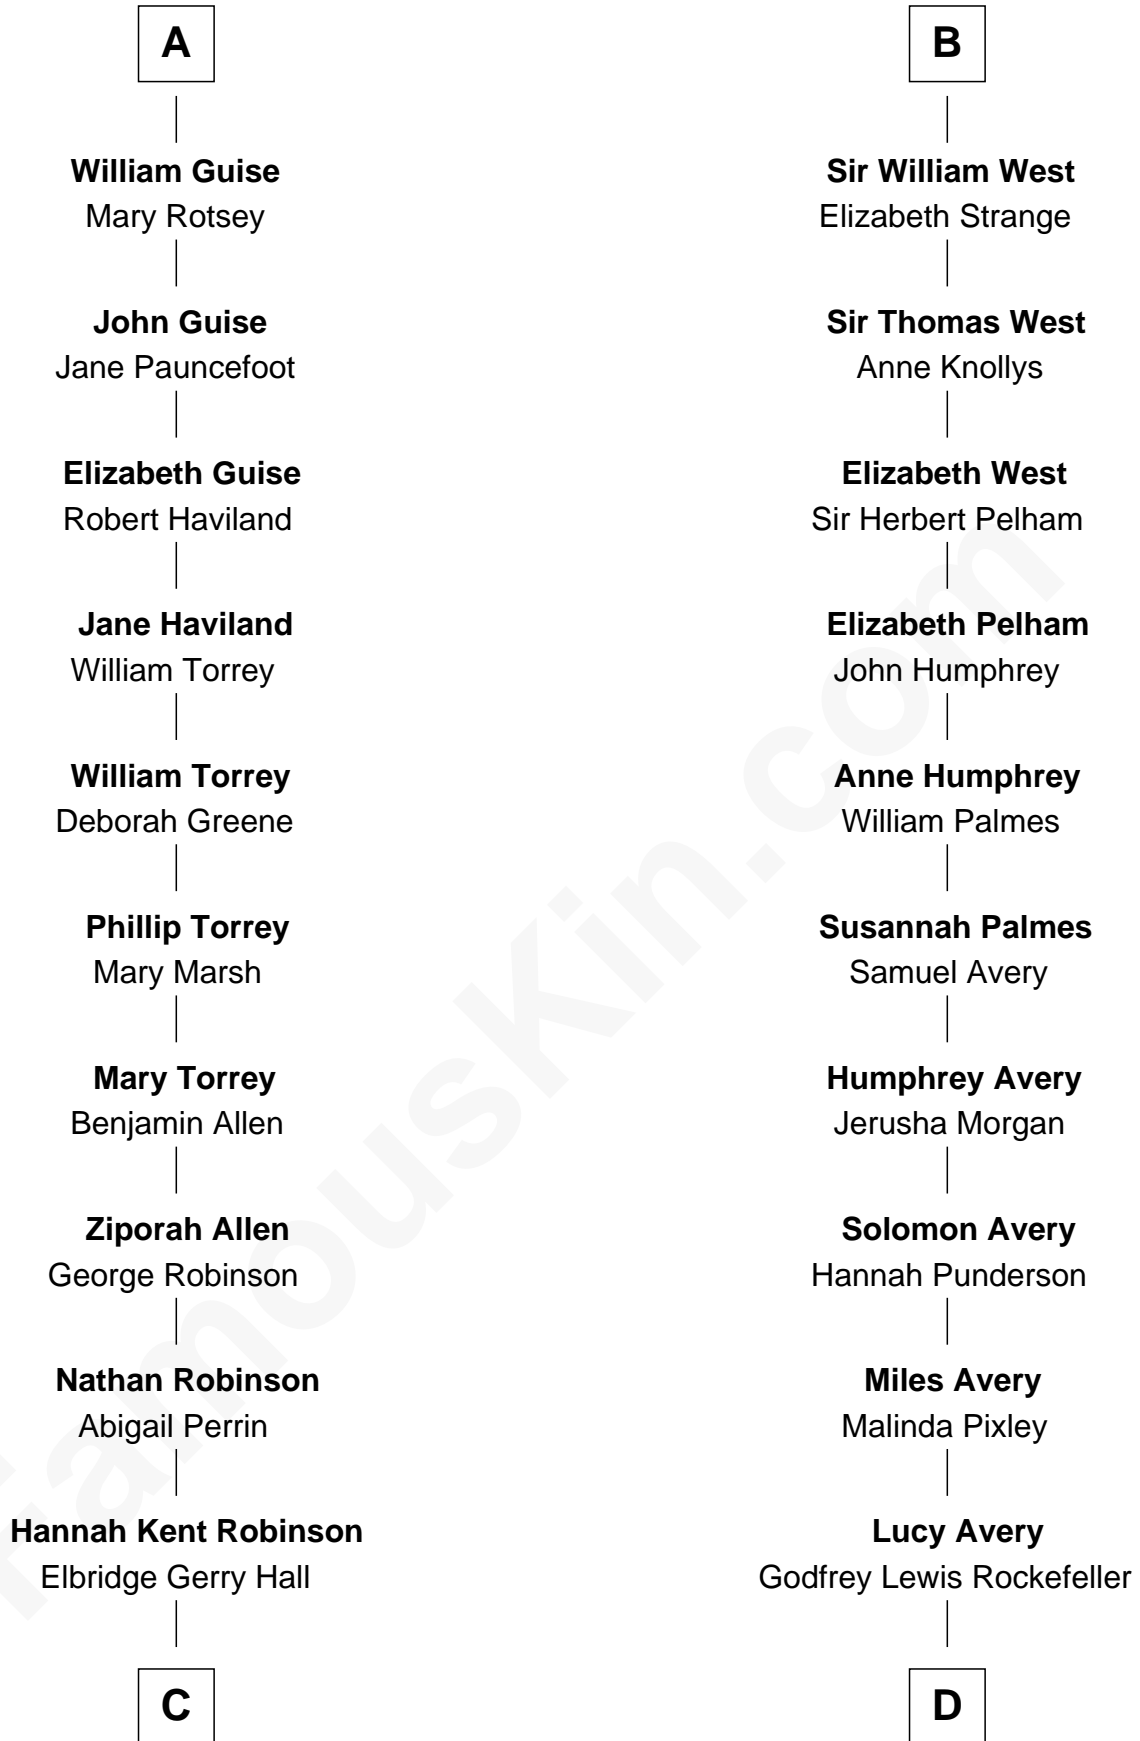

# FamousKin.com Relationship Chart of

**Raquel Welch**

*Movie Actress*

18th cousin 2 times removed of

**John D. Rockefeller**

*Founder of the Standard Oil Company*

**Henry Plantagenet**

Maud de Chaworth

**Joan of Lancaster**

John de Mowbray

**Eleanor Mowbray**

Roger de la Warre

**Joan de la Warre**

Sir Thomas West

**Sir Reynold West**

Margaret Thorley

**Sir Richard West**

Katherine Hungerford

**Sir Thomas West**

Eleanor Copley

**Sir George West**

Elizabeth Morton

**B**

**C**

**Justin Smith Hall**  
Sarah Mehitable Stanford

**Emery Stanford Hall**  
Clara Louise Adams

**Josephine Sarah Hall**  
Armando Carlos Tejada

**Raquel Welch**  
*aka Raquel Welch*

**D**

**William Avery Rockefeller**  
Eliza Davison