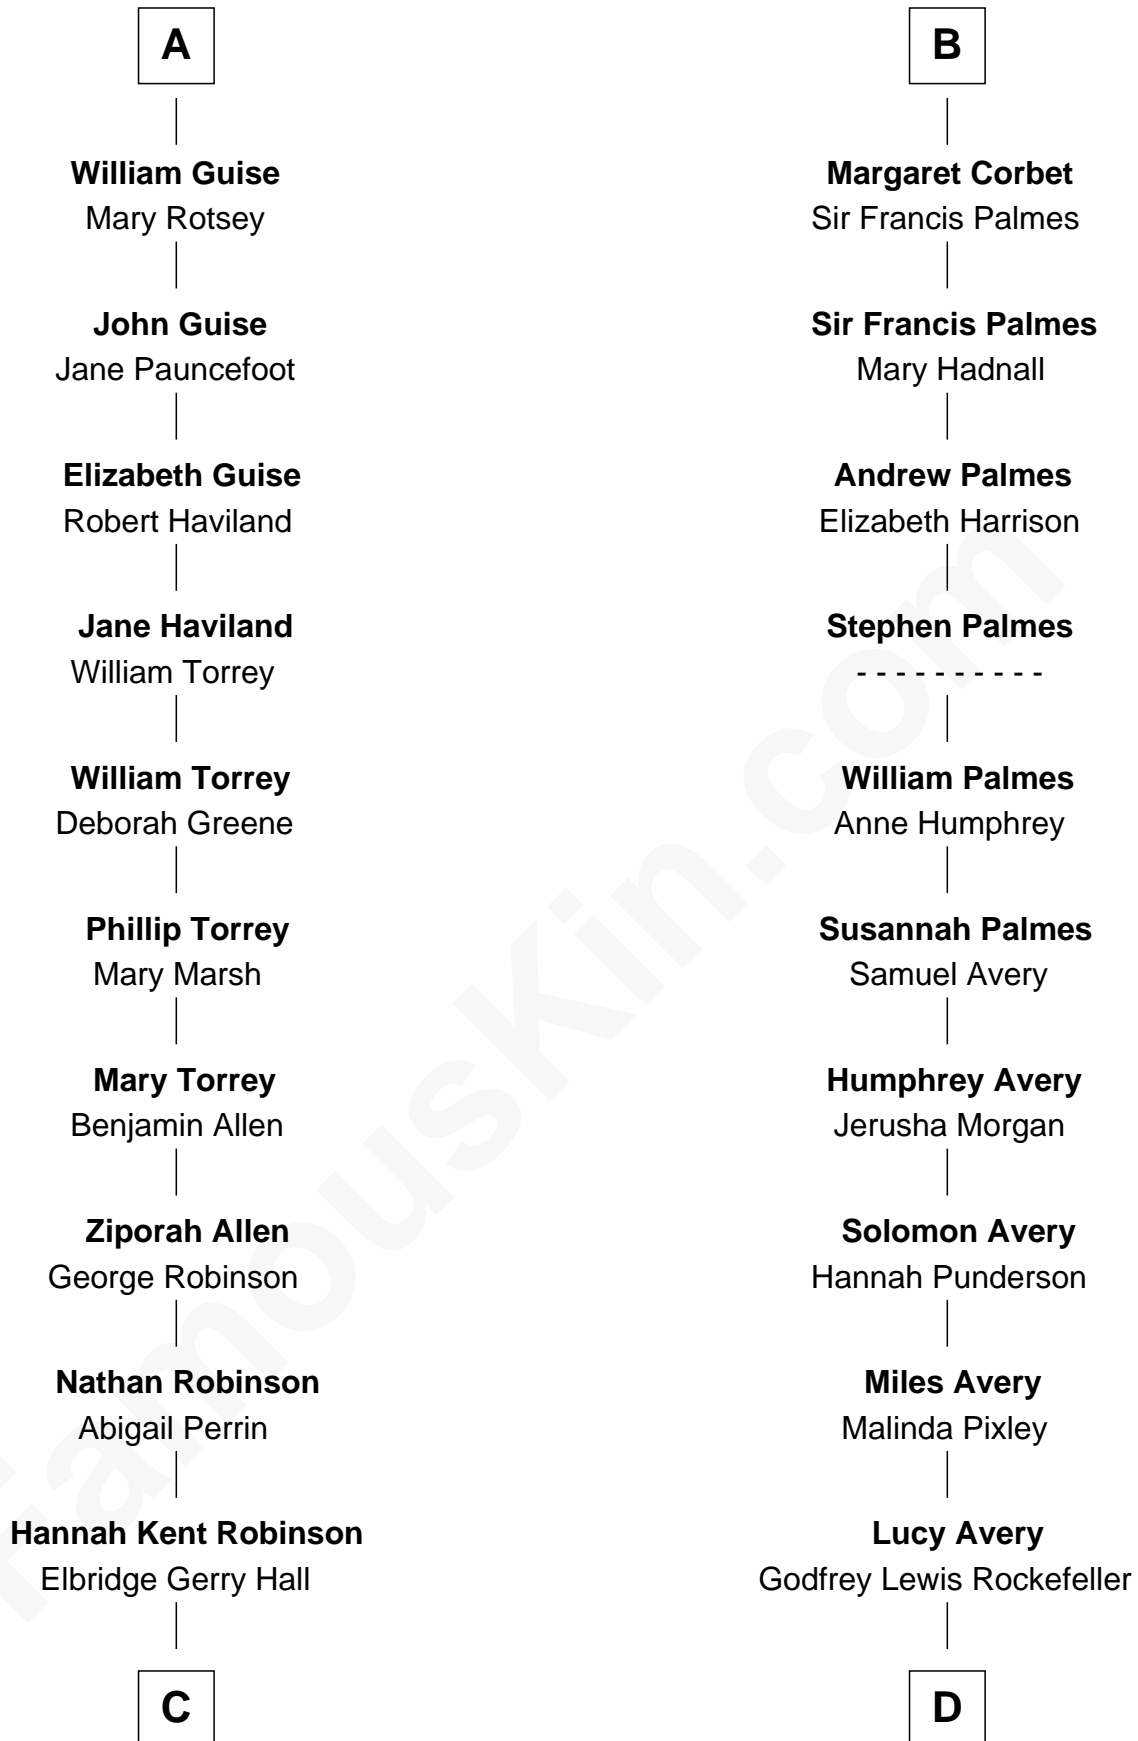

# FamousKin.com Relationship Chart of

**Raquel Welch**

*Movie Actress*

20th cousin of

**Nelson Rockefeller**

*41st U.S. Vice-President*

**C**

**Justin Smith Hall**  
Sarah Mehitable Stanford

**Emery Stanford Hall**  
Clara Louise Adams

**Josephine Sarah Hall**  
Armando Carlos Tejada

**Raquel Welch**  
*aka Raquel Welch*

**D**

**William Avery Rockefeller**  
Eliza Davison

**John Davison Rockefeller**  
Laura Celestia Spelman

**John Davison Rockefeller**  
Abby Greene Aldrich

**Nelson Rockefeller**  
*41st U.S. Vice-President*