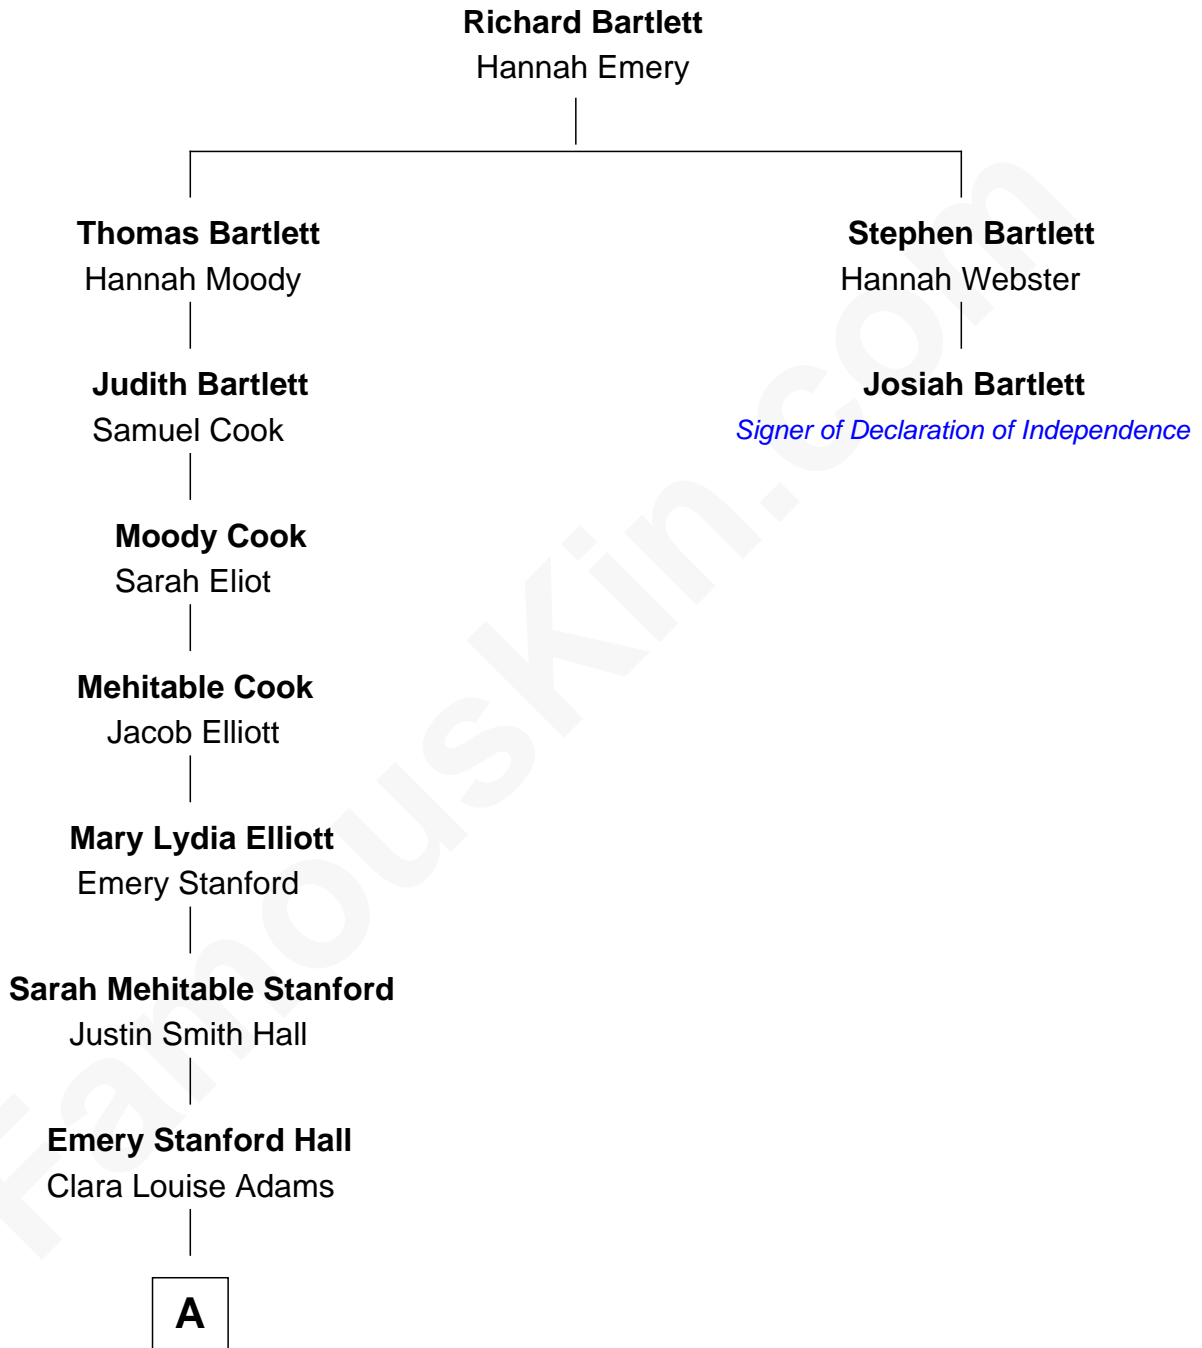

# FamousKin.com Relationship Chart of

**Raquel Welch**  
Movie Actress

1st cousin 7 times removed of

**Josiah Bartlett**

*Signer of the Declaration of Independence*

A

Josephine Sarah Hall  
Armando Carlos Tejada

Raquel Welch  
*aka Raquel Welch*

FamousKin.com