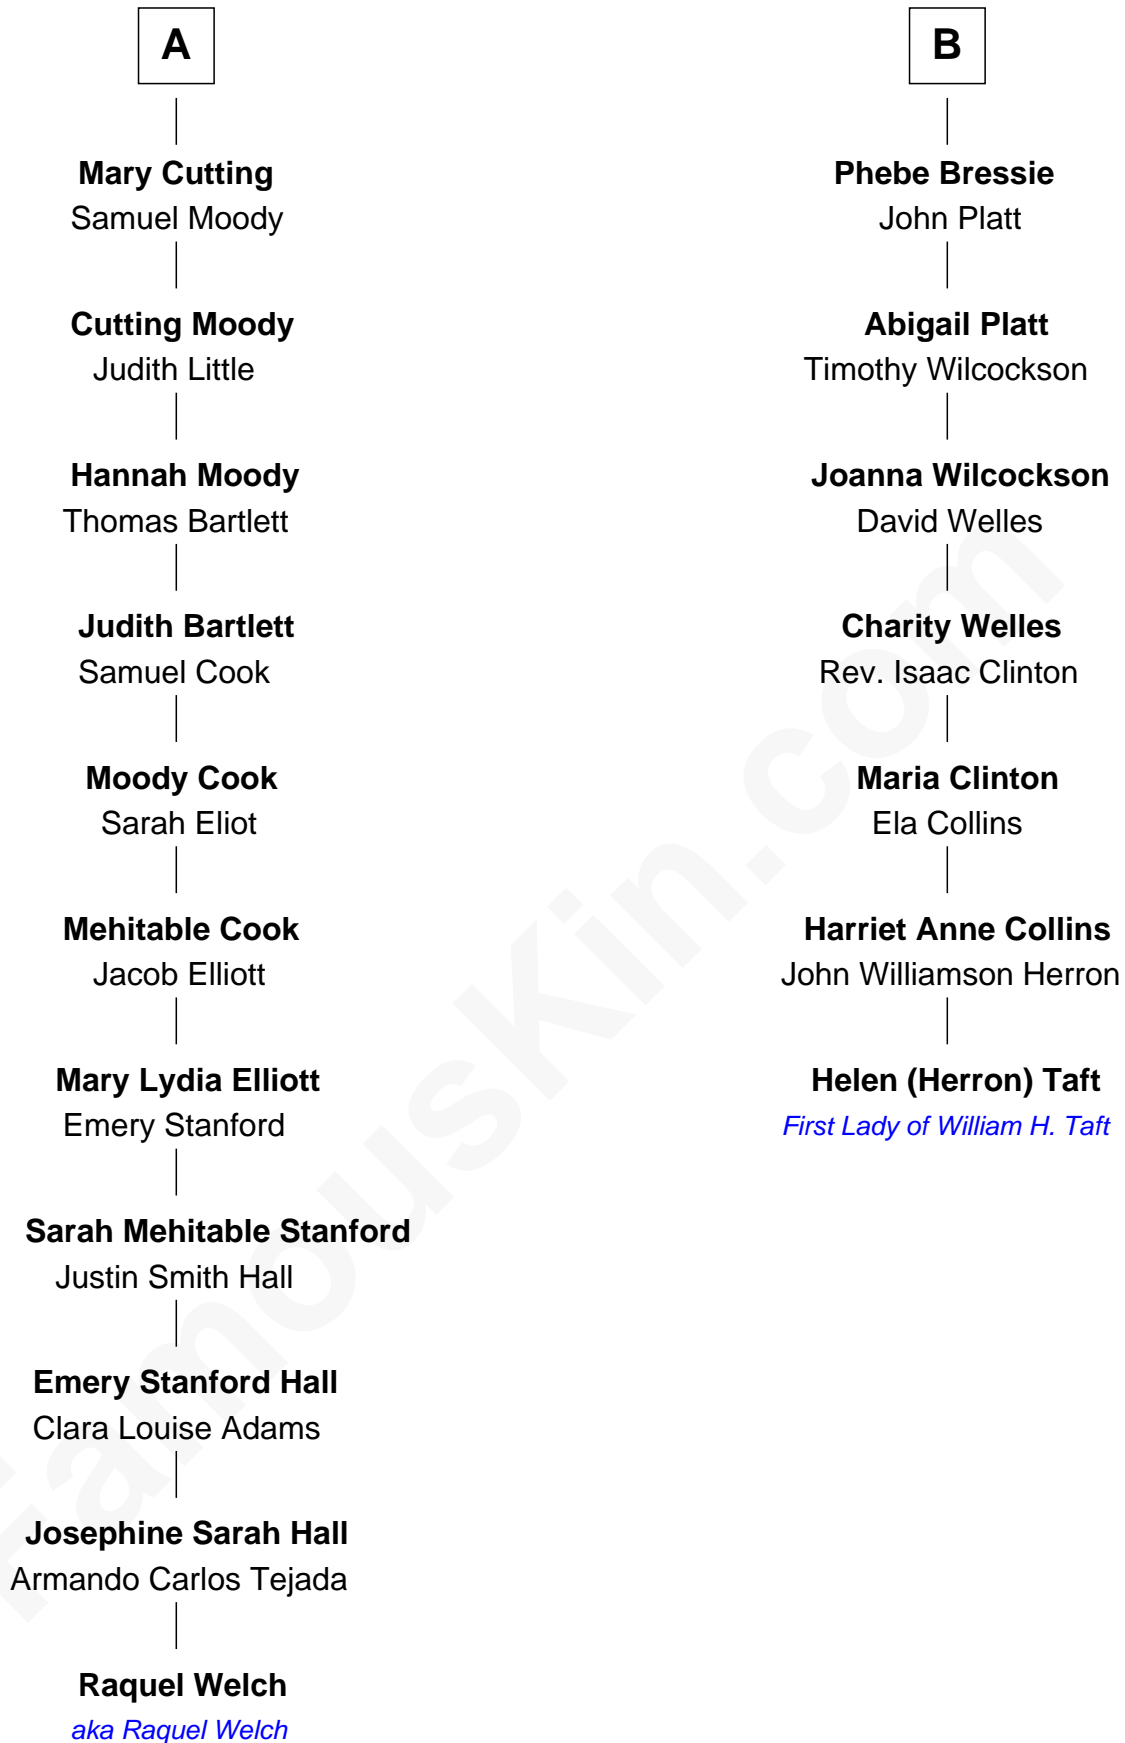

FamousKin.com Relationship Chart of

Raquel Welch

Movie Actress

13th cousin 4 times removed of

Helen (Herron) Taft

First Lady of President William H. Taft

Raquel Welch photo by [Alan Light](#) (CC BY 2.0)