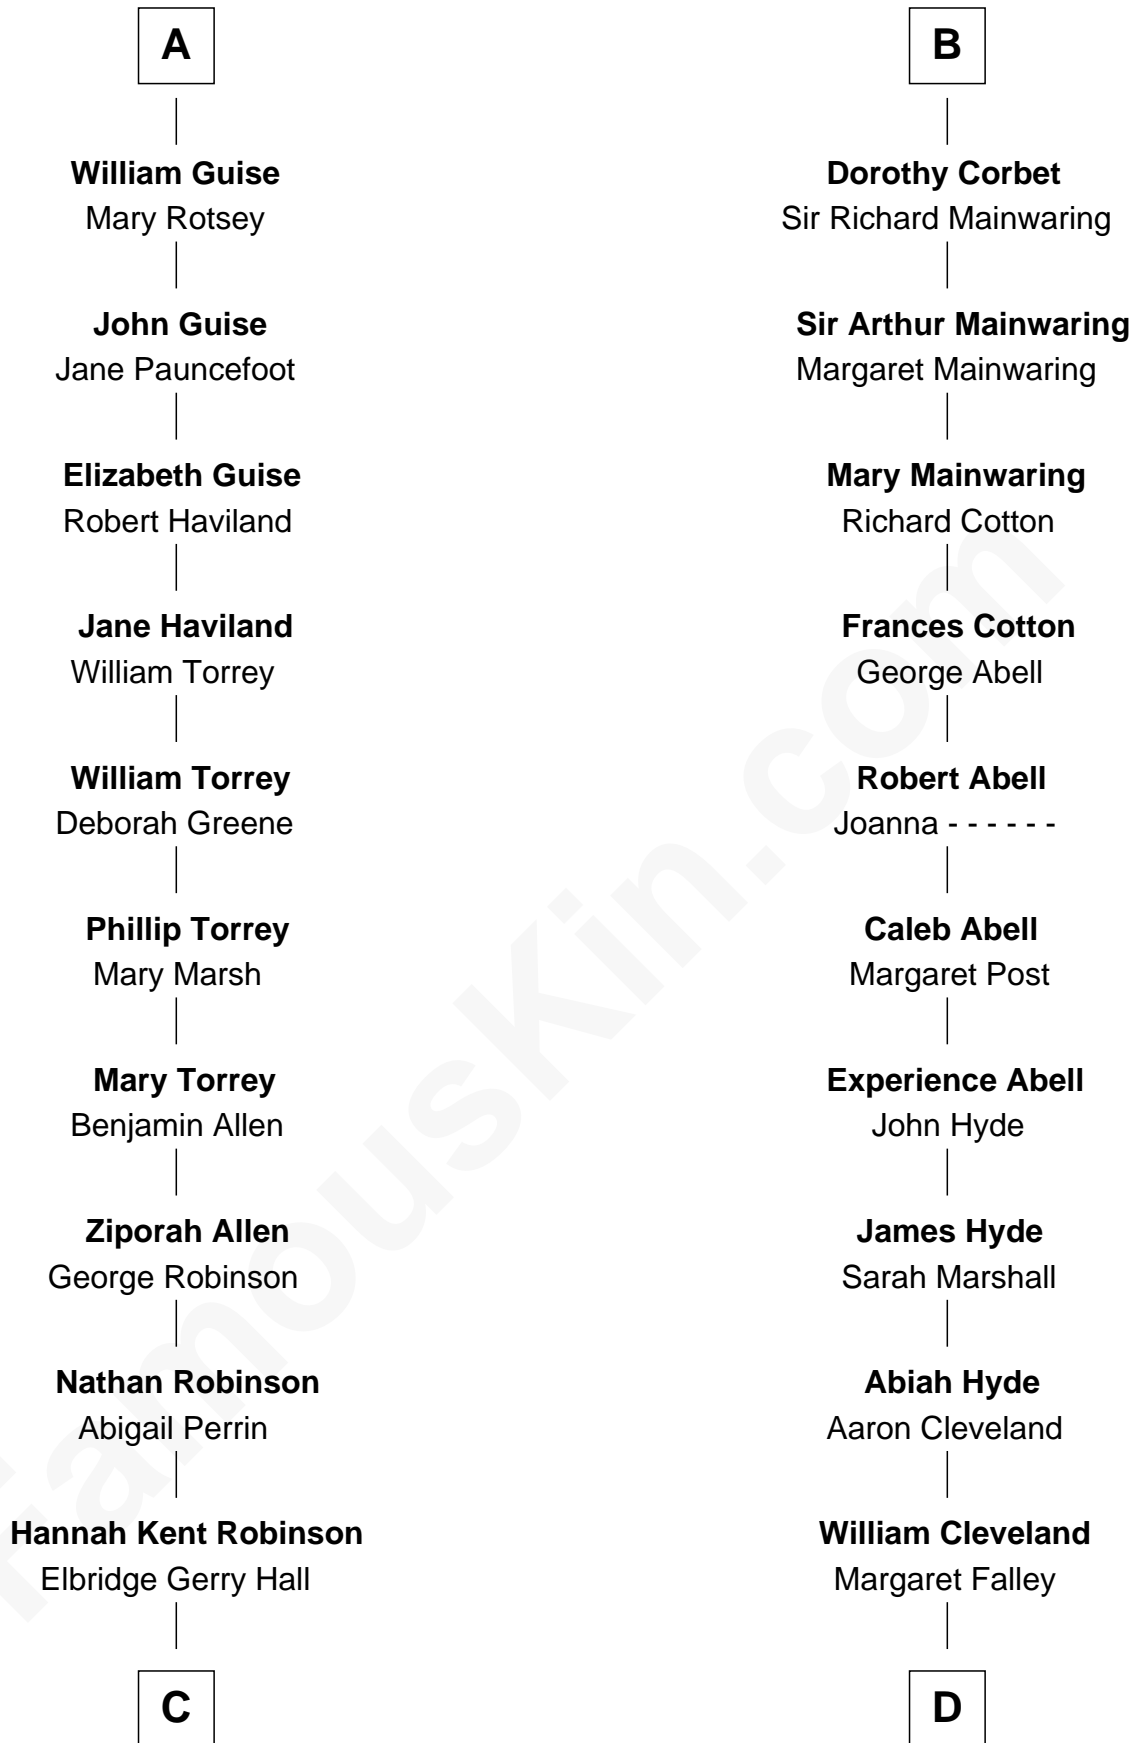

FamousKin.com
Relationship Chart of
Raquel Welch
Movie Actress

18th cousin 2 times removed of
Grover Cleveland
22nd and 24th U.S. President

FamousKin.com