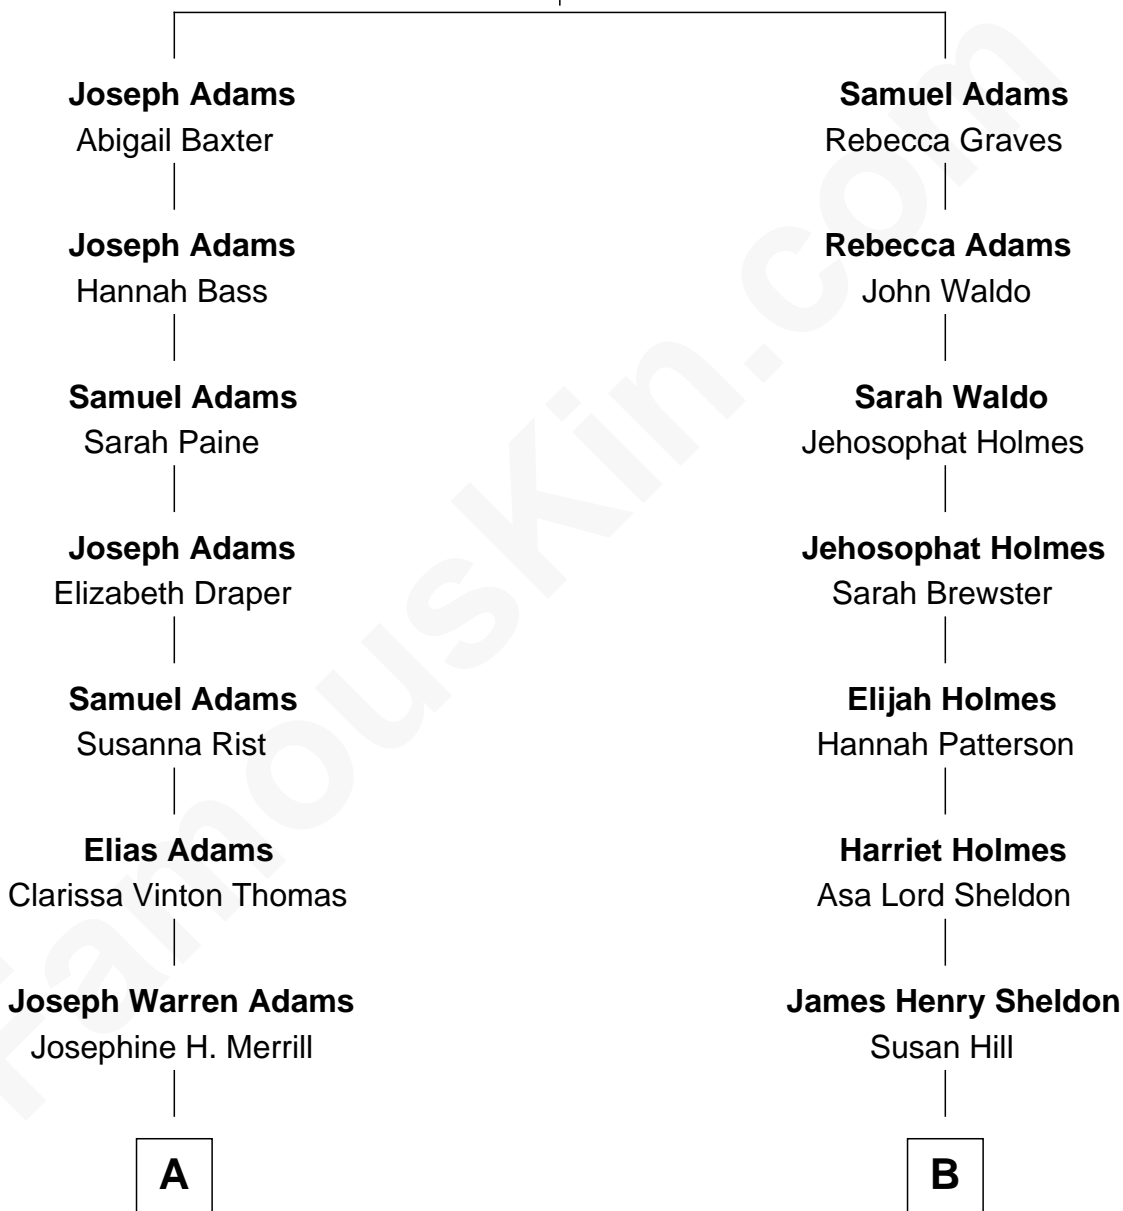

# FamousKin.com Relationship Chart of

**Raquel Welch**

*Movie Actress*

9th cousin of

**Mamie (Doud) Eisenhower**

*First Lady of President Dwight Eisenhower*

**Henry Adams**

Edith Squire

**A**

**Clara Louise Adams**

Emery Stanford Hall

**Josephine Sarah Hall**

Armando Carlos Tejada

**Raquel Welch**

*aka Raquel Welch*

**B**

**Mary Cornelia Sheldon**

Royal Houghton Doud

**John Sheldon Doud**

Elivera Mathilda Carlson

**Mamie (Doud) Eisenhower**

*First Lady of Dwight Eisenhower*