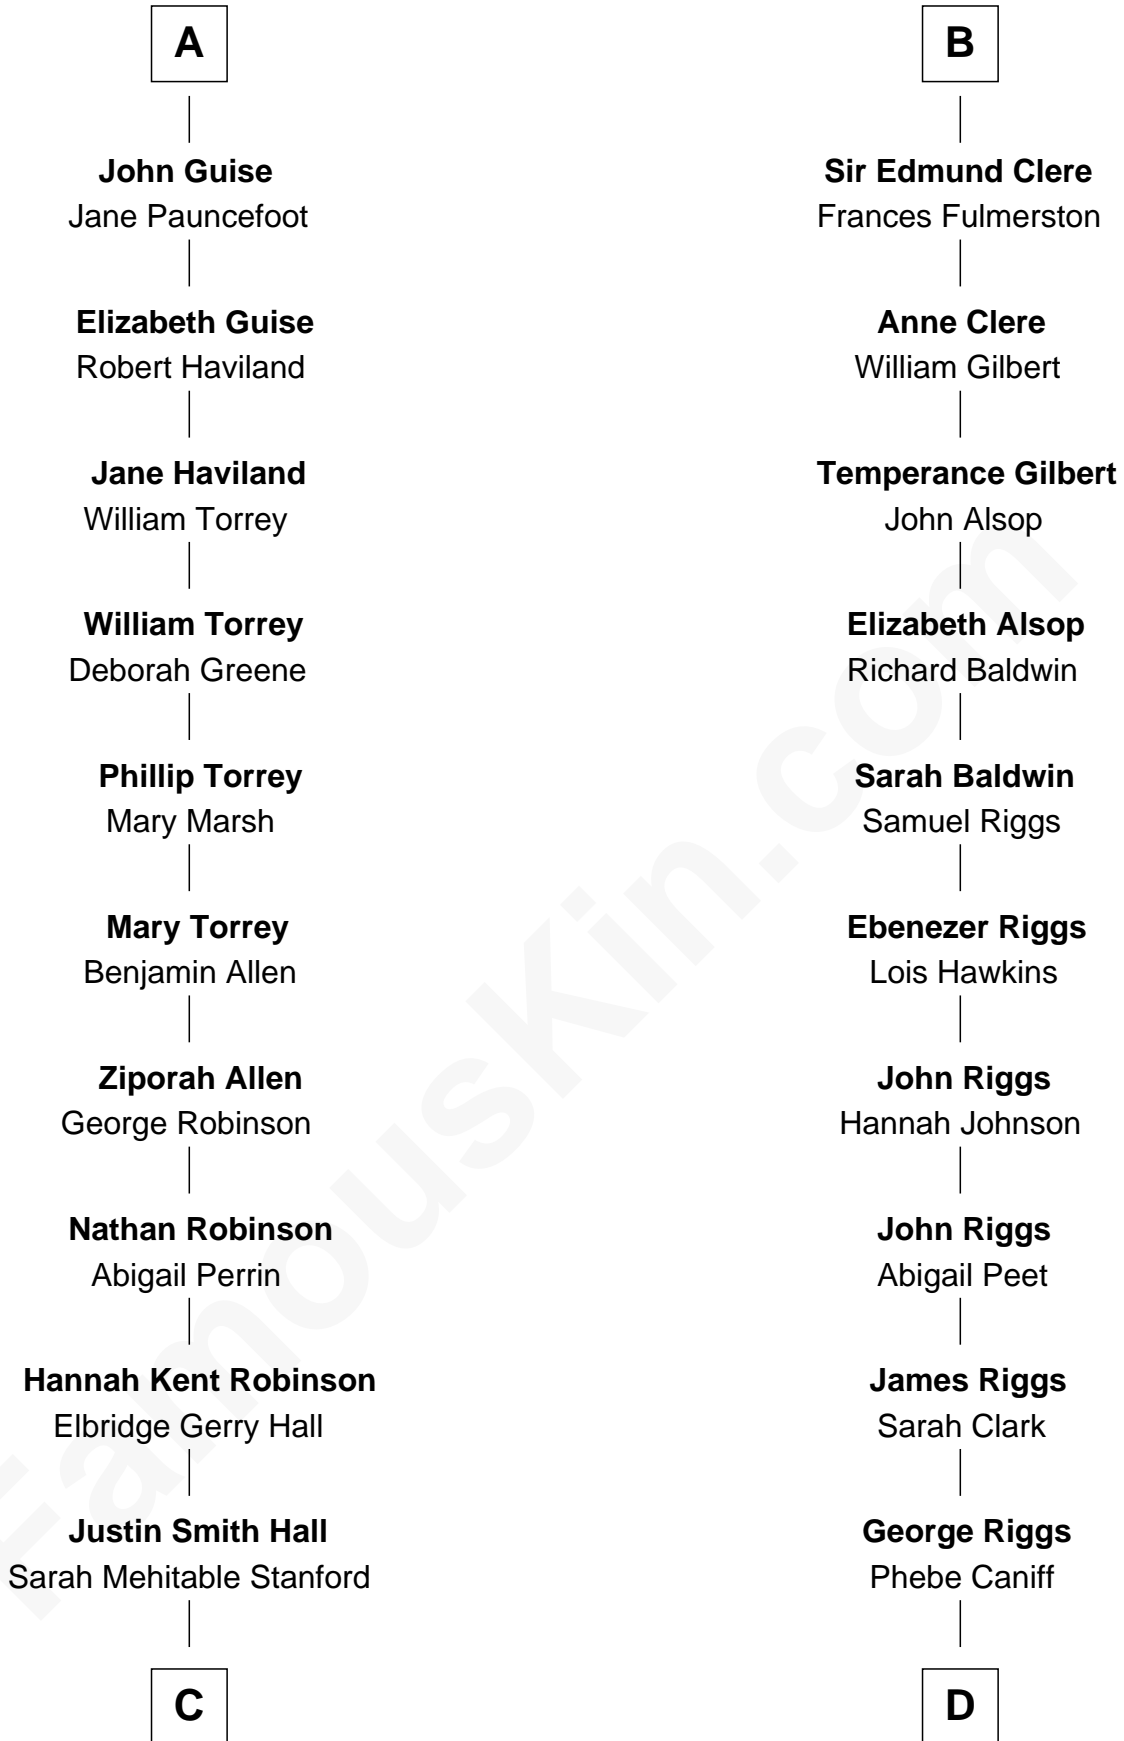

FamousKin.com
Relationship Chart of
Raquel Welch
Movie Actress

19th cousin 1 time removed of

Mamie (Doud) Eisenhower
First Lady of President Dwight Eisenhower

C

Emery Stanford Hall
Clara Louise Adams

Josephine Sarah Hall
Armando Carlos Tejada

Raquel Welch
aka Raquel Welch

D

Maria Riggs
Eli Doud

Royal Houghton Doud
Mary Cornelia Sheldon

John Sheldon Doud
Elivera Mathilda Carlson

Mamie (Doud) Eisenhower
First Lady of Dwight Eisenhower