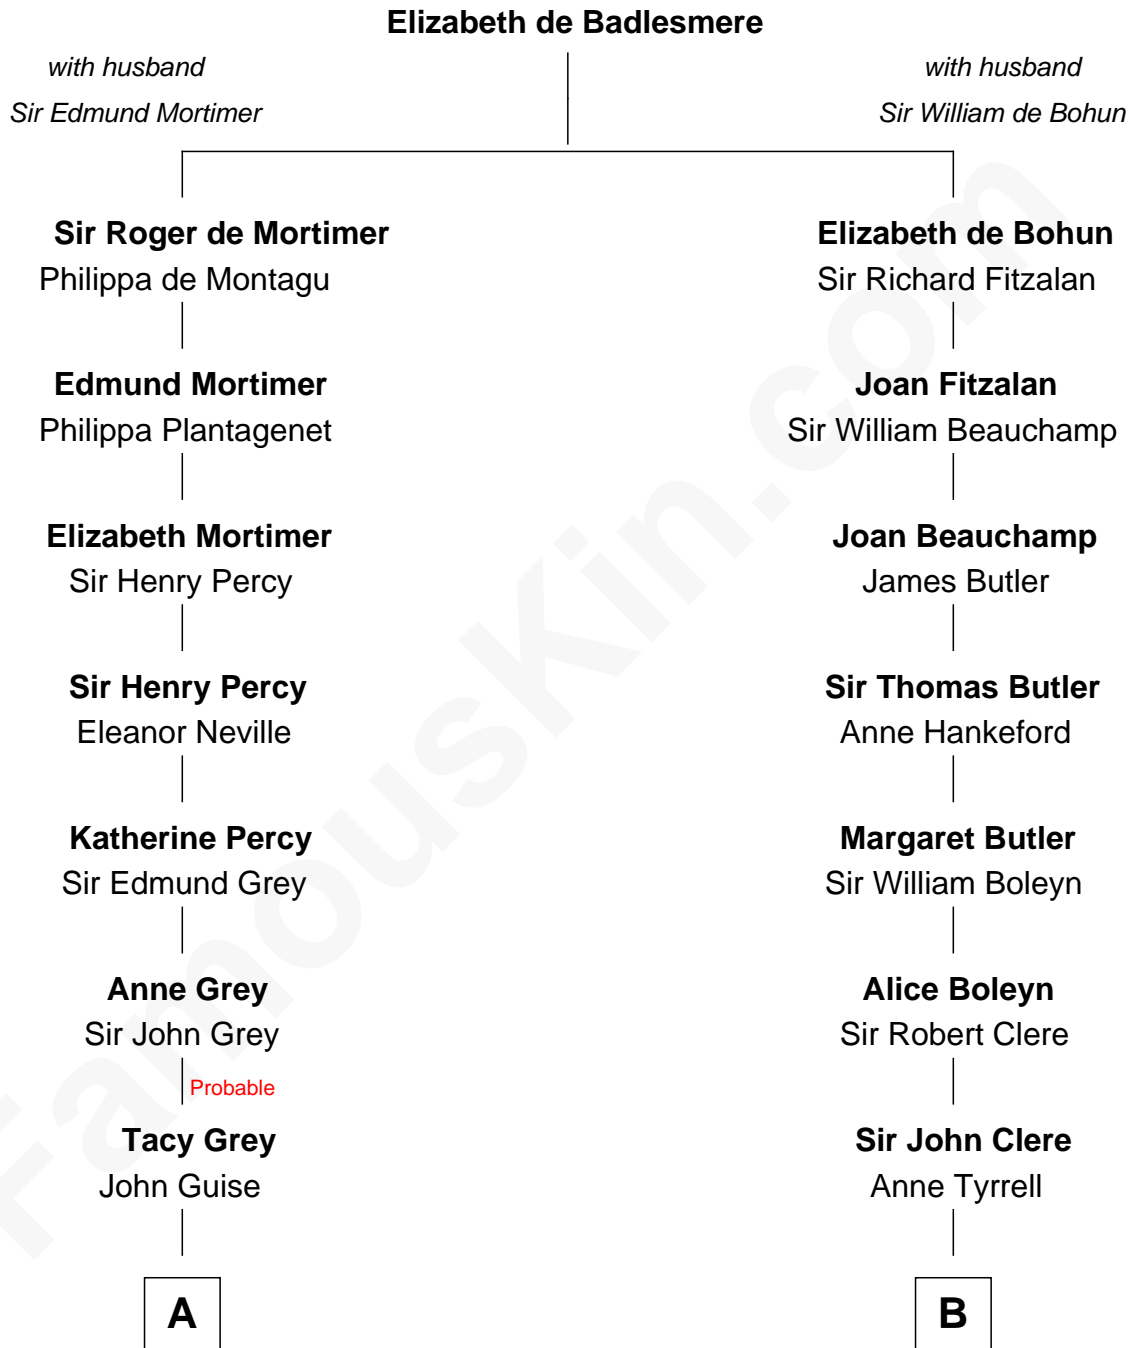

FamousKin.com Relationship Chart of

Raquel Welch

Movie Actress

20th cousin of

Mamie (Doud) Eisenhower

First Lady of President Dwight Eisenhower

C

Justin Smith Hall
Sarah Mehitable Stanford

Emery Stanford Hall
Clara Louise Adams

Josephine Sarah Hall
Armando Carlos Tejada

Raquel Welch
aka Raquel Welch

D

Maria Riggs
Eli Doud

Royal Houghton Doud
Mary Cornelia Sheldon

John Sheldon Doud
Elivera Mathilda Carlson

Mamie (Doud) Eisenhower
First Lady of Dwight Eisenhower