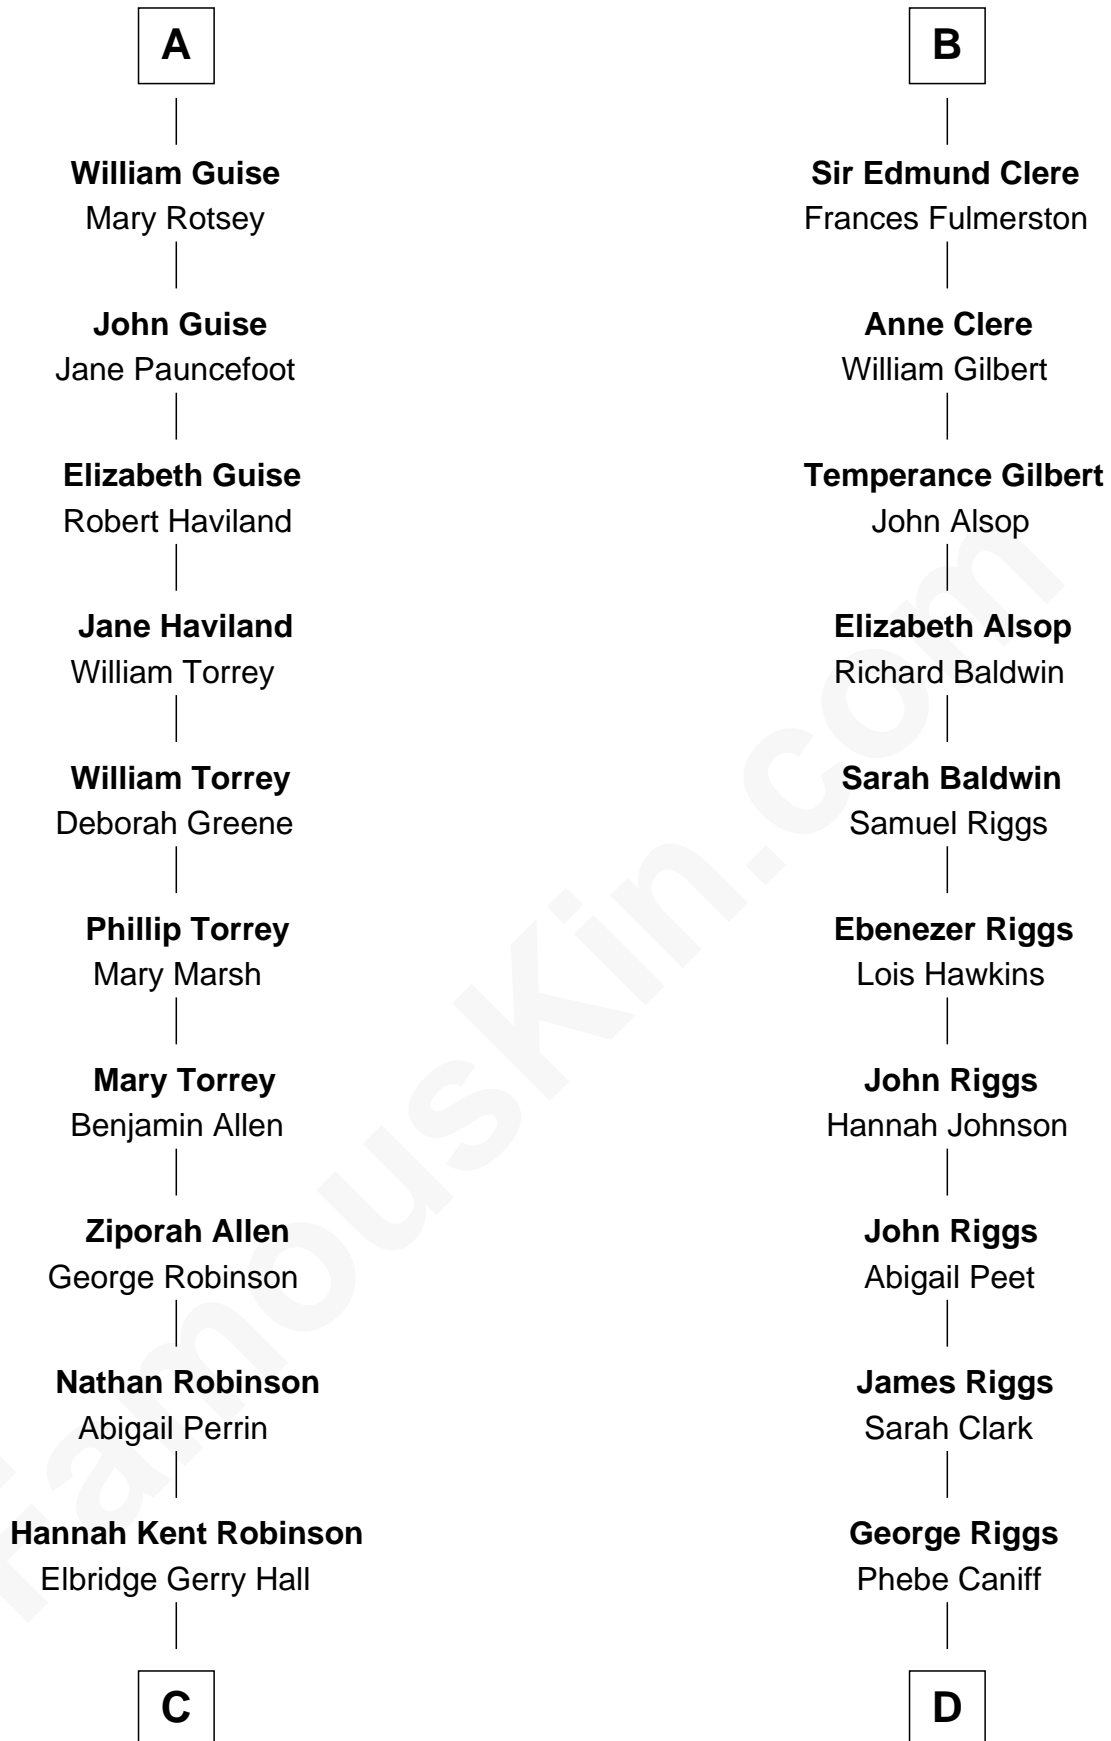

FamousKin.com Relationship Chart of

Raquel Welch

Movie Actress

20th cousin of

Mamie (Doud) Eisenhower

First Lady of President Dwight Eisenhower

C

Justin Smith Hall
Sarah Mehitable Stanford

Emery Stanford Hall
Clara Louise Adams

Josephine Sarah Hall
Armando Carlos Tejada

Raquel Welch
aka Raquel Welch

D

Maria Riggs
Eli Doud

Royal Houghton Doud
Mary Cornelia Sheldon

John Sheldon Doud
Elivera Mathilda Carlson