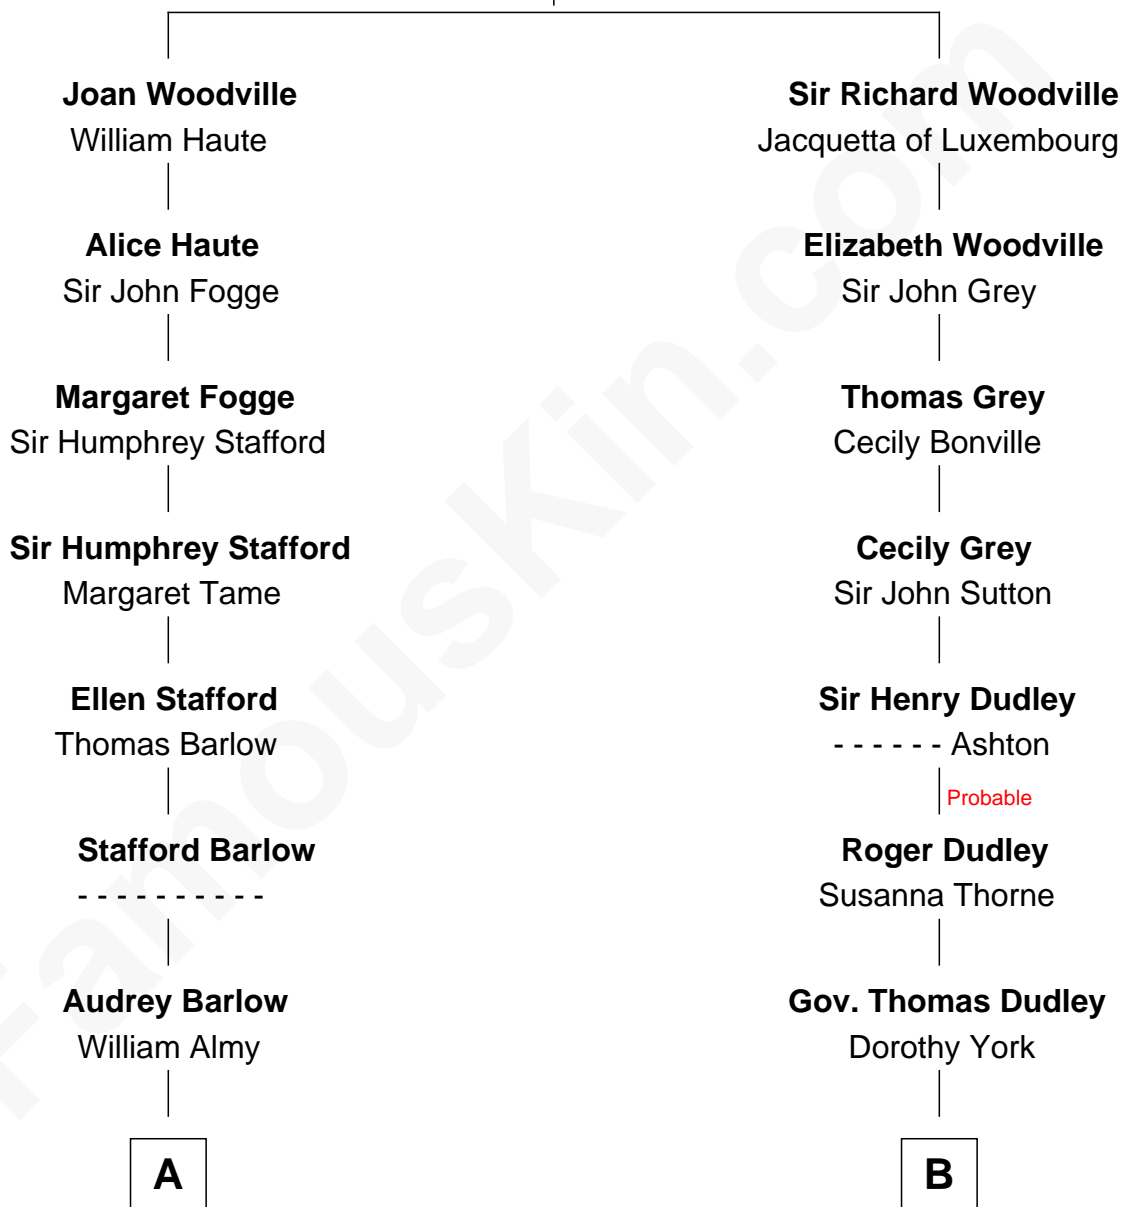

FamousKin.com Relationship Chart of

Raquel Welch

Movie Actress

17th cousin of

Herbert Hoover

31st U.S. President

Richard Woodville

Joan Bedlisgate

A

Annis Almy
John Greene

Deborah Greene
William Torrey

Phillip Torrey
Mary Marsh

Mary Torrey
Benjamin Allen

Ziporah Allen
George Robinson

Nathan Robinson
Abigail Perrin

Hannah Kent Robinson
Elbridge Gerry Hall

Justin Smith Hall
Sarah Mehitable Stanford

Emery Stanford Hall
Clara Louise Adams

Josephine Sarah Hall
Armando Carlos Tejada

Raquel Welch
aka Raquel Welch

B

Anne Dudley
Gov. Simon Bradstreet

Dudley Bradstreet
Anne Wood

Margaret Bradstreet
Job Tyler

Hannah Tyler
John Spofford

Phebe Spofford
John Grout

Phebe Grout
Jacob Winn

Endymia Winn
Thomas Sherwood

Lucinda Sherwood
John Minthorn

Theodore Minthorn
Mary Wasley

Hulda Randall Minthorn
Jessie Clark Hoover