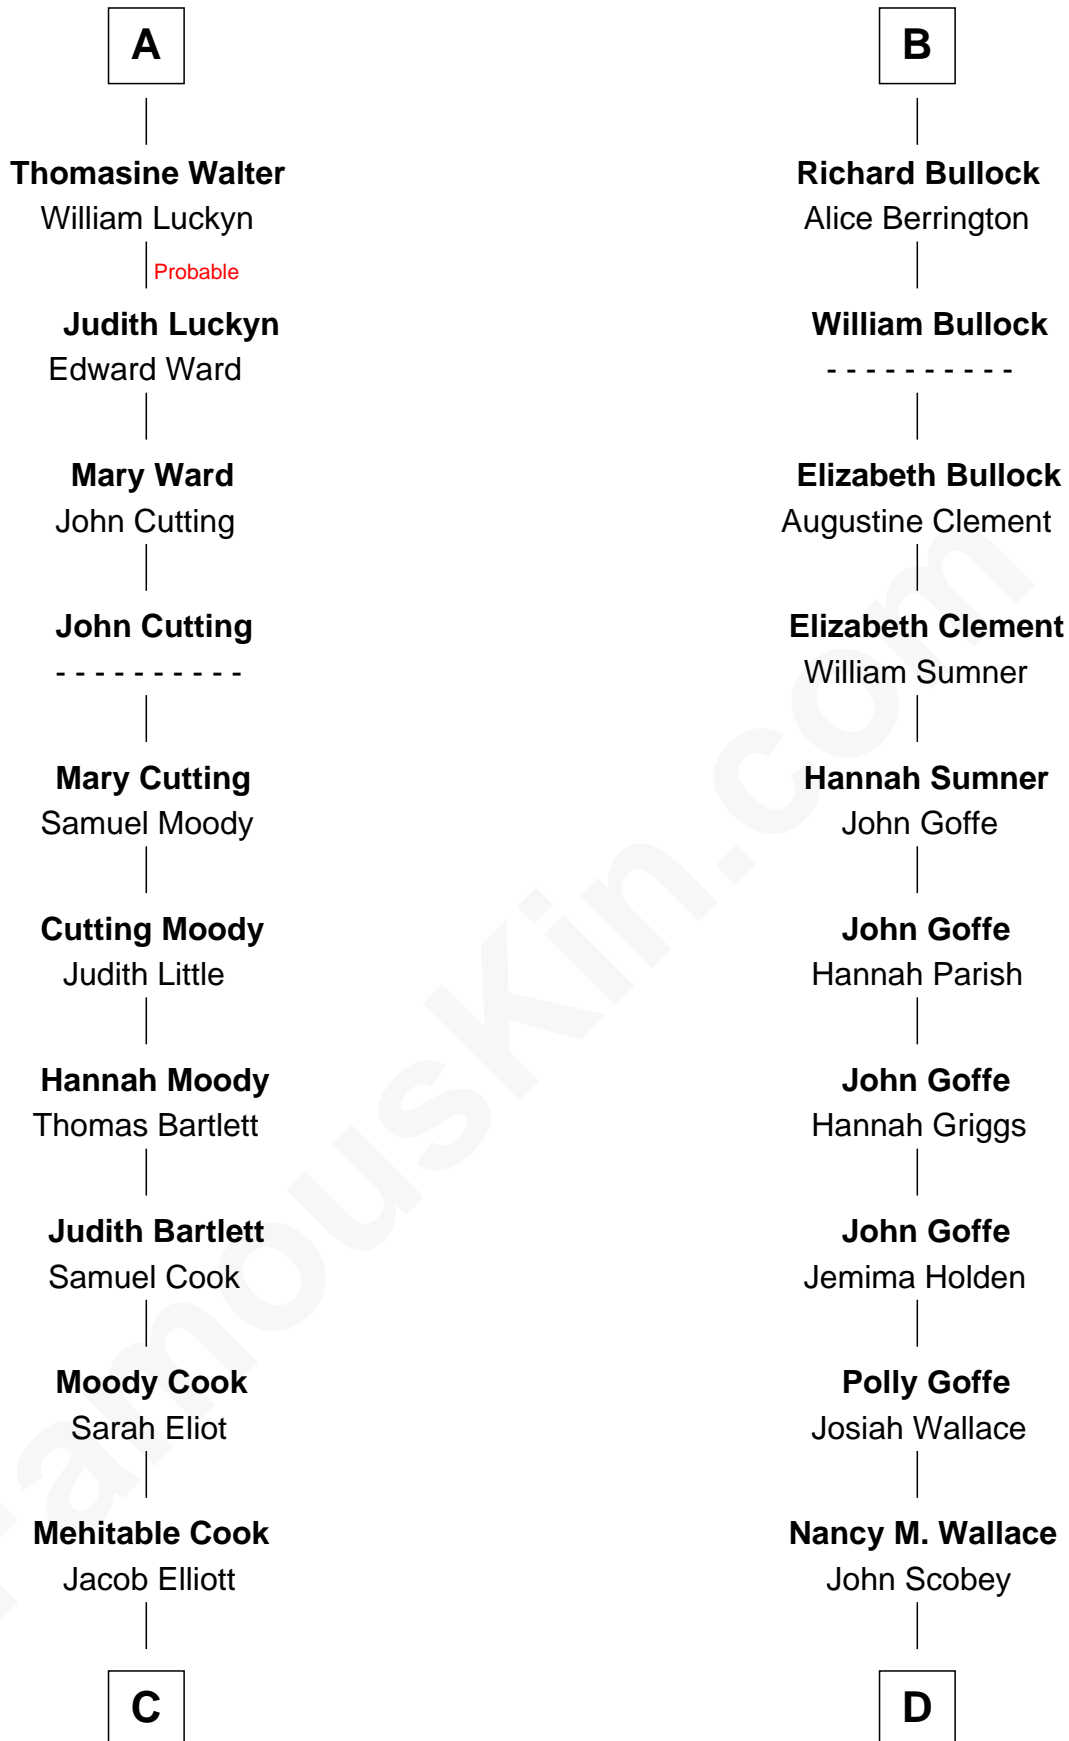

# FamousKin.com Relationship Chart of

**Raquel Welch**

*Movie Actress*

19th cousin 2 times removed of

**Lou (Henry) Hoover**

*First Lady of President Herbert Hoover*

**Sir John Howard**

Alice de Bois

**Joan Howard**  
Sir Peter de Brewes

**Beatrice Brewes**  
Sir Hugh Shirley

**Sir Ralph Shirley**  
Joan Basset

**Beatrice Shirley**  
John Brome

**Isabel Brome**  
John Denton

**Thomas Denton**  
Jane Webbe

**Isabel Denton**  
William ap Walter

**A**

**Sir Robert Howard**  
Margaret de Scales

**Sir John Howard**  
Margaret de Plaiz

**Sir John Howard**  
Joan Walton

**Elizabeth Howard**  
Sir John de Vere

**Joan de Vere**  
Sir William Norreys

**Margaret Norreys**  
Gilbert Bullock

**Thomas Bullock**  
Alice Kingsmill

**B**

**C**

**Mary Lydia Elliott**

Emery Stanford

**Sarah Mehitable Stanford**

Justin Smith Hall