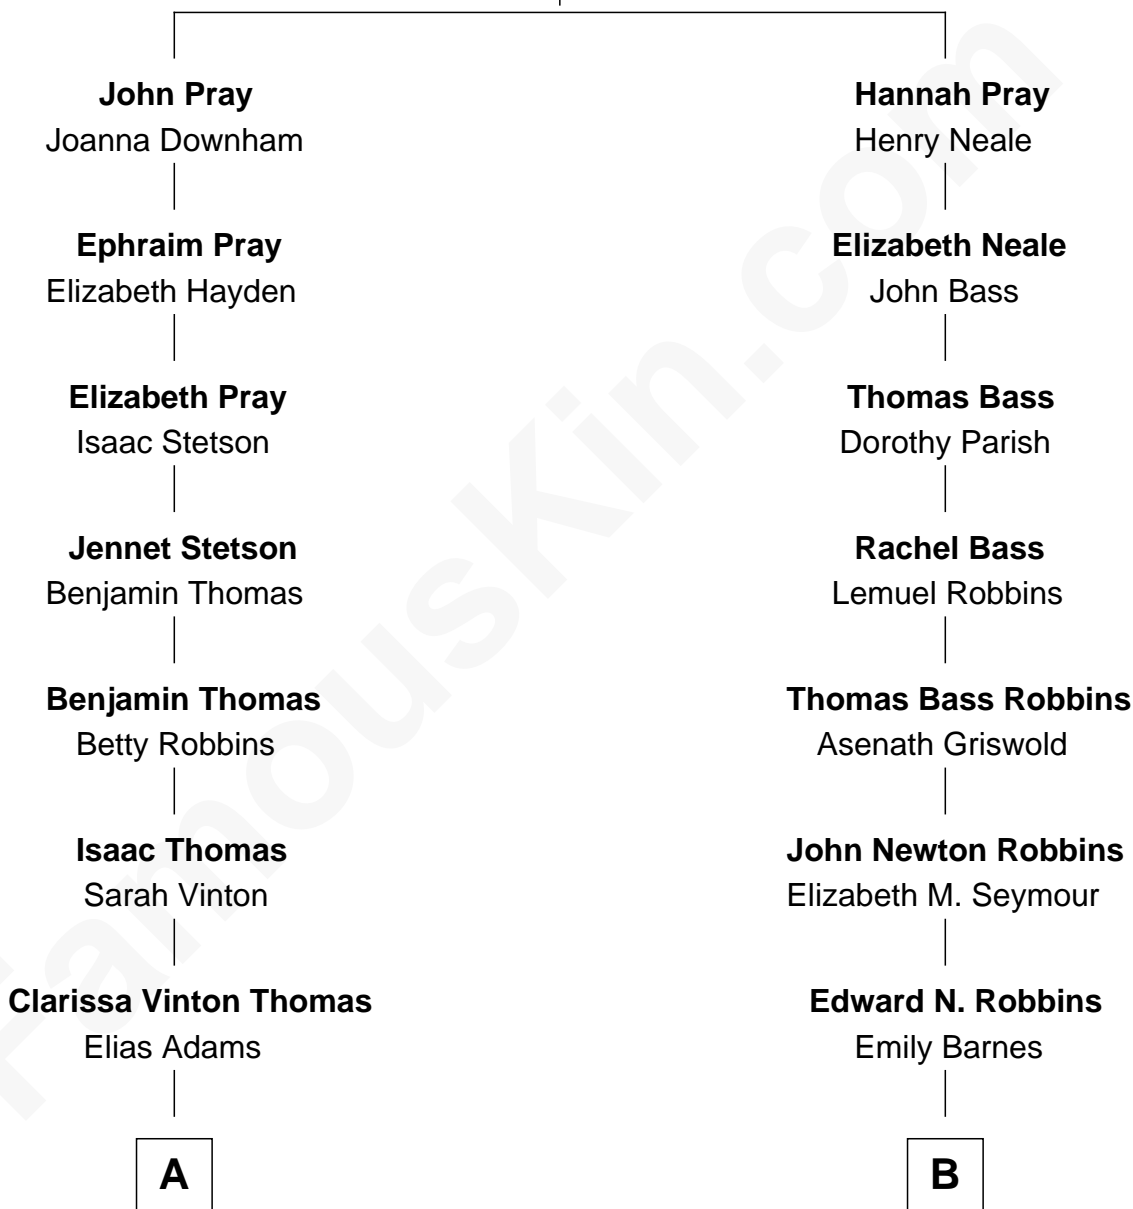

# FamousKin.com Relationship Chart of

**Raquel Welch**

*Movie Actress*

9th cousin 1 time removed of

**Nancy (Davis) Reagan**

*First Lady of President Ronald Reagan*

**Quinton Pray**

Joan - - - - -

**A**

**Joseph Warren Adams**

Josephine H. Merrill

**Clara Louise Adams**

Emery Stanford Hall

**Josephine Sarah Hall**

Armando Carlos Tejada

**Raquel Welch**

*aka Raquel Welch*

**B**

**John Newell Robbins**

Anne Ayers Francis

**Kenneth Seymour Robbins**

Edith Prescott Lockett

**Nancy (Davis) Reagan**

*First Lady of Ronald Reagan*