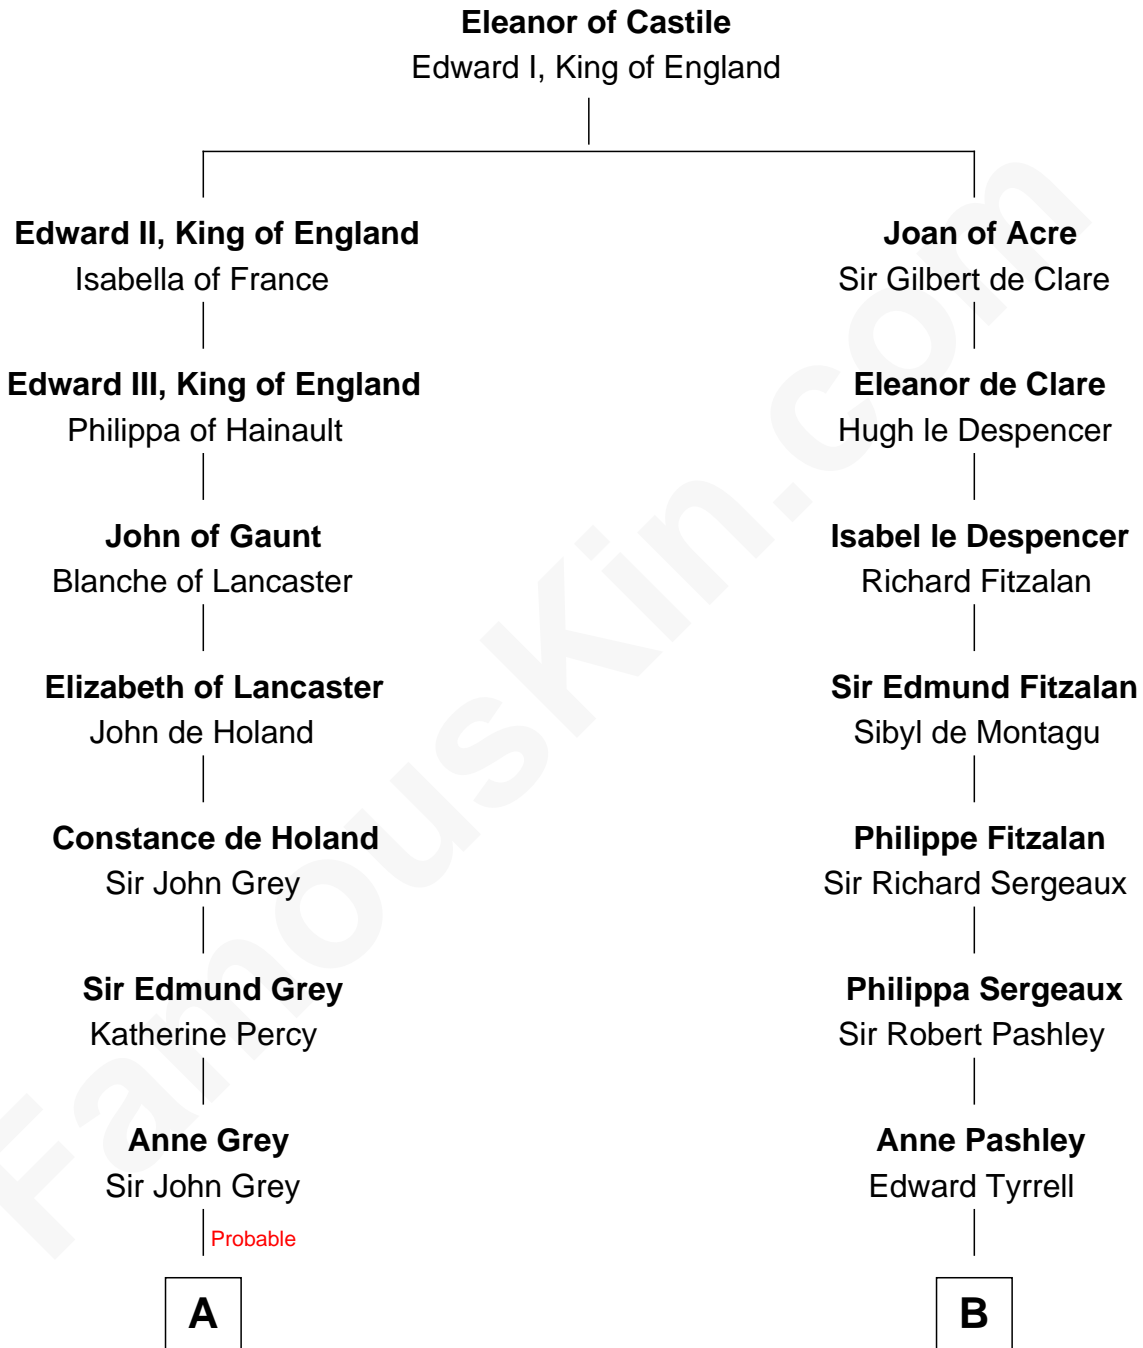

# FamousKin.com Relationship Chart of

**Raquel Welch**

*Movie Actress*

21st cousin of

**Ellen Louise (Axson) Wilson**

*First Lady of President Woodrow Wilson*

**C**

**Hannah Kent Robinson**

Elbridge Gerry Hall

**Justin Smith Hall**

Sarah Mehitable Stanford

**Emery Stanford Hall**

Clara Louise Adams

**Josephine Sarah Hall**

Armando Carlos Tejada

**Raquel Welch**

*aka Raquel Welch*

**D**

**Deliverance Coward**

James FitzRandolph

**Isaac FitzRandolph**

Eleanor Hunter

**Rebecca Longstreet FitzRandolph**

Rev. Isaac Stockton Keith Axson