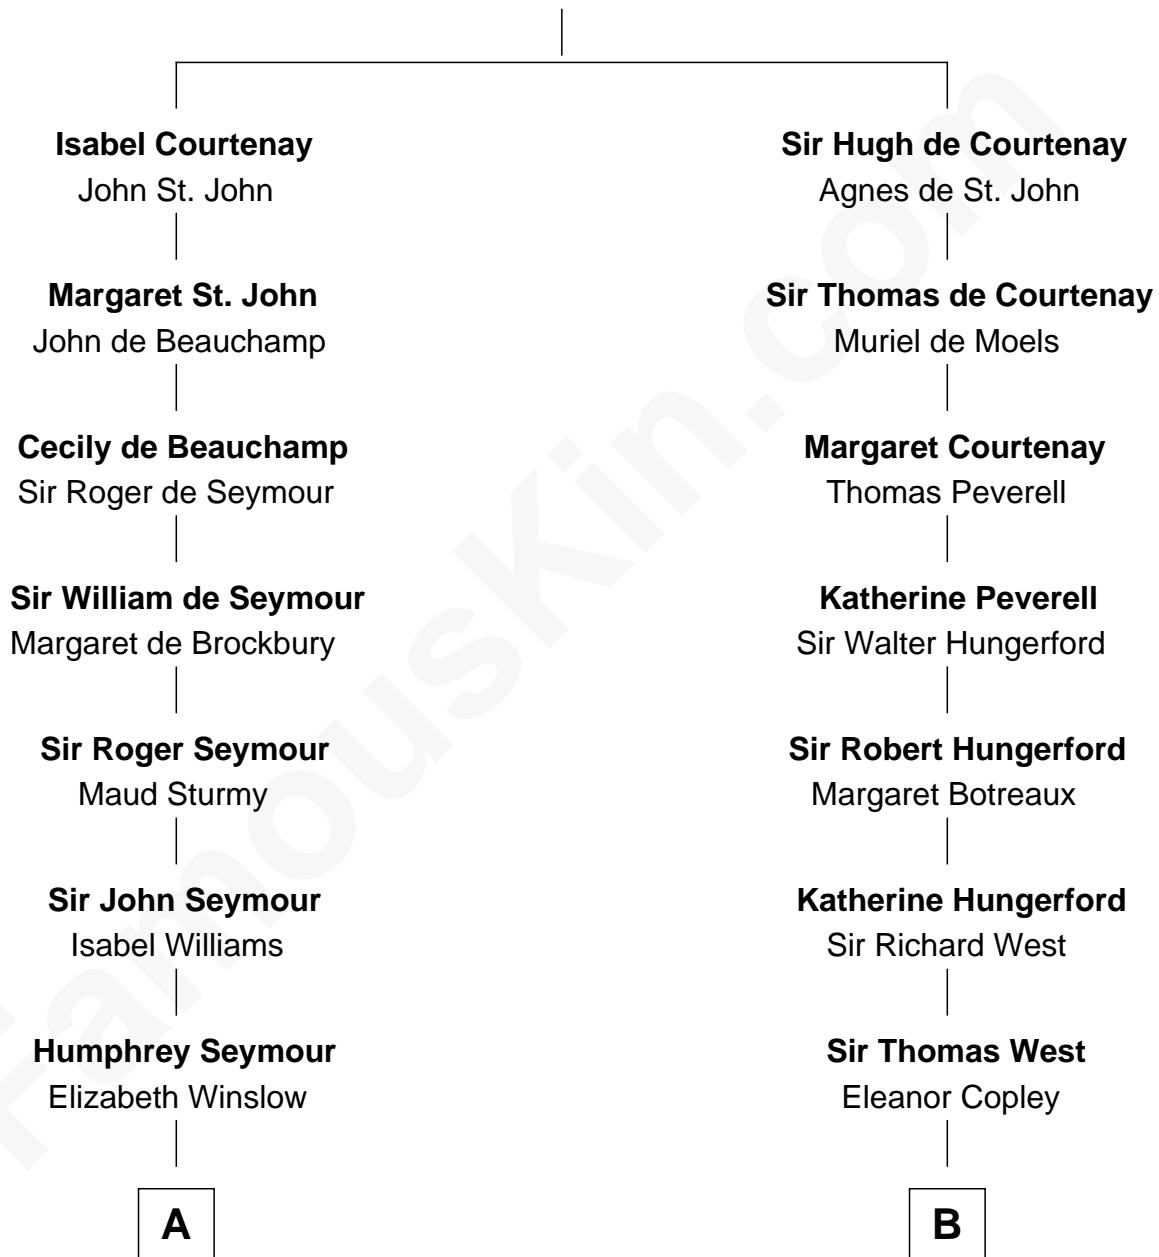

# FamousKin.com Relationship Chart of

**Raquel Welch**

*Movie Actress*

19th cousin 2 times removed of

**Edith (Bolling) Wilson**

*First Lady of President Woodrow Wilson*

**Sir Hugh de Courtenay**

Eleanor le Despencer

**C**

**Hannah Kent Robinson**

Elbridge Gerry Hall

**Justin Smith Hall**

Sarah Mehitable Stanford

**Emery Stanford Hall**

Clara Louise Adams

**Josephine Sarah Hall**

Armando Carlos Tejada

**Raquel Welch**

*aka Raquel Welch*

**D**

**Archibald Bolling**

Anne E. Wigginton

**William Holcombe Bolling**

Sarah Spiers White

**Edith (Bolling) Wilson**

*First Lady of Woodrow Wilson*

FamousKin.com