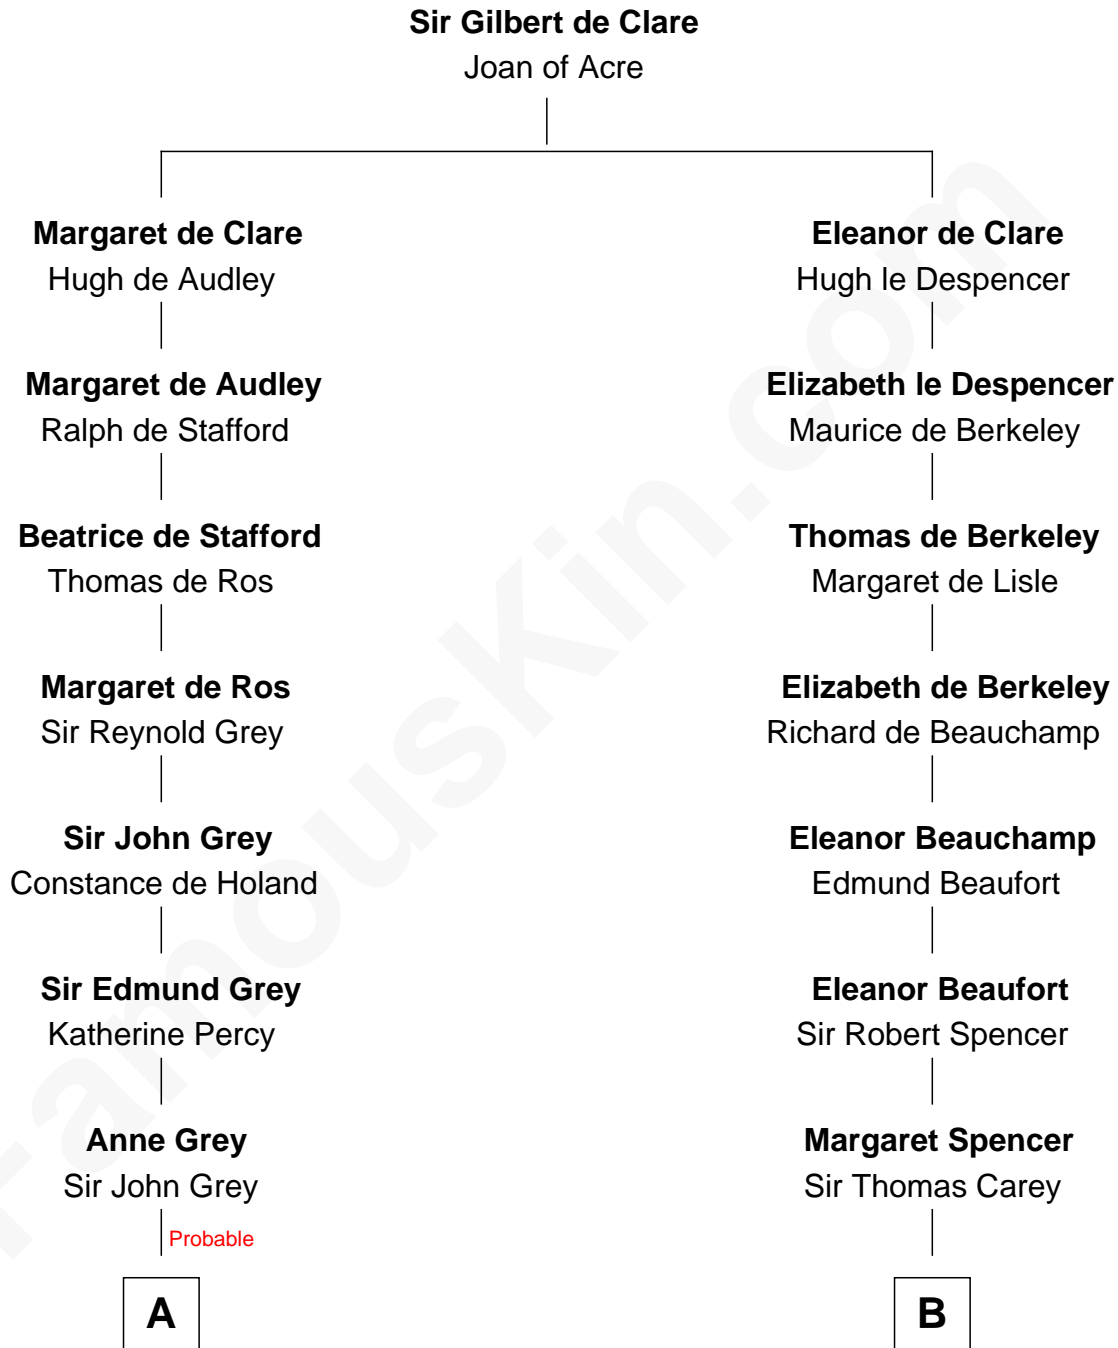

**FamousKin.com**  
**Relationship Chart of**  
**Raquel Welch**  
*Movie Actress*

19th cousin 2 times removed of

**Edith (Bolling) Wilson**  
*First Lady of President Woodrow Wilson*

**C**

**Hannah Kent Robinson**

Elbridge Gerry Hall

**Justin Smith Hall**

Sarah Mehitable Stanford

**Emery Stanford Hall**

Clara Louise Adams

**Josephine Sarah Hall**

Armando Carlos Tejada

**Raquel Welch**

*aka Raquel Welch*

**D**

**Archibald Bolling**

Anne E. Wigginton

**William Holcombe Bolling**

Sarah Spiers White

**Edith (Bolling) Wilson**

*First Lady of Woodrow Wilson*