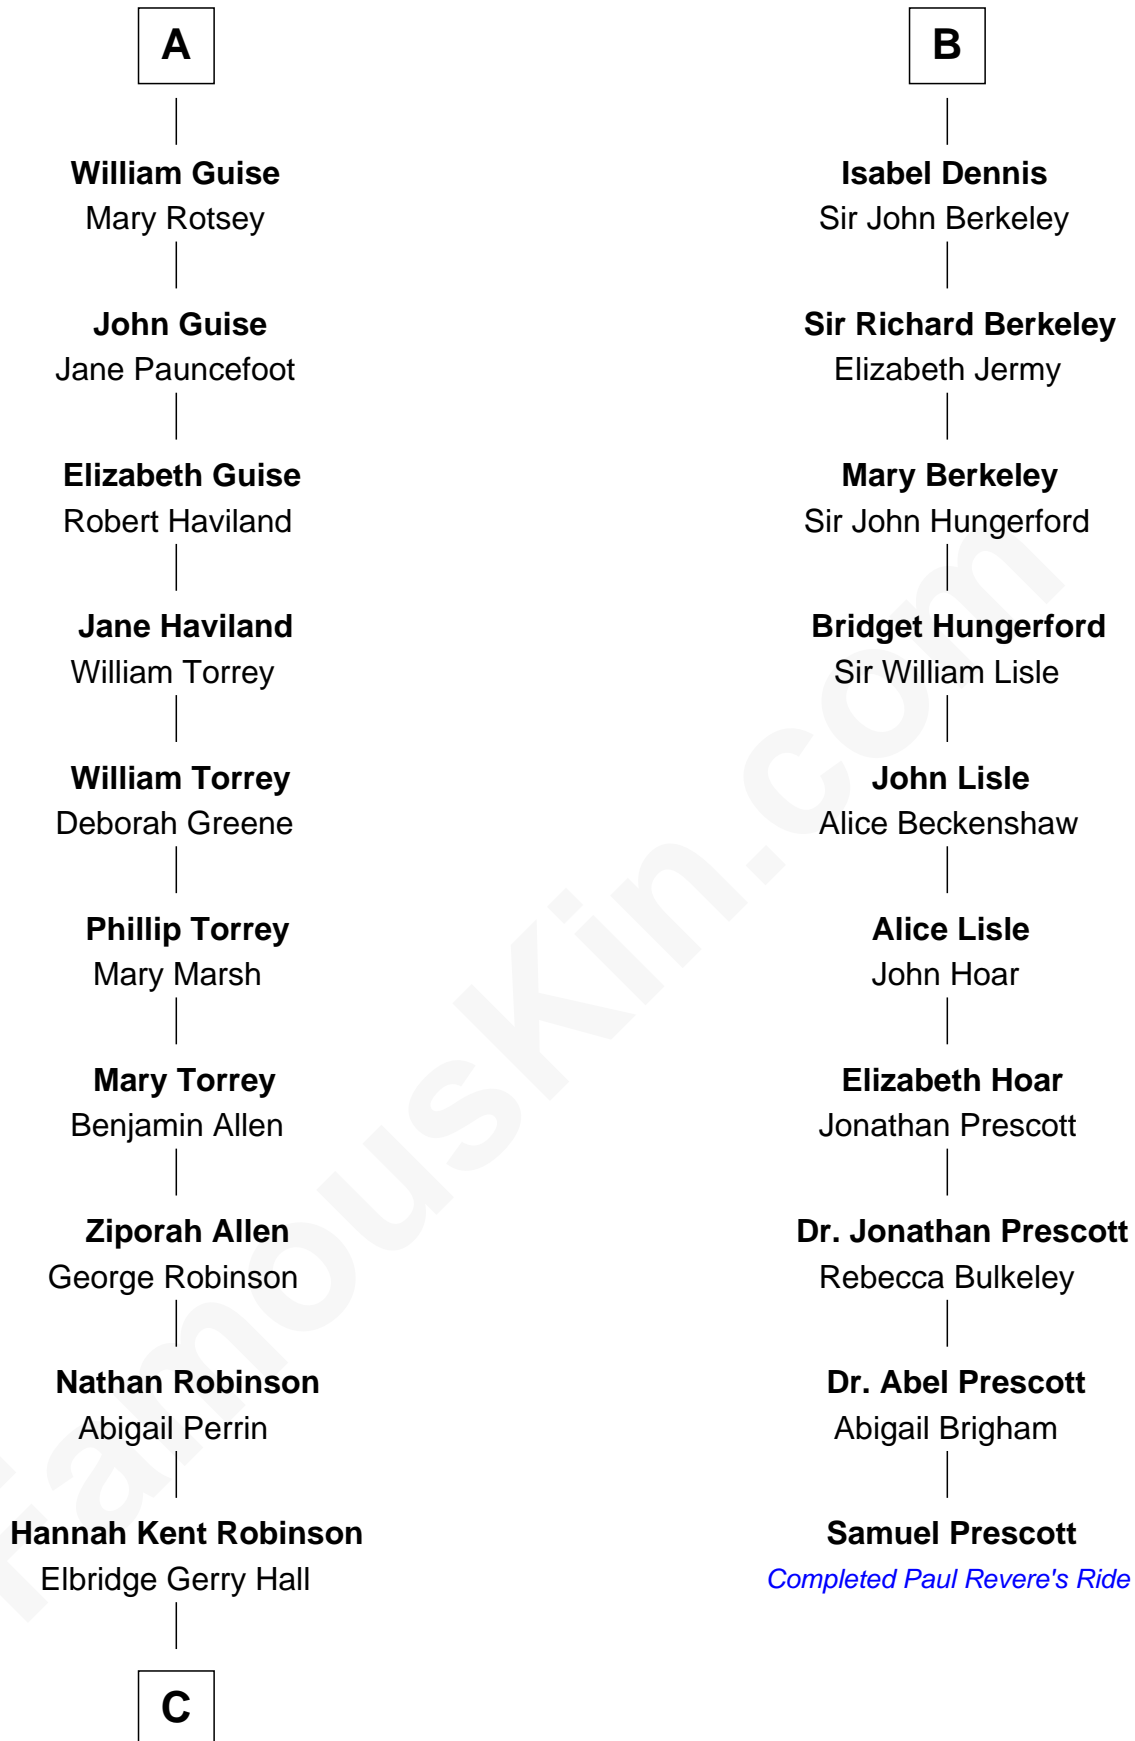

# FamousKin.com Relationship Chart of

**Raquel Welch**

Movie Actress

16th cousin 4 times removed of

**Samuel Prescott**

Completed Paul Revere's Midnight Ride

**C**

Justin Smith Hall  
Sarah Mehitable Stanford

Emery Stanford Hall  
Clara Louise Adams

Josephine Sarah Hall  
Armando Carlos Tejada

Raquel Welch  
*aka Raquel Welch*

FamousKin.com