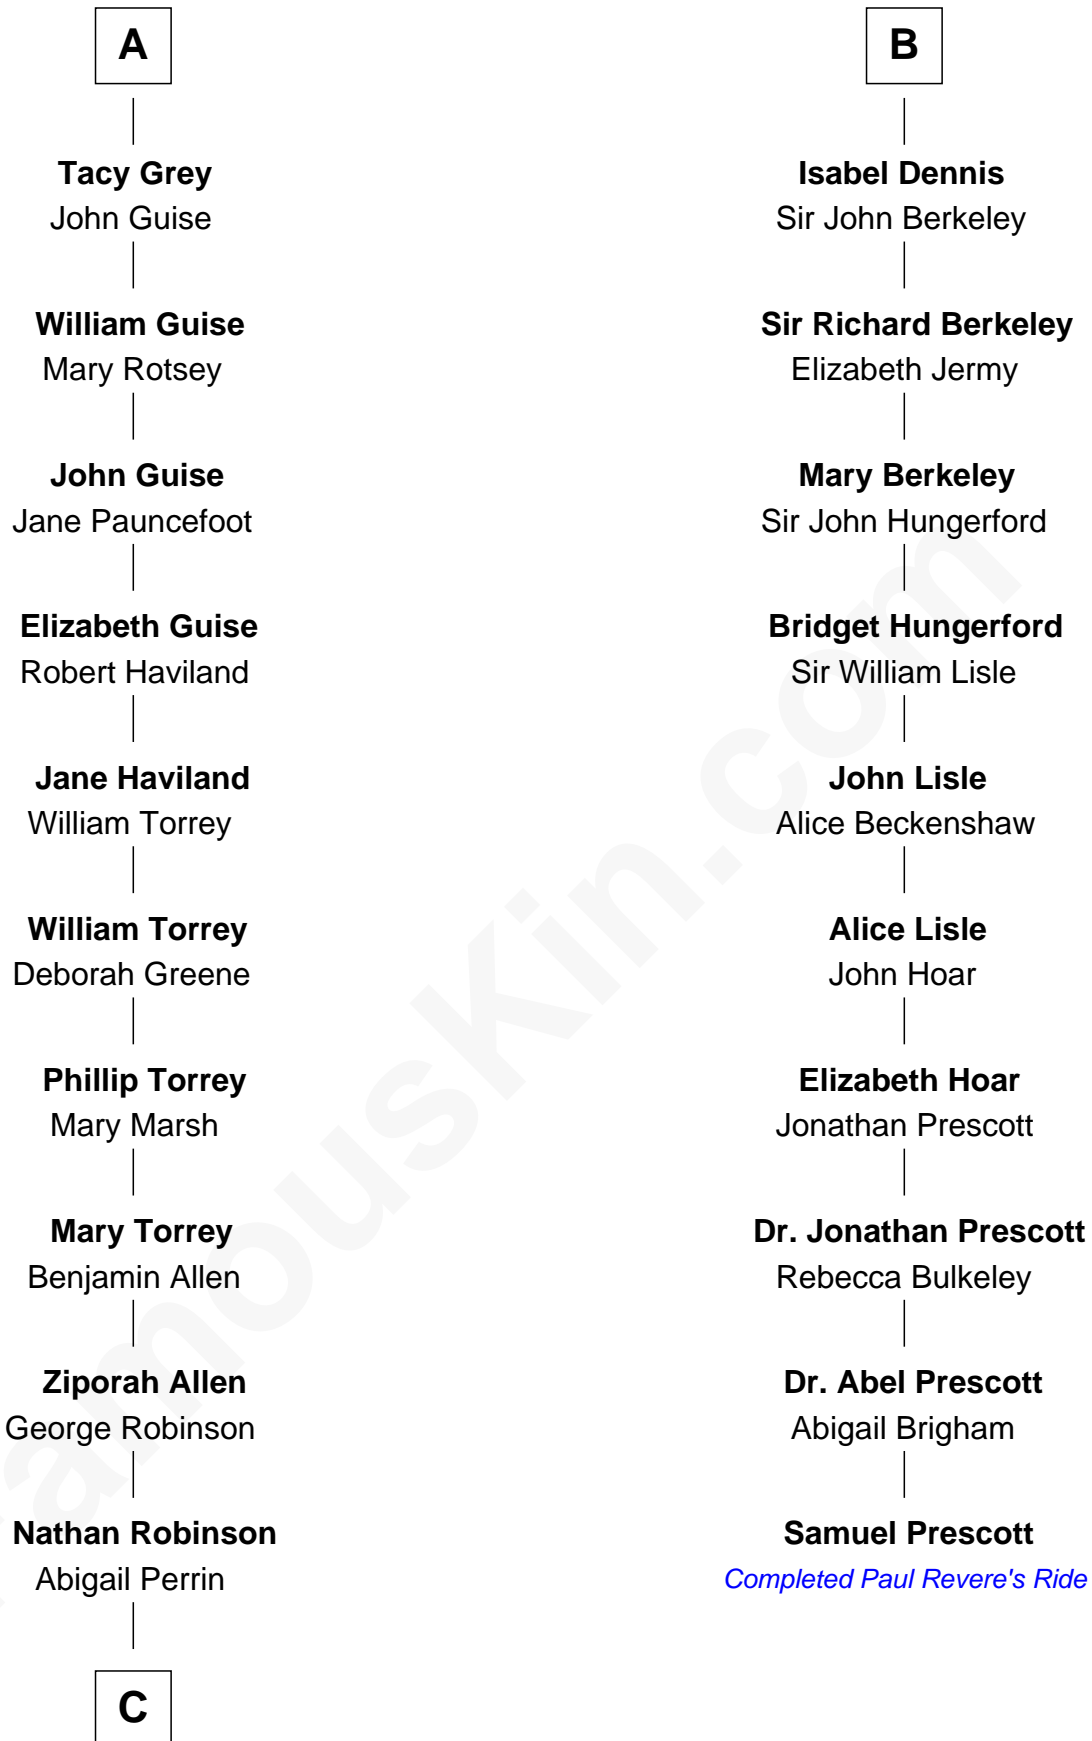

FamousKin.com Relationship Chart of

Raquel Welch

Movie Actress

16th cousin 5 times removed of

Samuel Prescott

Completed Paul Revere's Midnight Ride

C

Hannah Kent Robinson

Elbridge Gerry Hall

Justin Smith Hall

Sarah Mehitable Stanford

Emery Stanford Hall

Clara Louise Adams

Josephine Sarah Hall

Armando Carlos Tejada

Raquel Welch