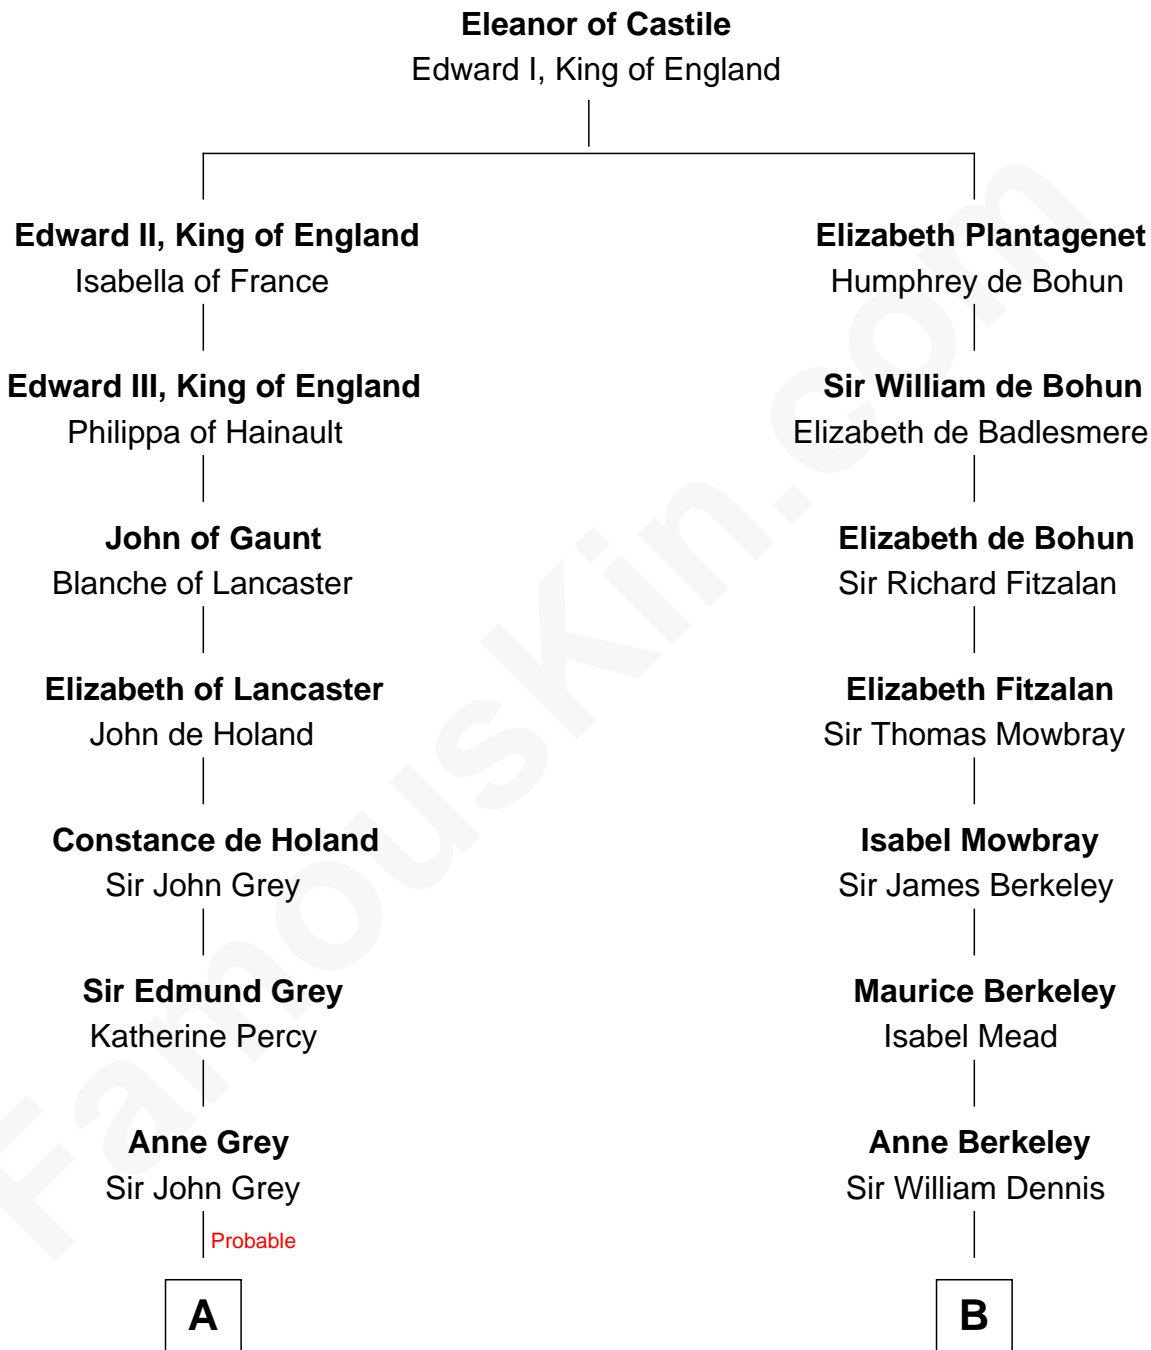

FamousKin.com Relationship Chart of

Raquel Welch

Movie Actress

16th cousin 5 times removed of

Samuel Prescott

Completed Paul Revere's Midnight Ride

C

Hannah Kent Robinson

Elbridge Gerry Hall

Justin Smith Hall

Sarah Mehitable Stanford

Emery Stanford Hall

Clara Louise Adams

Josephine Sarah Hall

Armando Carlos Tejada

Raquel Welch