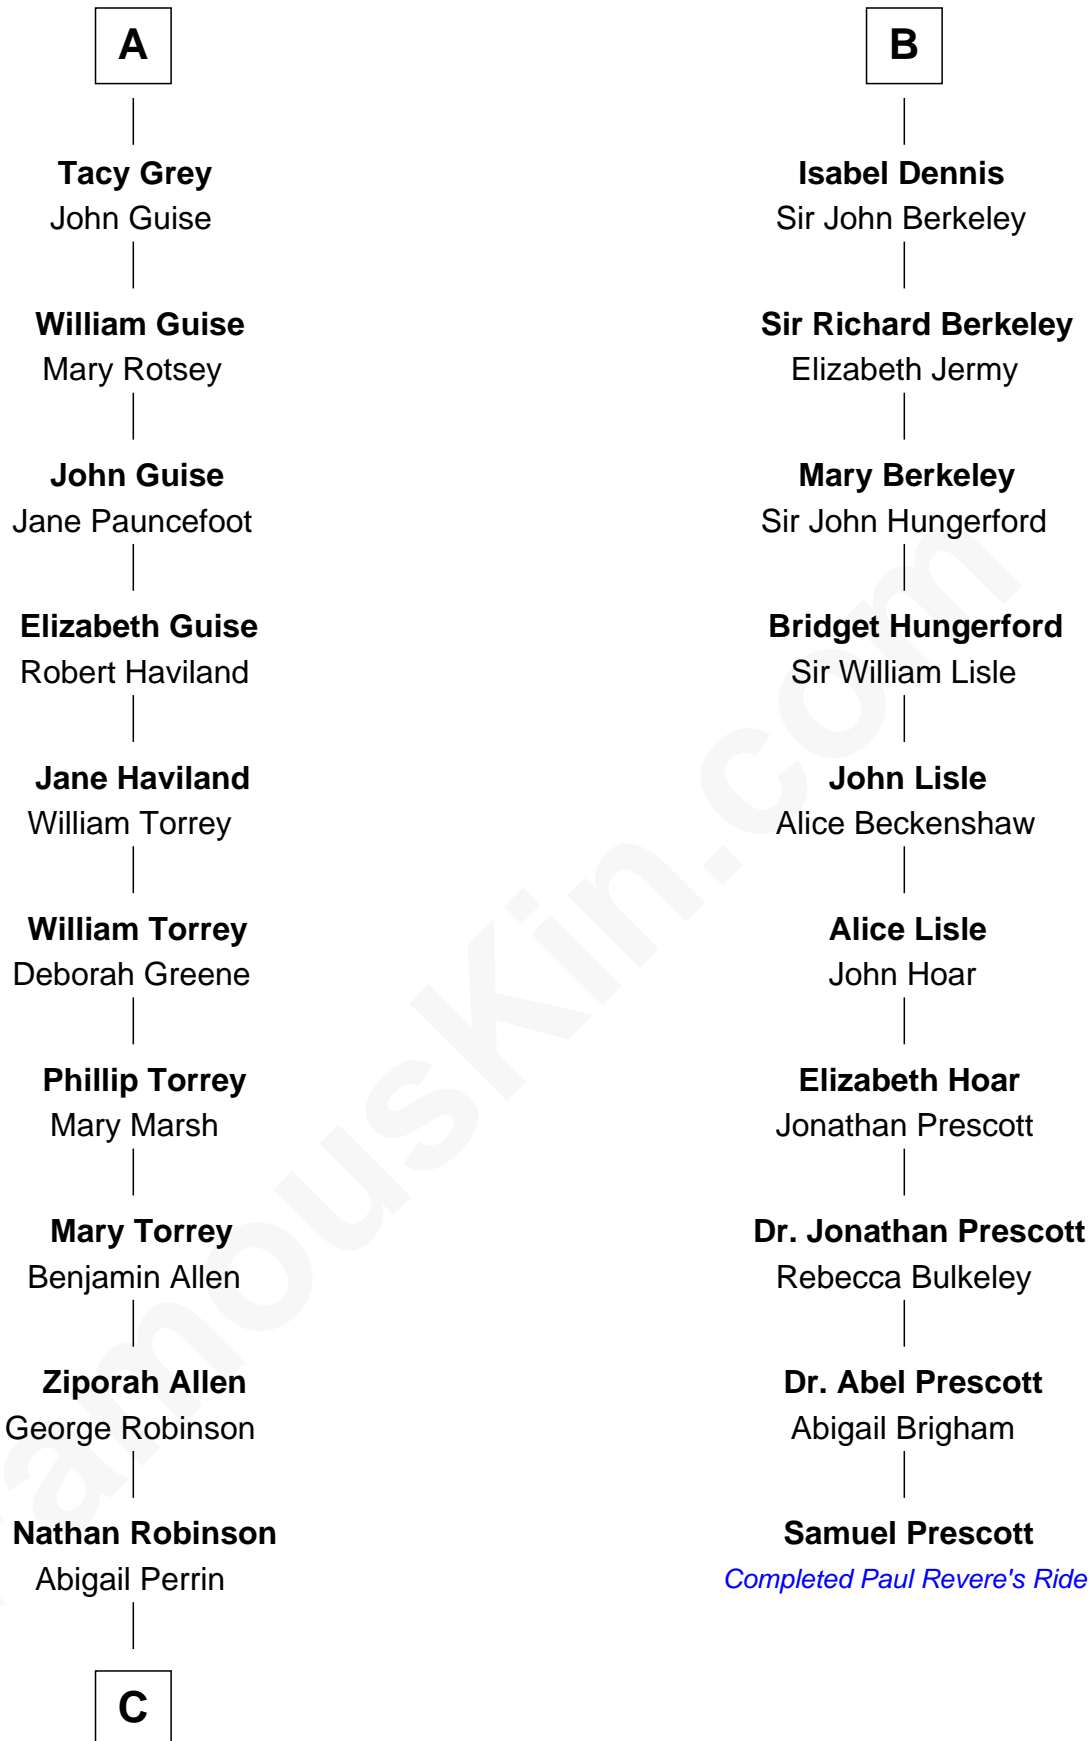

FamousKin.com Relationship Chart of

Raquel Welch

Movie Actress

16th cousin 5 times removed of

Samuel Prescott

Completed Paul Revere's Midnight Ride

C

Hannah Kent Robinson

Elbridge Gerry Hall

Justin Smith Hall

Sarah Mehitable Stanford

Emery Stanford Hall

Clara Louise Adams

Josephine Sarah Hall

Armando Carlos Tejada

Raquel Welch

aka Raquel Welch

FamousKin.com