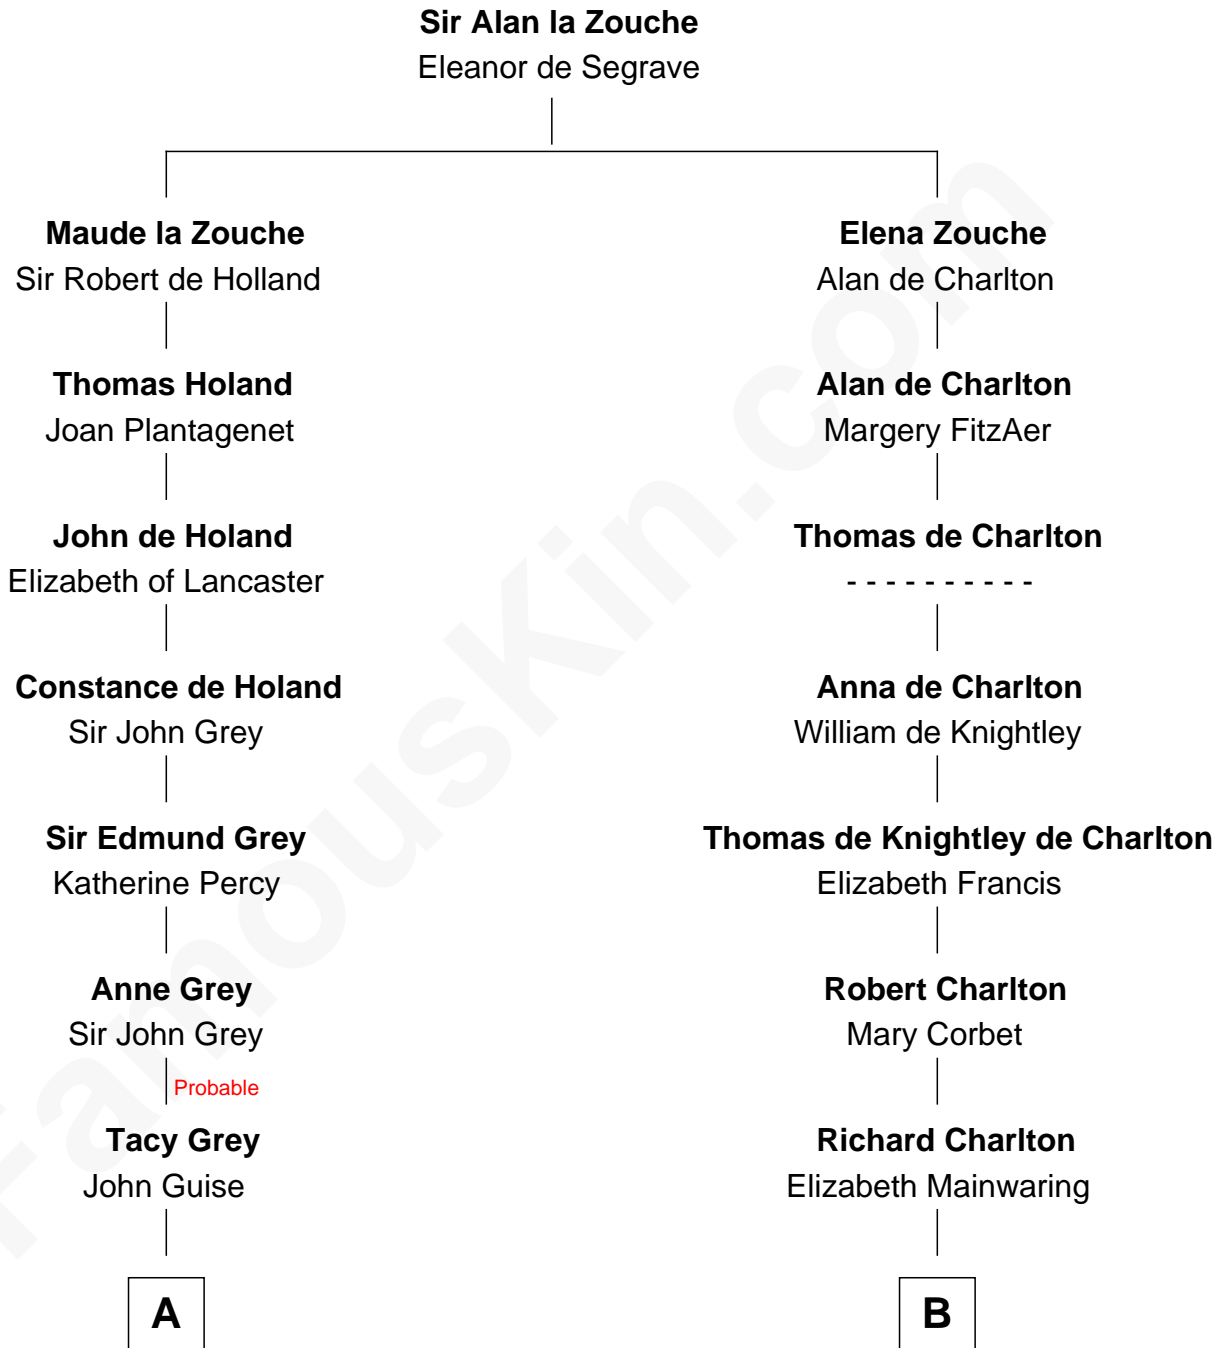

FamousKin.com Relationship Chart of

Raquel Welch

Movie Actress

15th cousin 5 times removed of

Samuel Prescott

Completed Paul Revere's Midnight Ride

C

Justin Smith Hall
Sarah Mehitable Stanford

Emery Stanford Hall
Clara Louise Adams

Josephine Sarah Hall
Armando Carlos Tejada

Raquel Welch
aka Raquel Welch

FamousKin.com