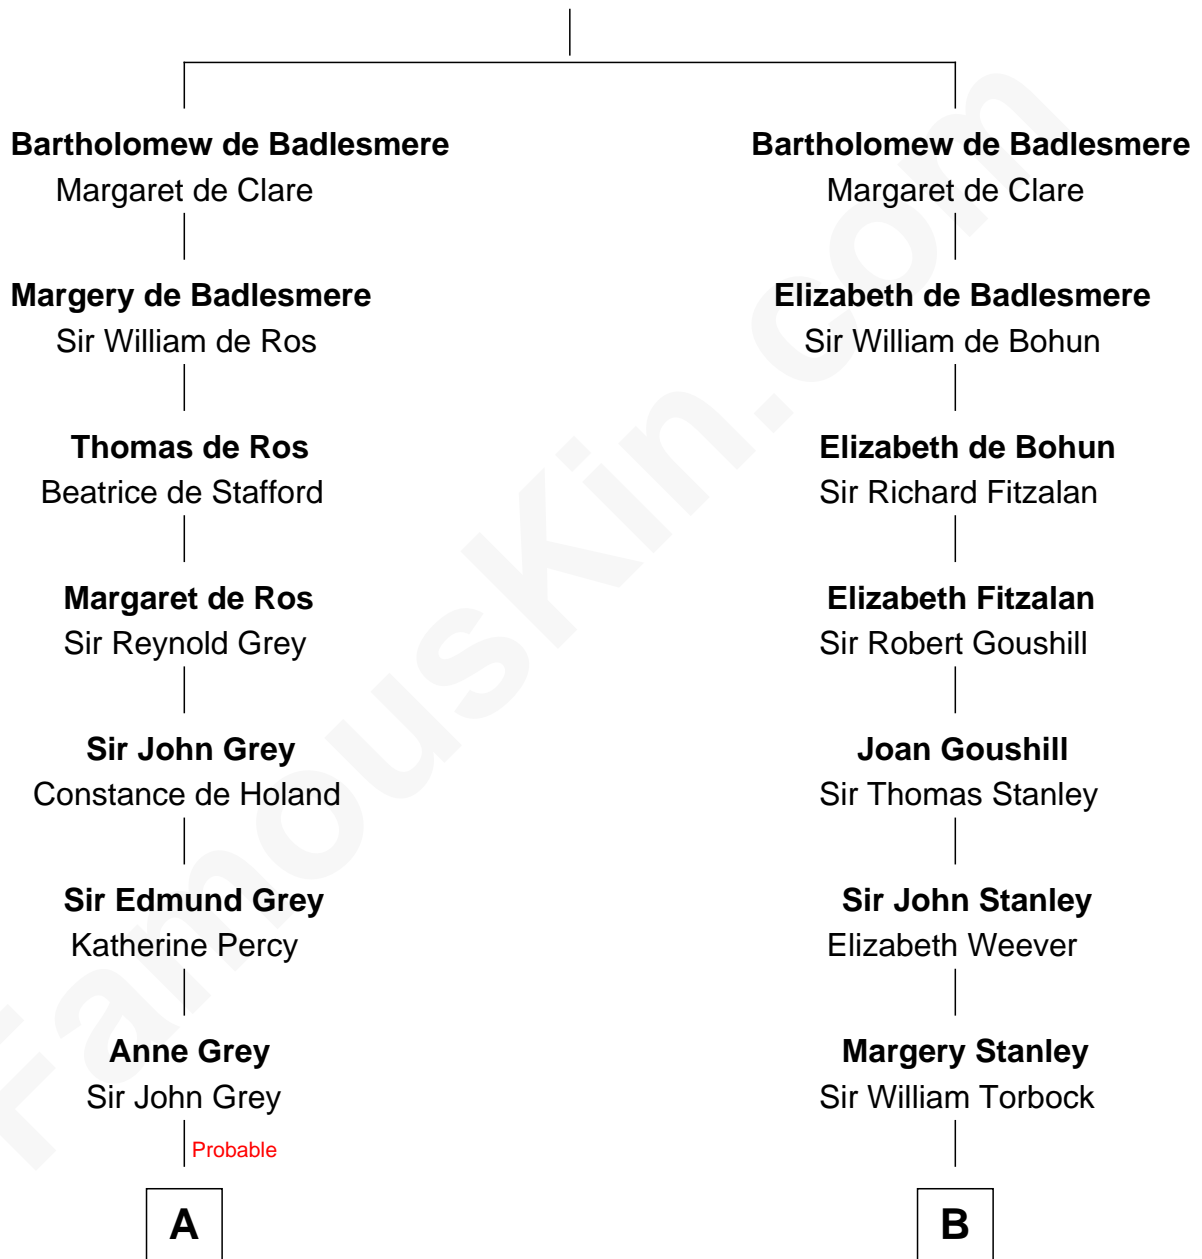

FamousKin.com

Relationship Chart of

Raquel Welch

Movie Actress

19th cousin 2 times removed of

Juliette Gordon Low
 Founder of the Girl Scouts

Gunselm de Badlesmere

C

Hannah Kent Robinson

Elbridge Gerry Hall

Justin Smith Hall

Sarah Mehitable Stanford

Emery Stanford Hall

Clara Louise Adams

Josephine Sarah Hall

Armando Carlos Tejada

Raquel Welch

aka Raquel Welch

D

Juliette Augusta Magill

John Harris Kinzie

Eleanor Lytle Kinzie

William Washington Gordon

Juliette Gordon Low