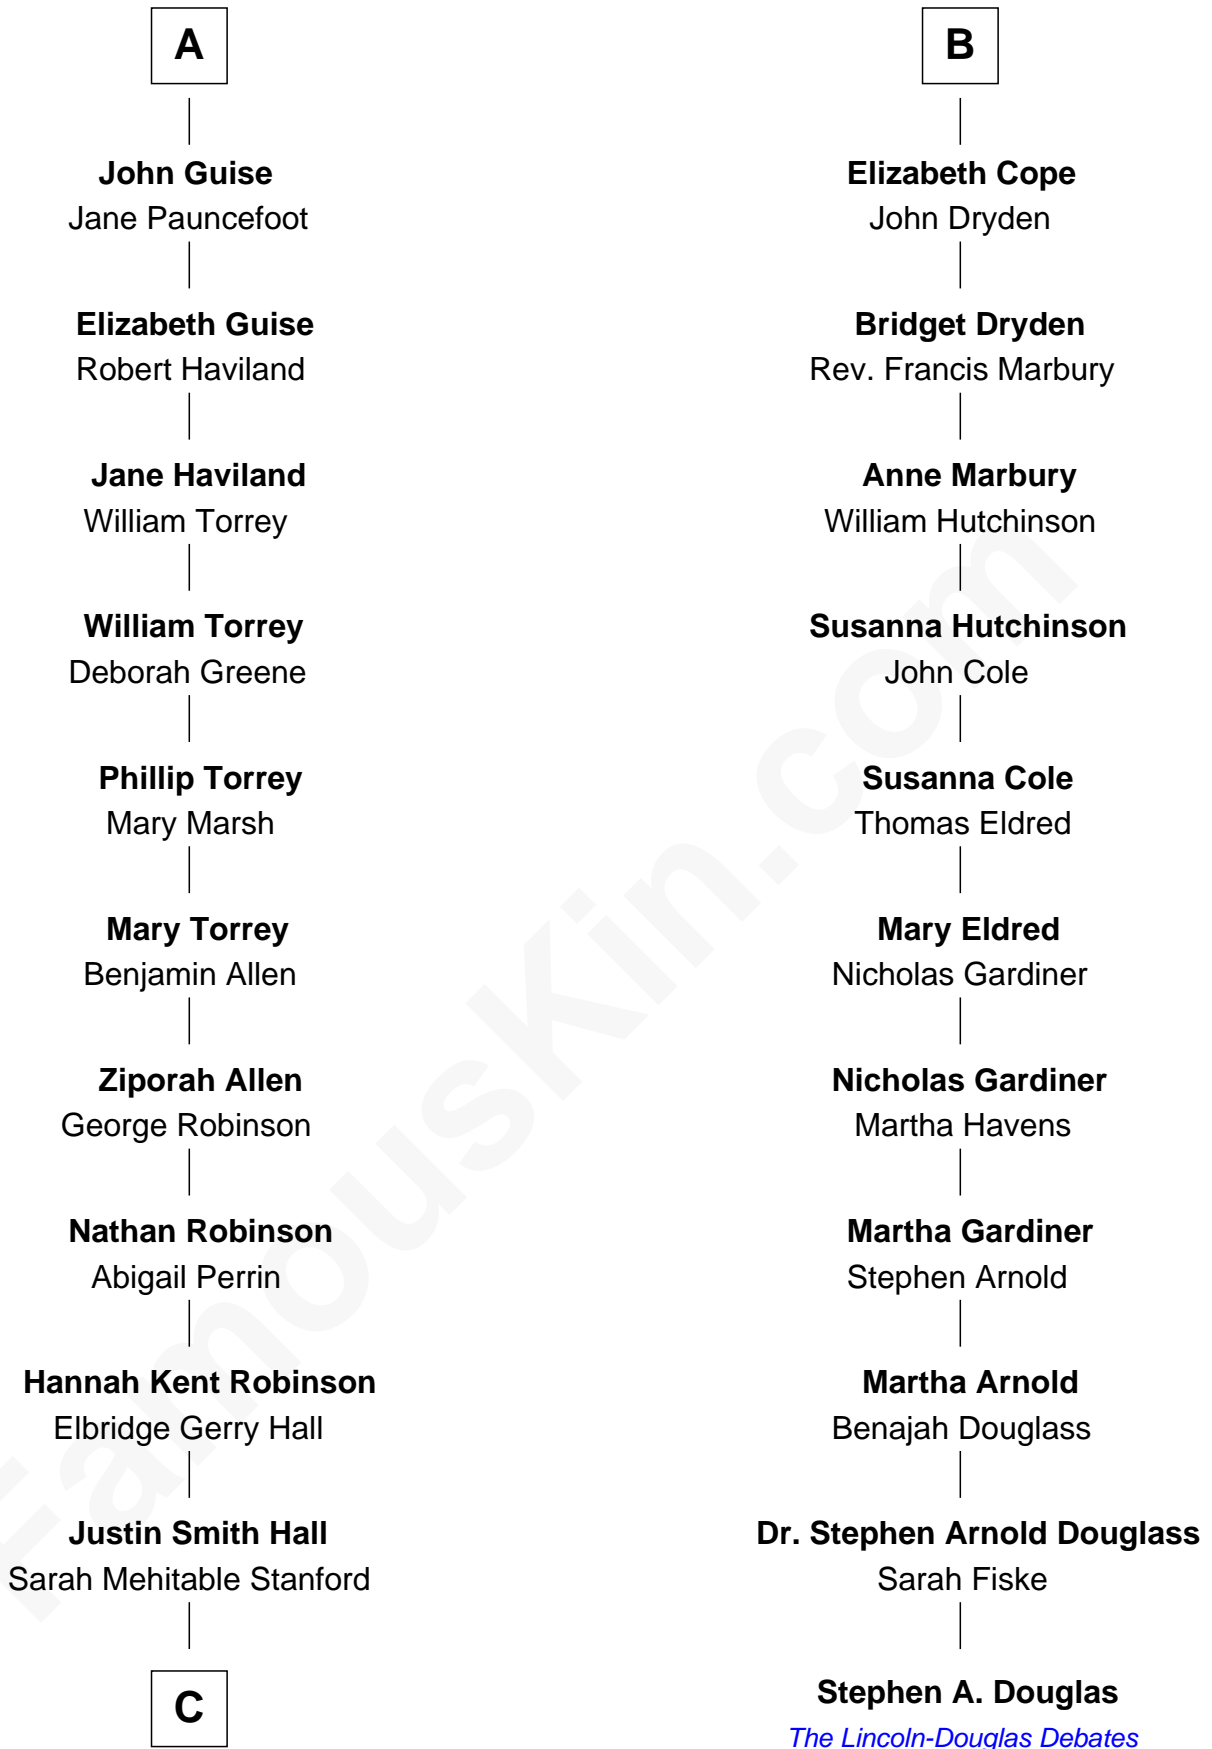

FamousKin.com

Relationship Chart of

Raquel Welch

Movie Actress

17th cousin 2 times removed of

Stephen A. Douglas

Participated in Lincoln-Douglas Debates

C

—
Emery Stanford Hall
Clara Louise Adams

—
Josephine Sarah Hall
Armando Carlos Tejada

—
Raquel Welch
aka Raquel Welch

FamousKin.com