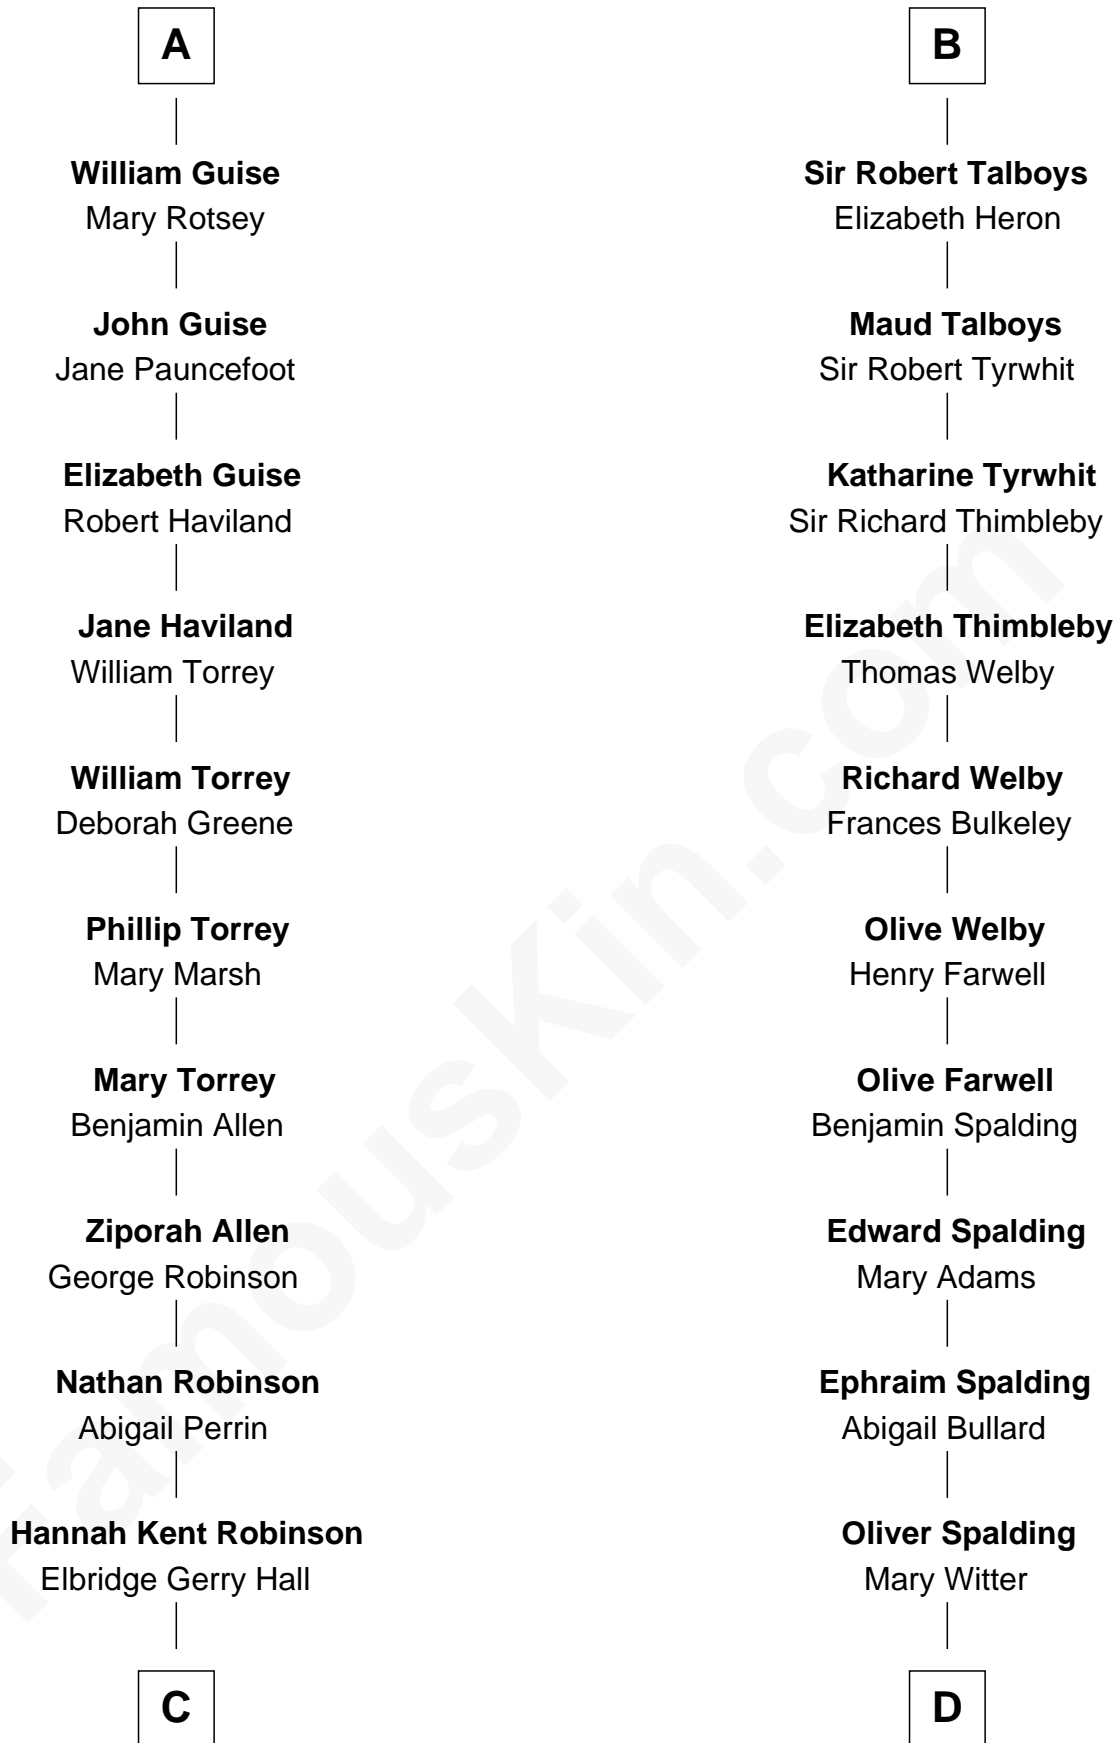

FamousKin.com Relationship Chart of

Raquel Welch
Movie Actress

20th cousin 1 time removed of

Katharine Hepburn
Movie Actress

C

Justin Smith Hall
Sarah Mehitable Stanford

Emery Stanford Hall
Clara Louise Adams

Josephine Sarah Hall
Armando Carlos Tejada

Raquel Welch
aka Raquel Welch

D

Erastus Spalding
Jennet Mack

Martha Ann Spalding
Leman Benton Garlinghouse

Caroline Garlinghouse
Alfred Augustus Houghton

Katharine Martha Houghton
Thomas Norval Hepburn