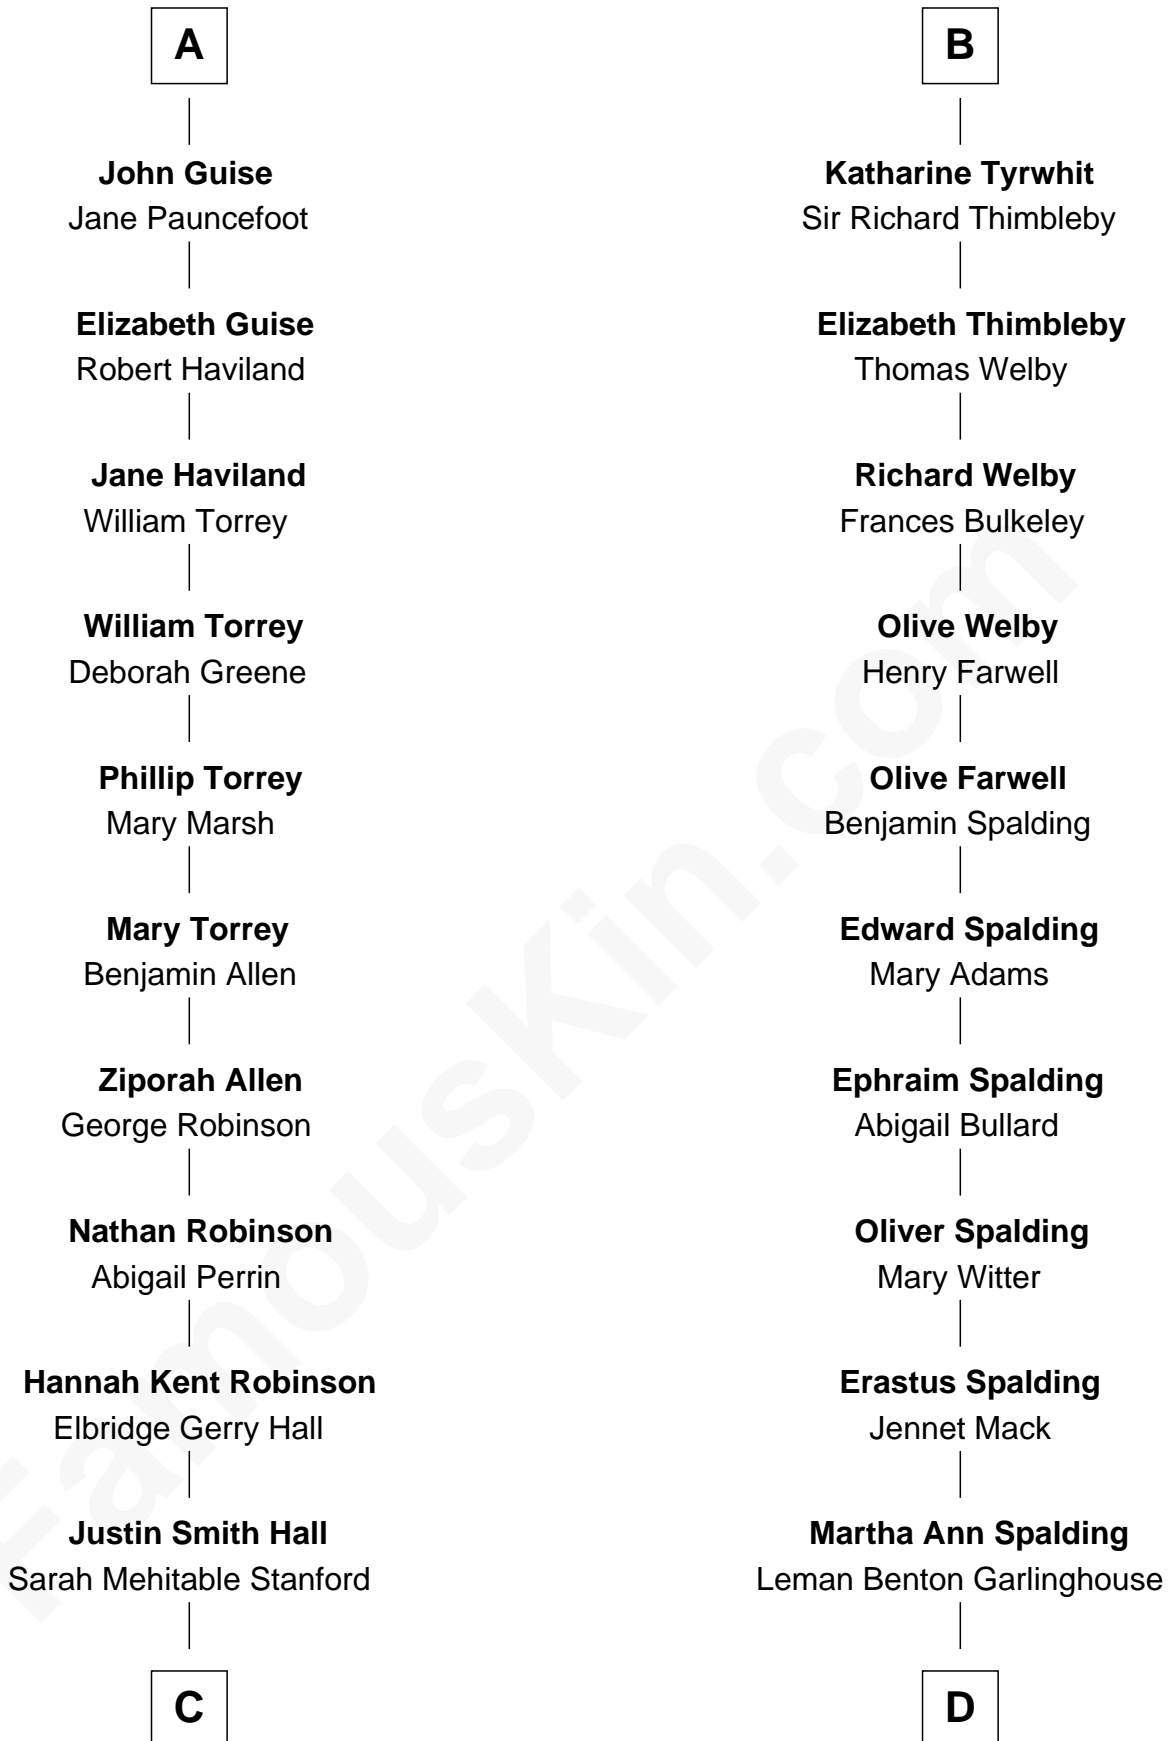

# FamousKin.com Relationship Chart of

**Raquel Welch**

*Movie Actress*

19th cousin of

**Katharine Hepburn**

*Movie Actress*

**Sir Robert de Holland**

Maude la Zouche

**C**

**Emery Stanford Hall**  
Clara Louise Adams

**Josephine Sarah Hall**  
Armando Carlos Tejada

**Raquel Welch**  
*aka Raquel Welch*

**D**

**Caroline Garlinghouse**  
Alfred Augustus Houghton

**Katharine Martha Houghton**  
Thomas Norval Hepburn