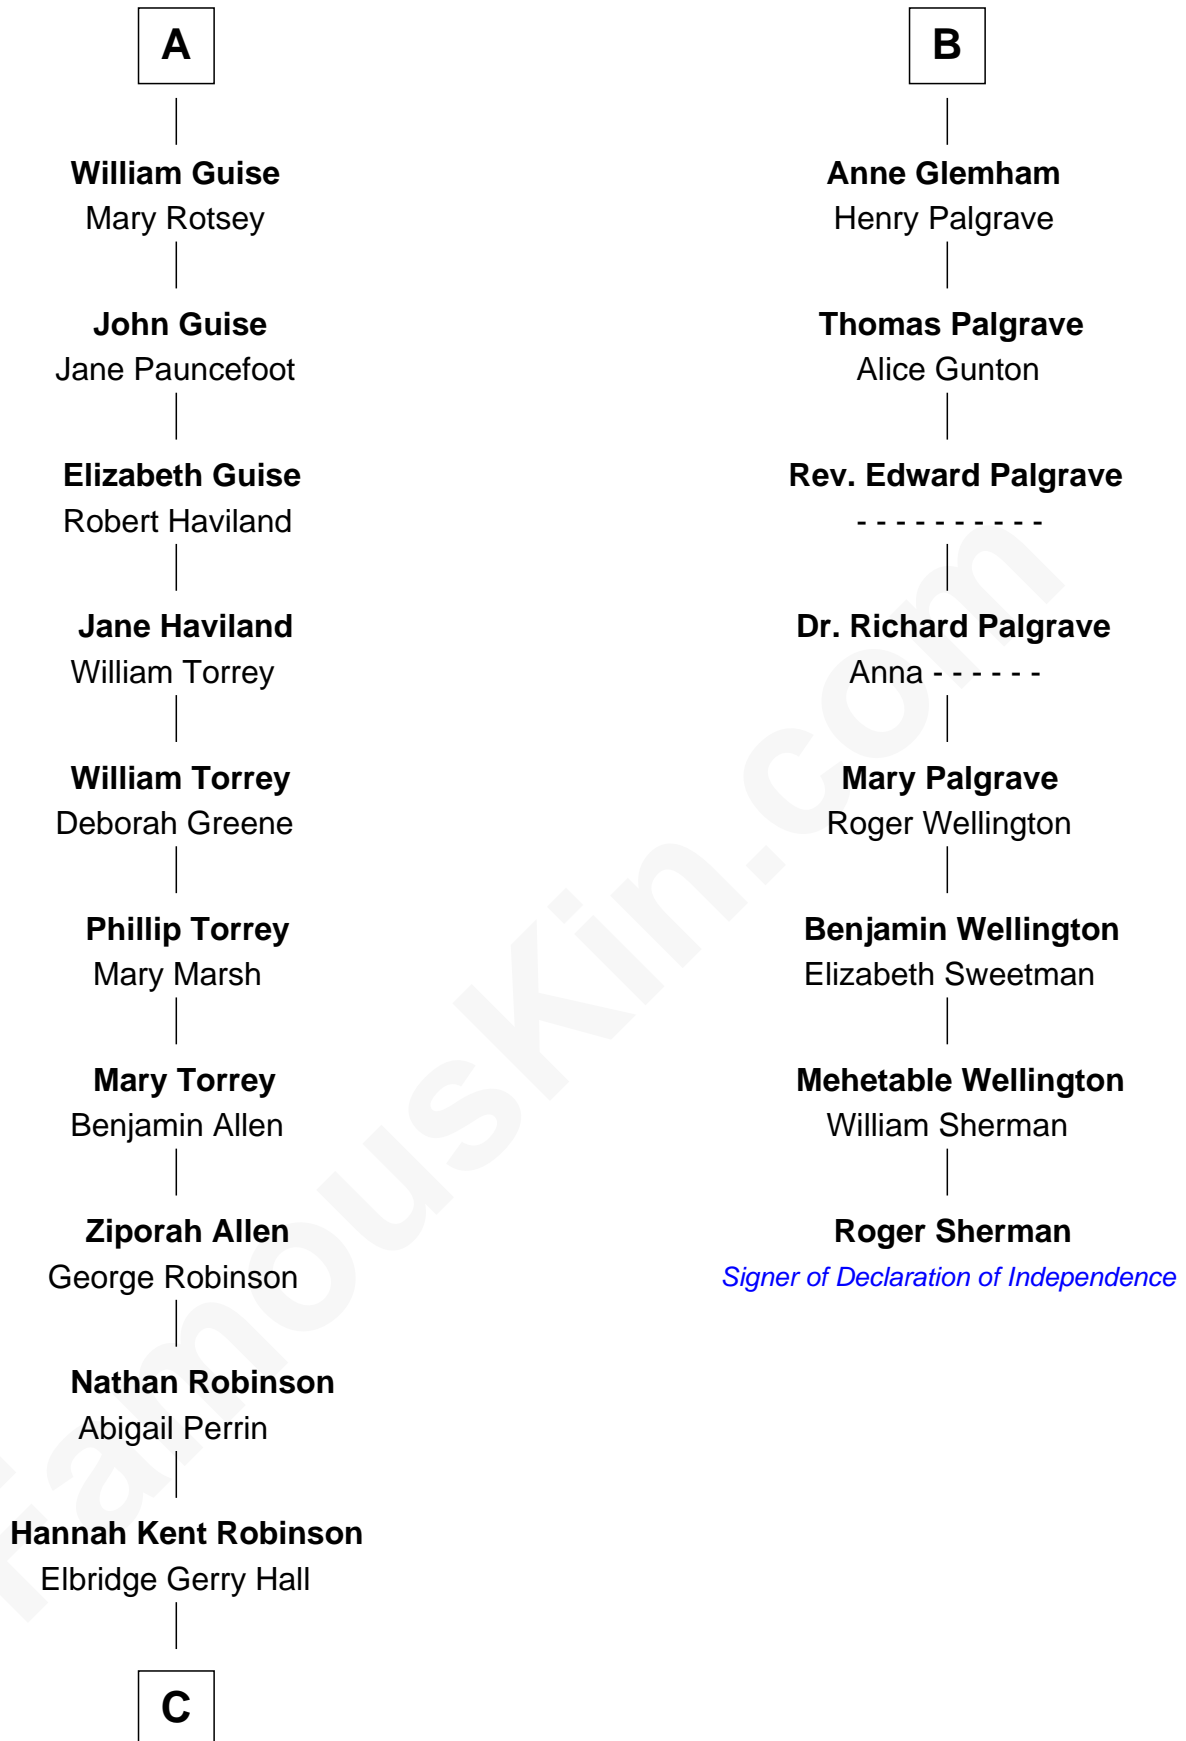

FamousKin.com Relationship Chart of

Raquel Welch

Movie Actress

14th cousin 6 times removed of

Roger Sherman

Signer of the Declaration of Independence

C

Justin Smith Hall
Sarah Mehitable Stanford

Emery Stanford Hall
Clara Louise Adams

Josephine Sarah Hall
Armando Carlos Tejada

Raquel Welch
aka Raquel Welch