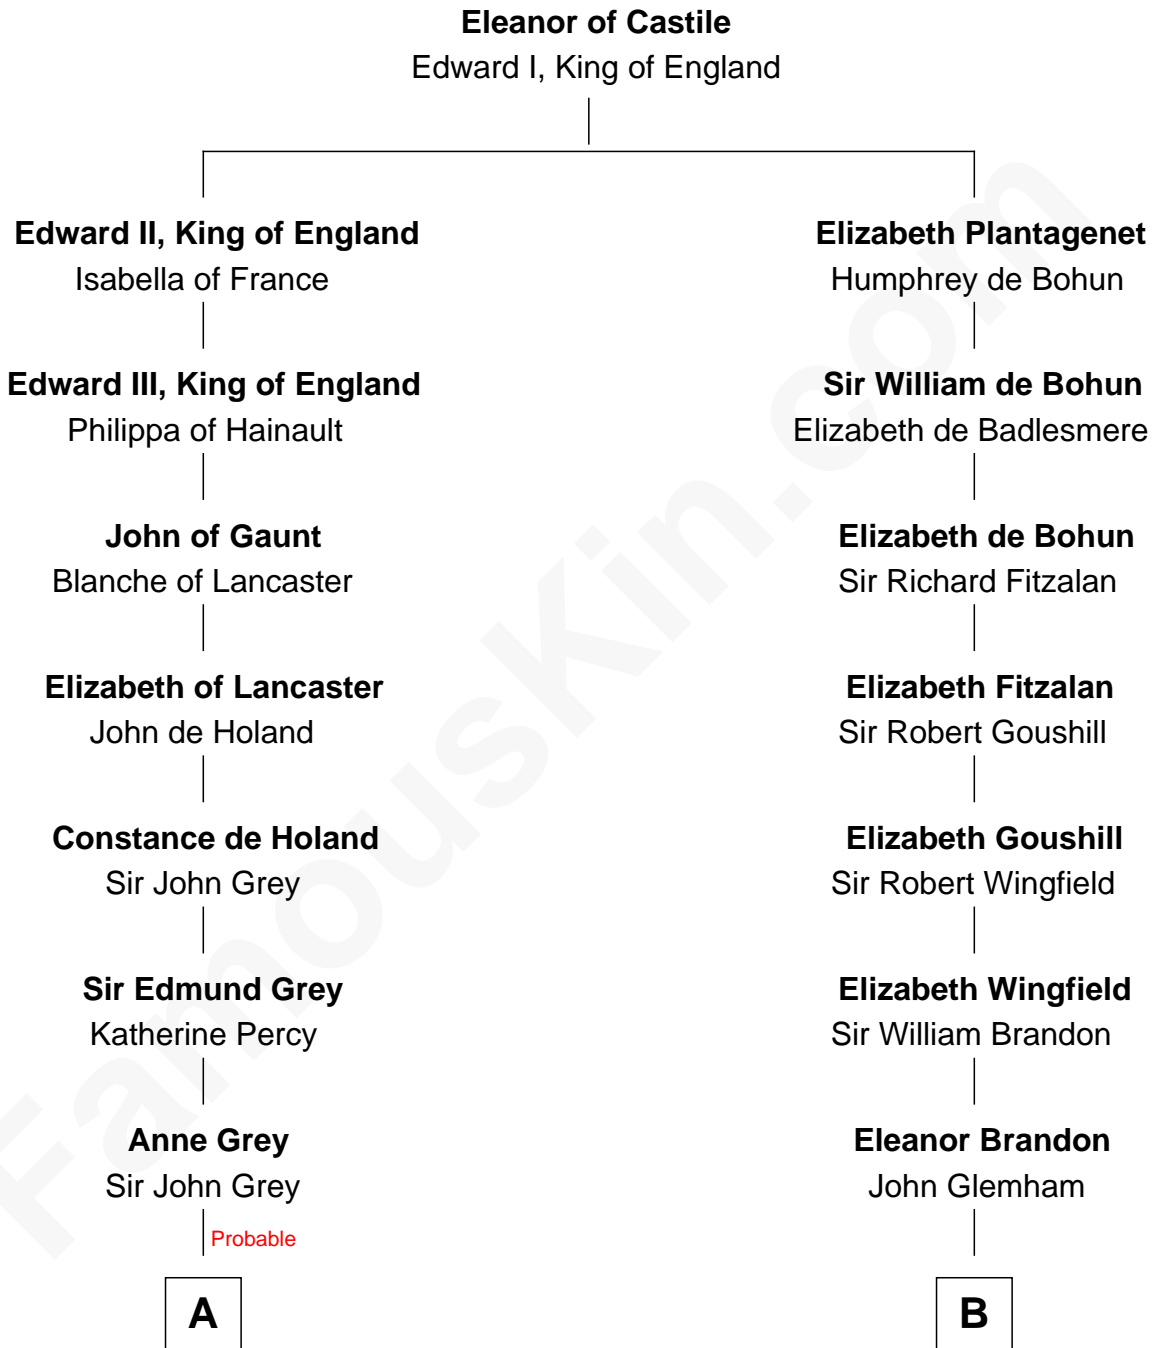

# FamousKin.com Relationship Chart of

**Raquel Welch**  
Movie Actress

14th cousin 7 times removed of

**Roger Sherman**

Signer of the Declaration of Independence

**C**

**Hannah Kent Robinson**

Elbridge Gerry Hall

**Justin Smith Hall**

Sarah Mehitable Stanford

**Emery Stanford Hall**

Clara Louise Adams

**Josephine Sarah Hall**

Armando Carlos Tejada

**Raquel Welch**

*aka Raquel Welch*