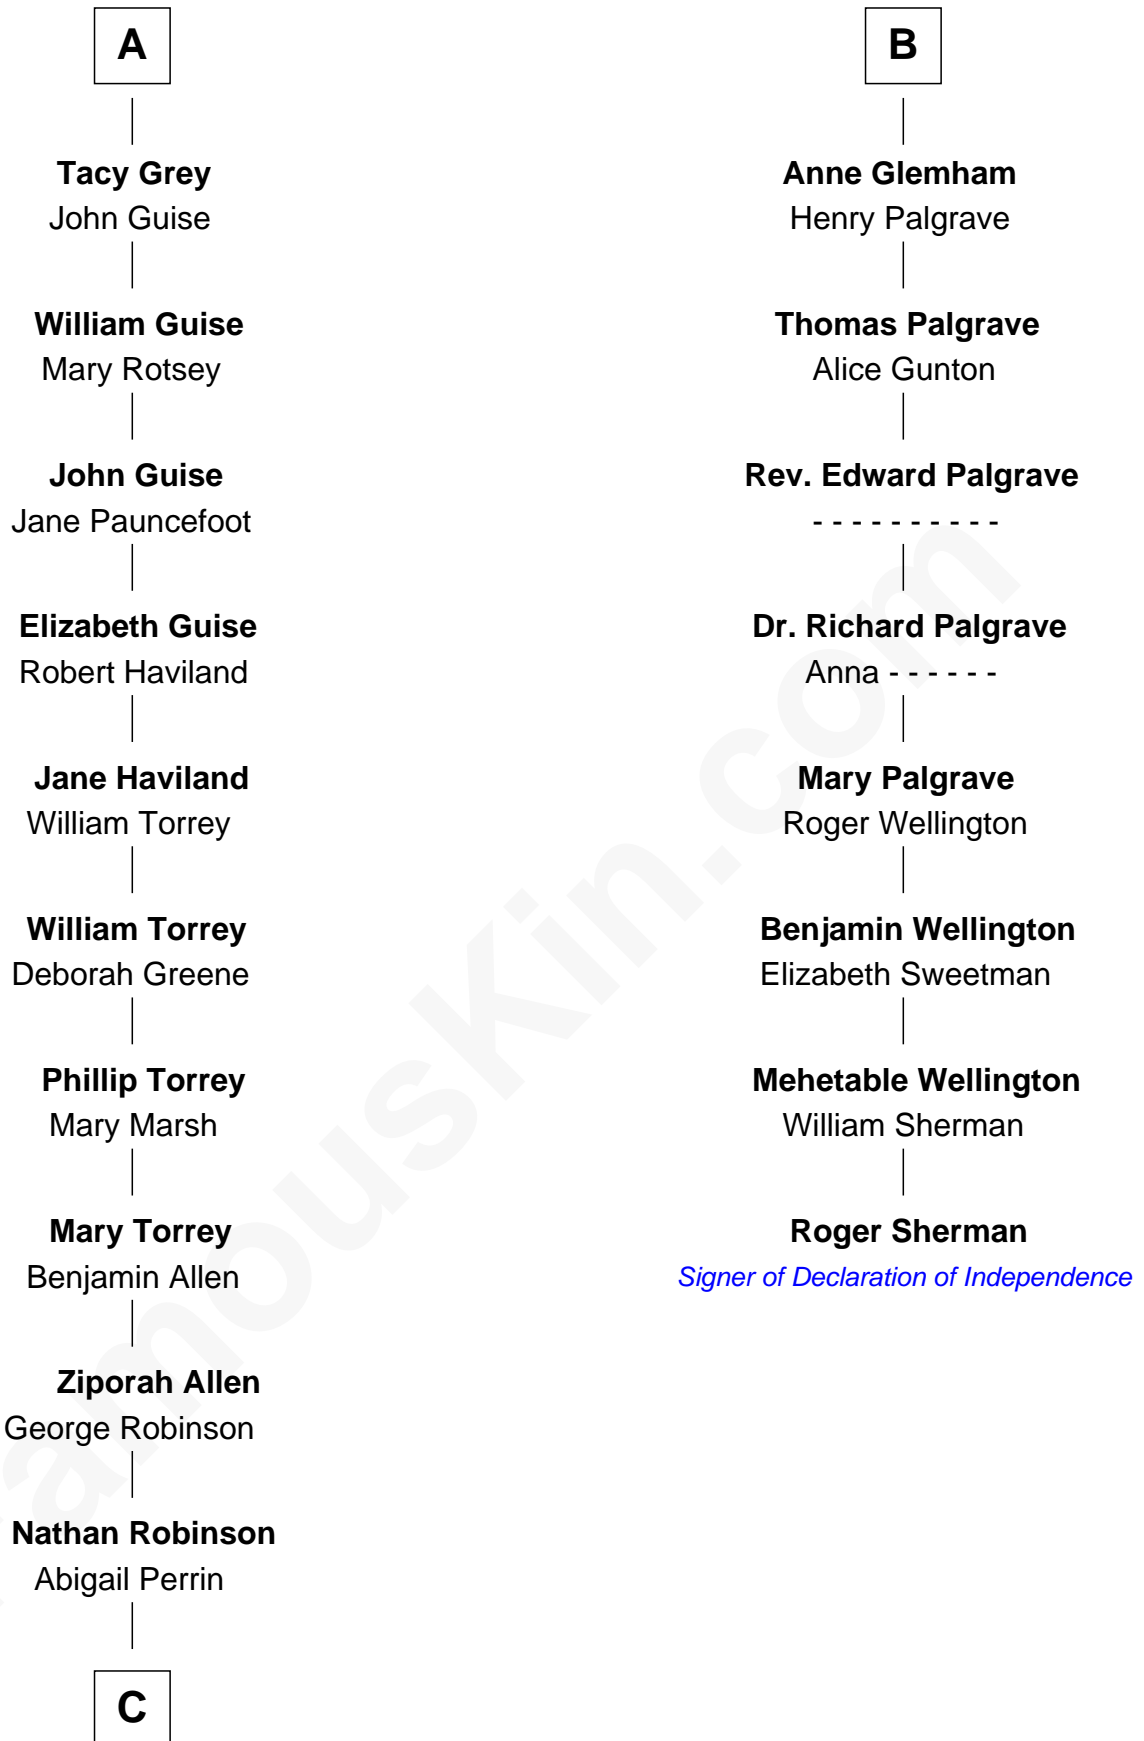

# FamousKin.com Relationship Chart of

**Raquel Welch**  
Movie Actress

14th cousin 7 times removed of

**Roger Sherman**

Signer of the Declaration of Independence

**C**

**Hannah Kent Robinson**

Elbridge Gerry Hall

**Justin Smith Hall**

Sarah Mehitable Stanford

**Emery Stanford Hall**

Clara Louise Adams

**Josephine Sarah Hall**

Armando Carlos Tejada

**Raquel Welch**

*aka Raquel Welch*