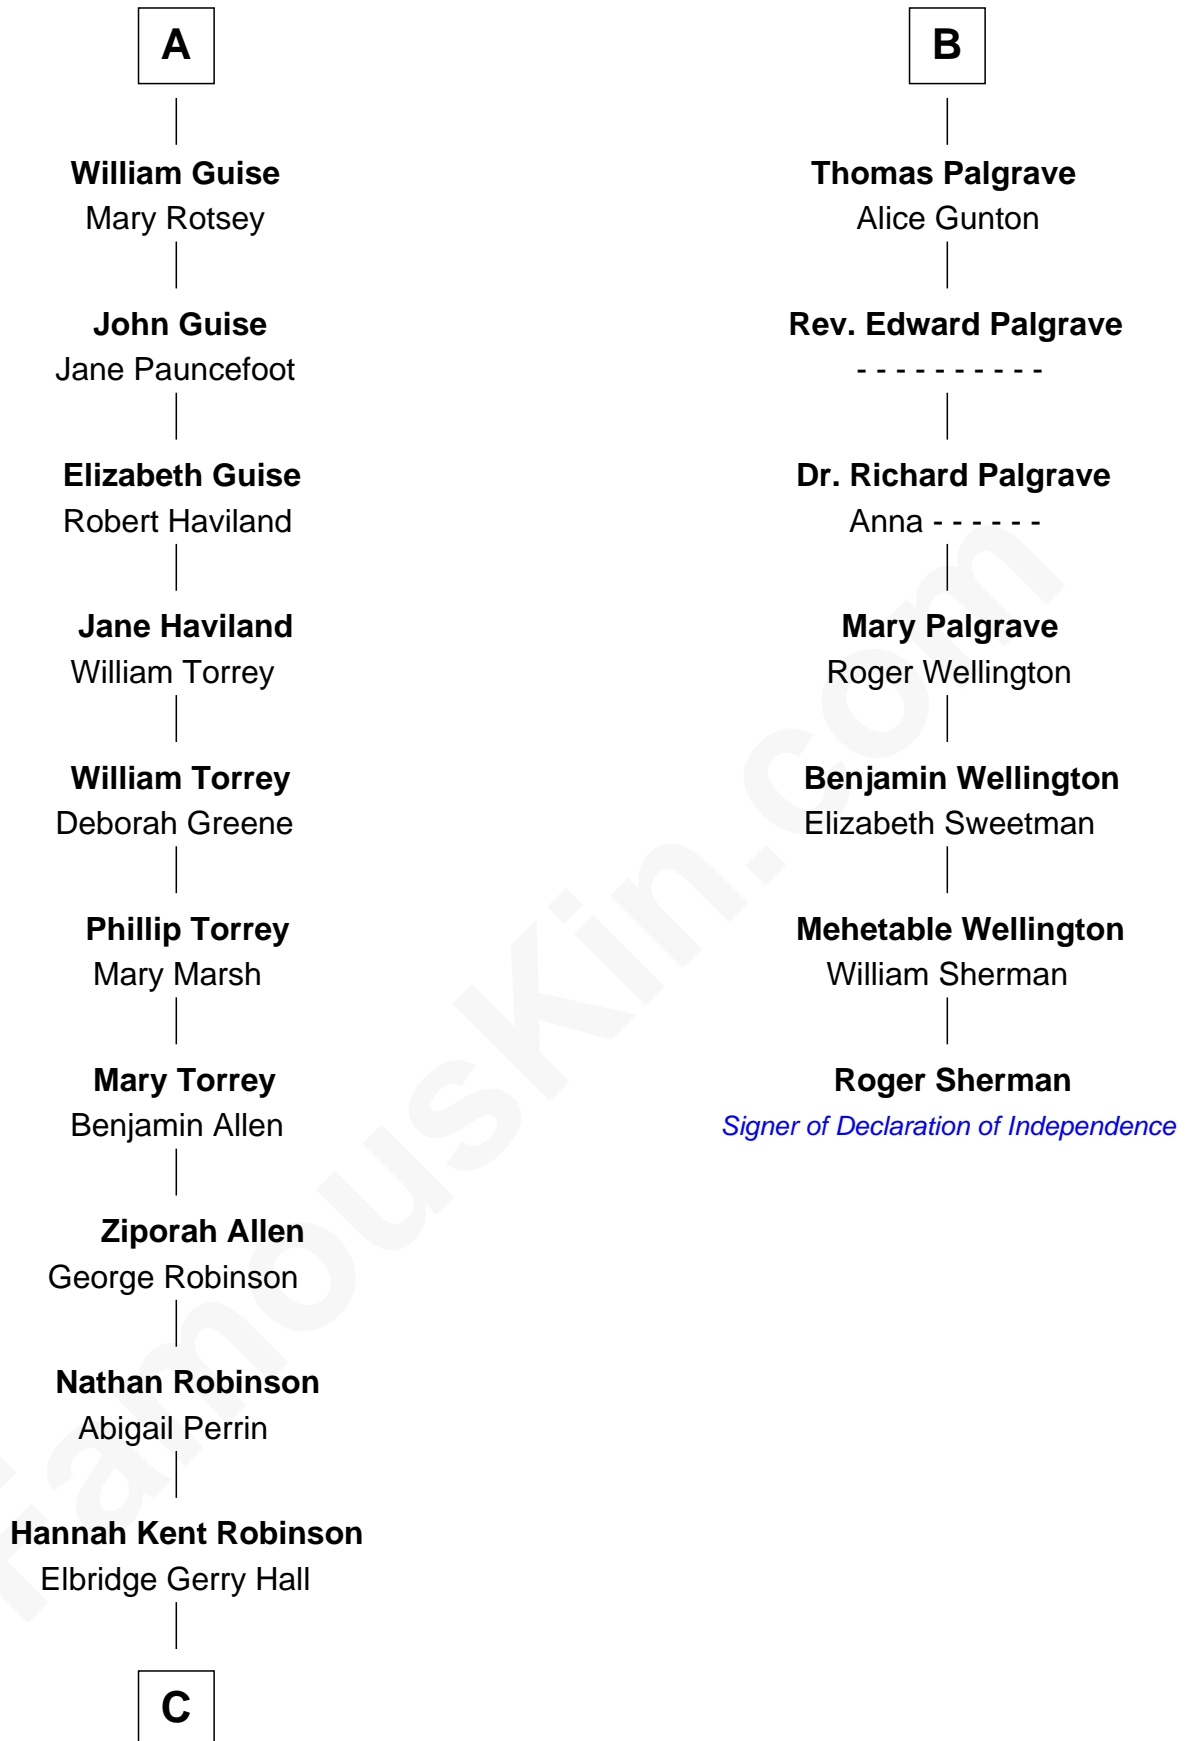

FamousKin.com

Relationship Chart of

Raquel Welch

Movie Actress

13th cousin 7 times removed of

Roger Sherman

Signer of the Declaration of Independence

C

Justin Smith Hall
Sarah Mehitable Stanford

Emery Stanford Hall
Clara Louise Adams

Josephine Sarah Hall
Armando Carlos Tejada

Raquel Welch
aka Raquel Welch

FamousKin.com