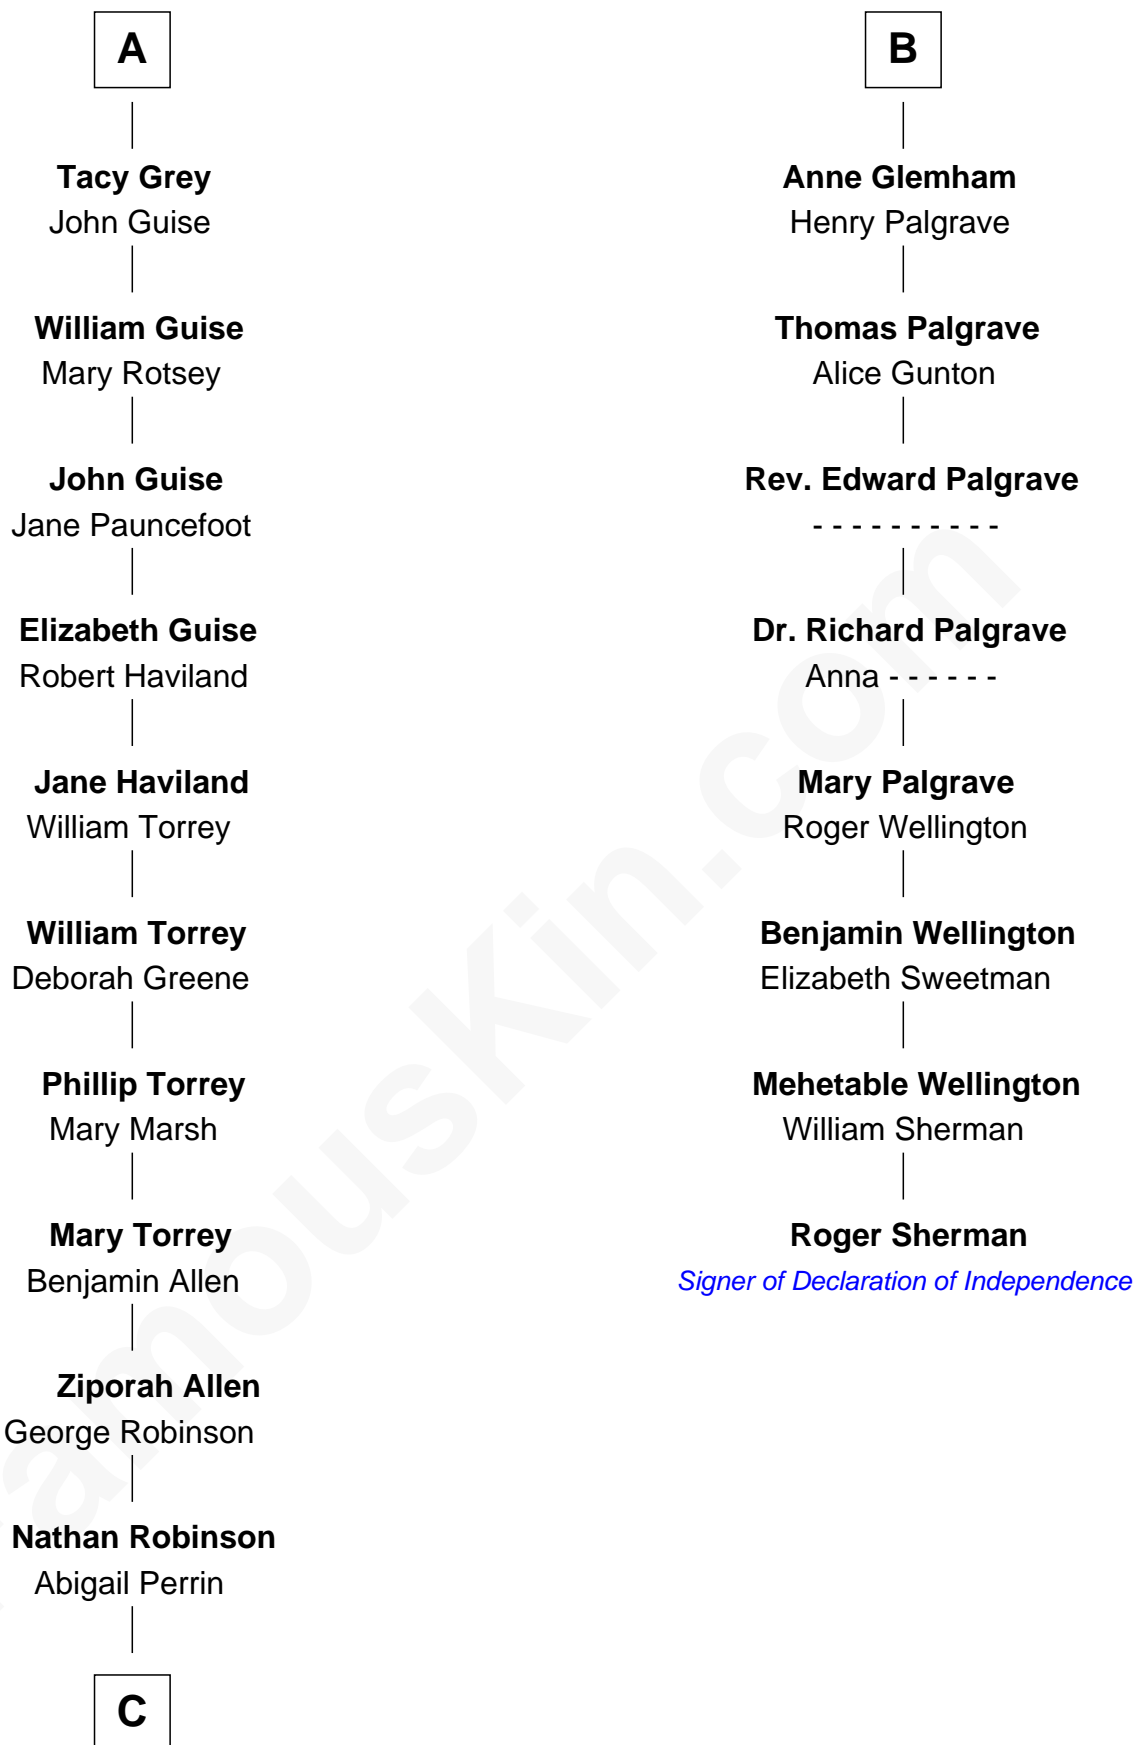

FamousKin.com Relationship Chart of

Raquel Welch
Movie Actress

14th cousin 7 times removed of

Roger Sherman

Signer of the Declaration of Independence

Thomas de Clare
Juliana FitzMaurice

Margaret de Clare
Bartholomew de Badlesmere

Margery de Badlesmere
Sir William de Ros

Thomas de Ros
Beatrice de Stafford

Margaret de Ros
Sir Reynold Grey

Sir John Grey
Constance de Holand

Sir Edmund Grey
Katherine Percy

Anne Grey
Sir John Grey

Probable

A

Margaret de Clare
Bartholomew de Badlesmere

Elizabeth de Badlesmere
Sir William de Bohun

Elizabeth de Bohun
Sir Richard Fitzalan

Elizabeth Fitzalan
Sir Robert Goushill

Elizabeth Goushill
Sir Robert Wingfield

Elizabeth Wingfield
Sir William Brandon

Eleanor Brandon
John Glemham

B

C

Hannah Kent Robinson

Elbridge Gerry Hall

Justin Smith Hall

Sarah Mehitable Stanford