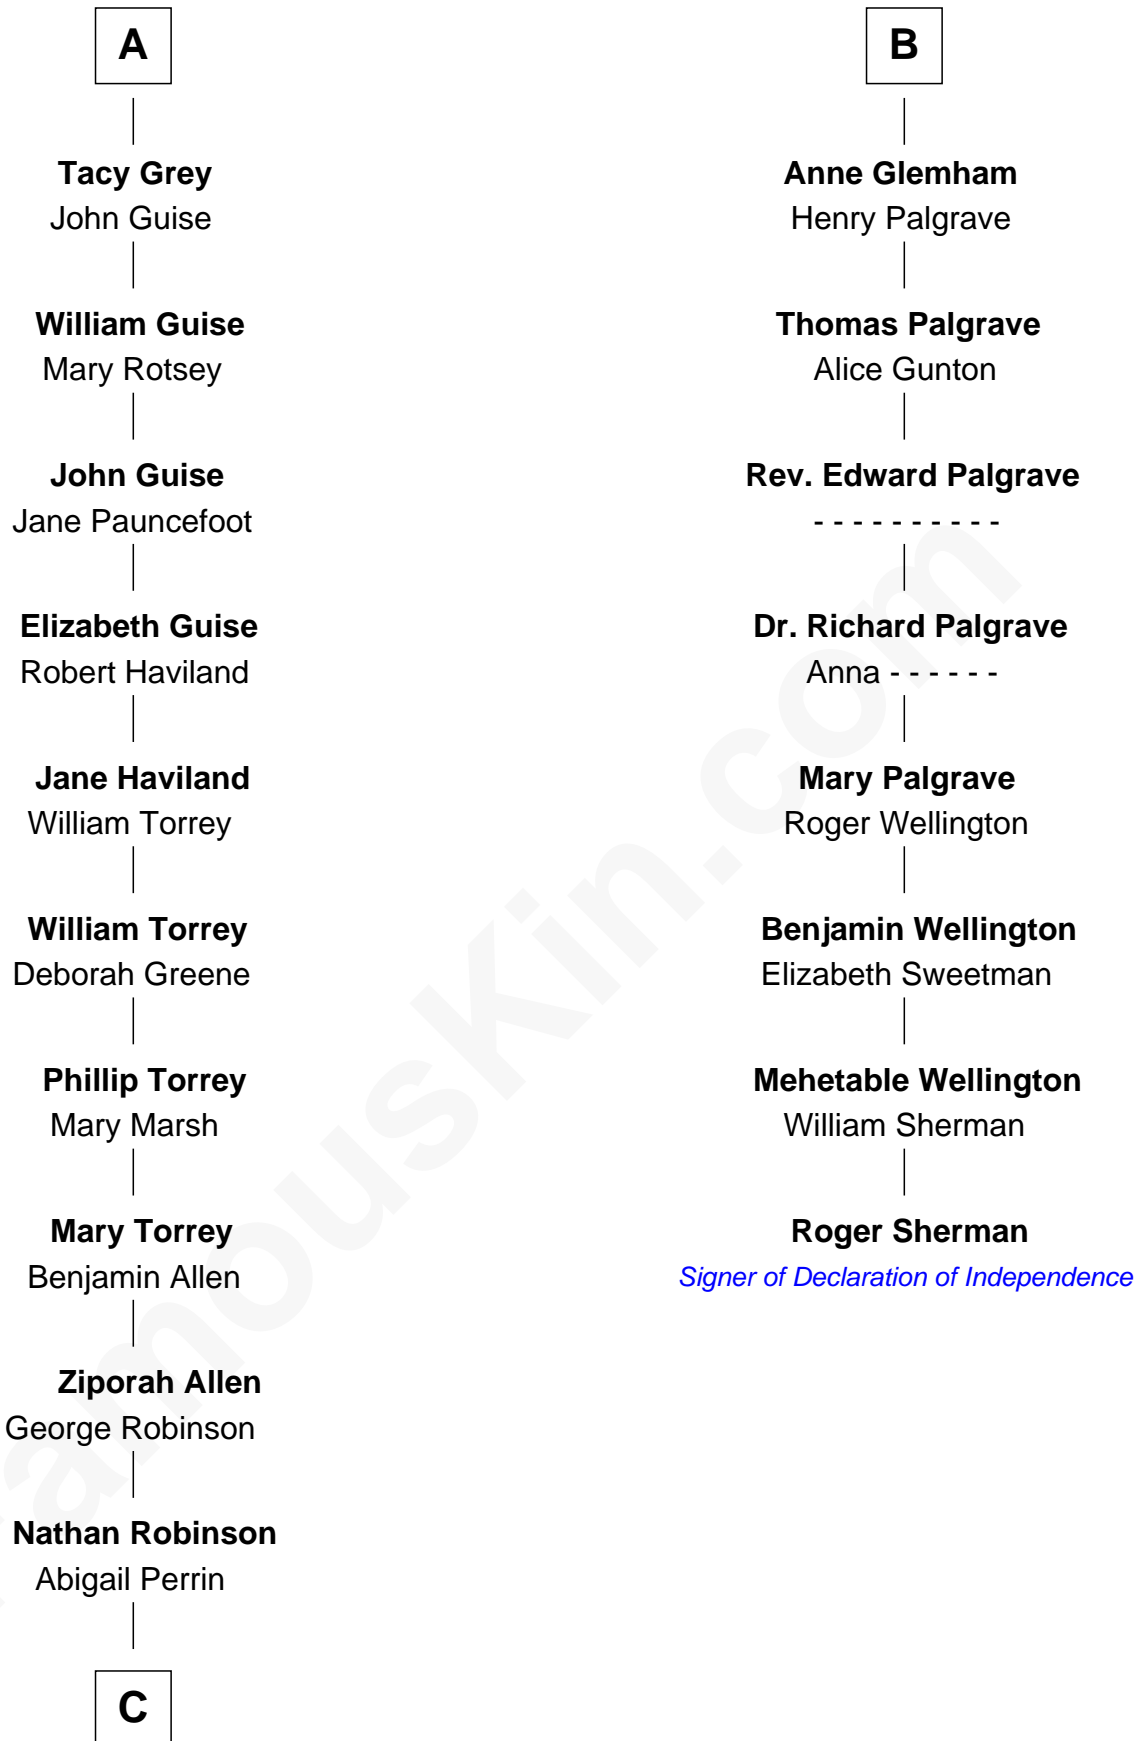

FamousKin.com Relationship Chart of

Raquel Welch

Movie Actress

14th cousin 7 times removed of

Roger Sherman

Signer of the Declaration of Independence

Gunselm de Badlesmere

Bartholomew de Badlesmere

Margaret de Clare

Elizabeth de Badlesmere

Sir William de Bohun

Elizabeth de Bohun

Sir Richard Fitzalan

Elizabeth Fitzalan

Sir Robert Goushill

Elizabeth Goushill

Sir Robert Wingfield

Elizabeth Wingfield

Sir William Brandon

Eleanor Brandon

John Glemham

B

C

Hannah Kent Robinson

Elbridge Gerry Hall

Justin Smith Hall

Sarah Mehitable Stanford

Emery Stanford Hall

Clara Louise Adams

Josephine Sarah Hall

Armando Carlos Tejada

Raquel Welch