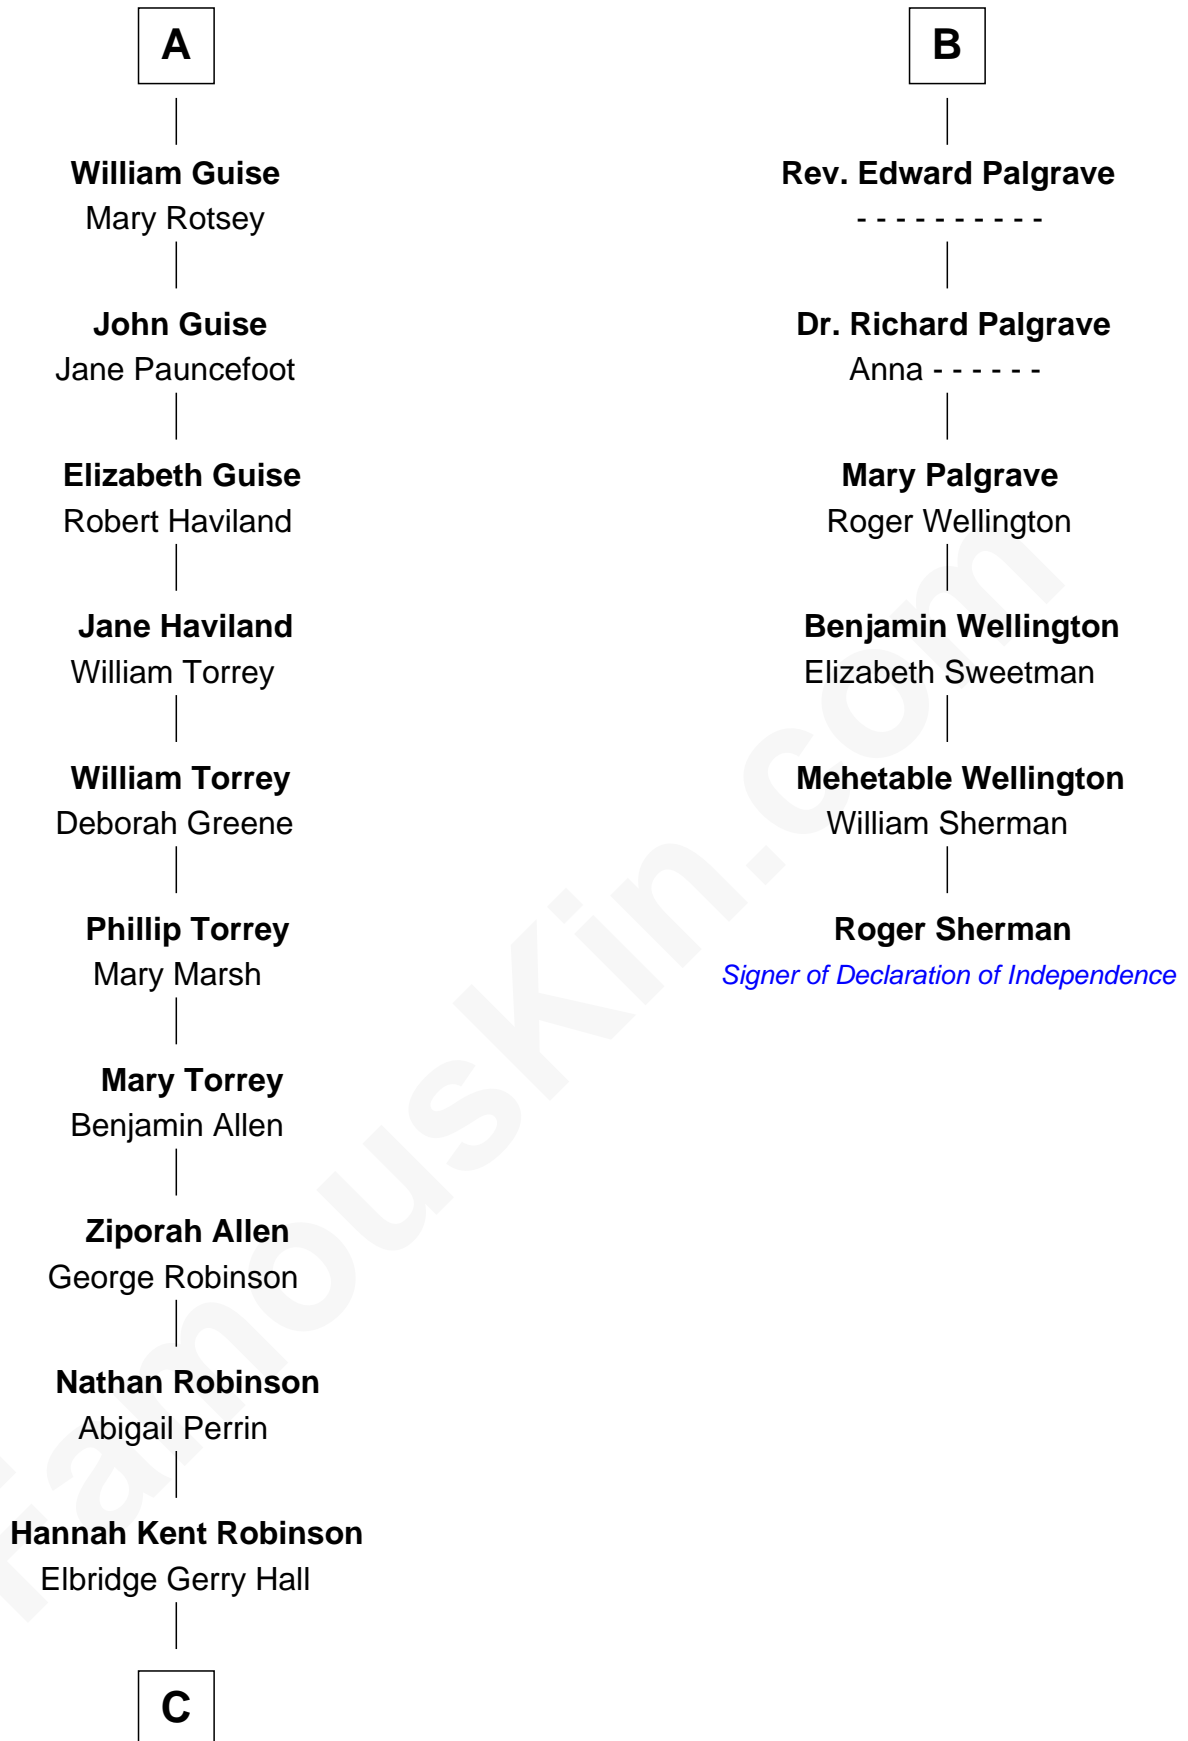

**FamousKin.com**  
**Relationship Chart of**  
**Raquel Welch**  
*Movie Actress*

**12th cousin 8 times removed of**  
**Roger Sherman**  
*Signer of the Declaration of Independence*

**C**

Justin Smith Hall  
Sarah Mehitable Stanford

Emery Stanford Hall  
Clara Louise Adams

Josephine Sarah Hall  
Armando Carlos Tejada

Raquel Welch  
*aka Raquel Welch*

FamousKin.com