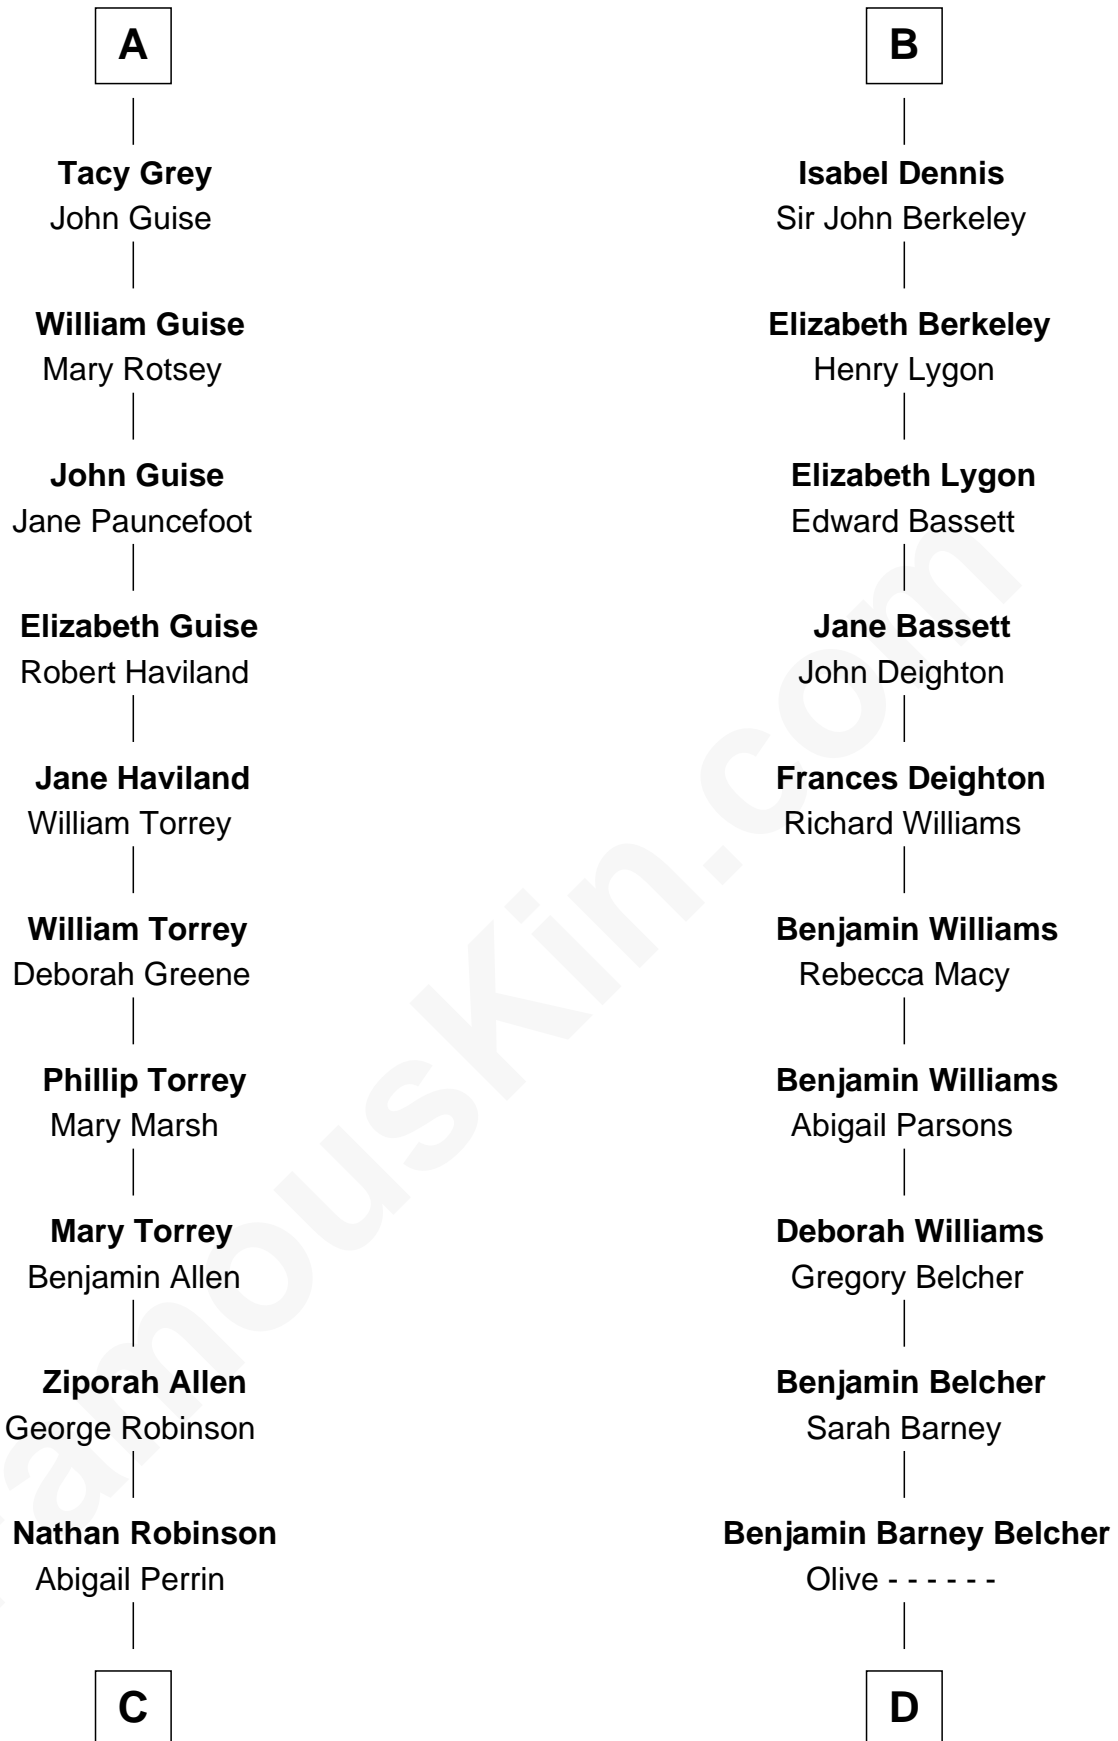

**FamousKin.com**  
**Relationship Chart of**  
**Raquel Welch**  
*Movie Actress*

19th cousin 2 times removed of  
**General Douglas MacArthur**  
*U.S. Army - World War II*

**Gunselm de Badlesmere**

-----

**C**

**Hannah Kent Robinson**

Elbridge Gerry Hall

**Justin Smith Hall**

Sarah Mehitable Stanford

**Emery Stanford Hall**

Clara Louise Adams

**Josephine Sarah Hall**

Armando Carlos Tejada

**Raquel Welch**

*aka Raquel Welch*

**D**

**Aurelia Belcher**

Arthur MacArthur

**Gen. Arthur MacArthur**

Mary Pinckney Hardy