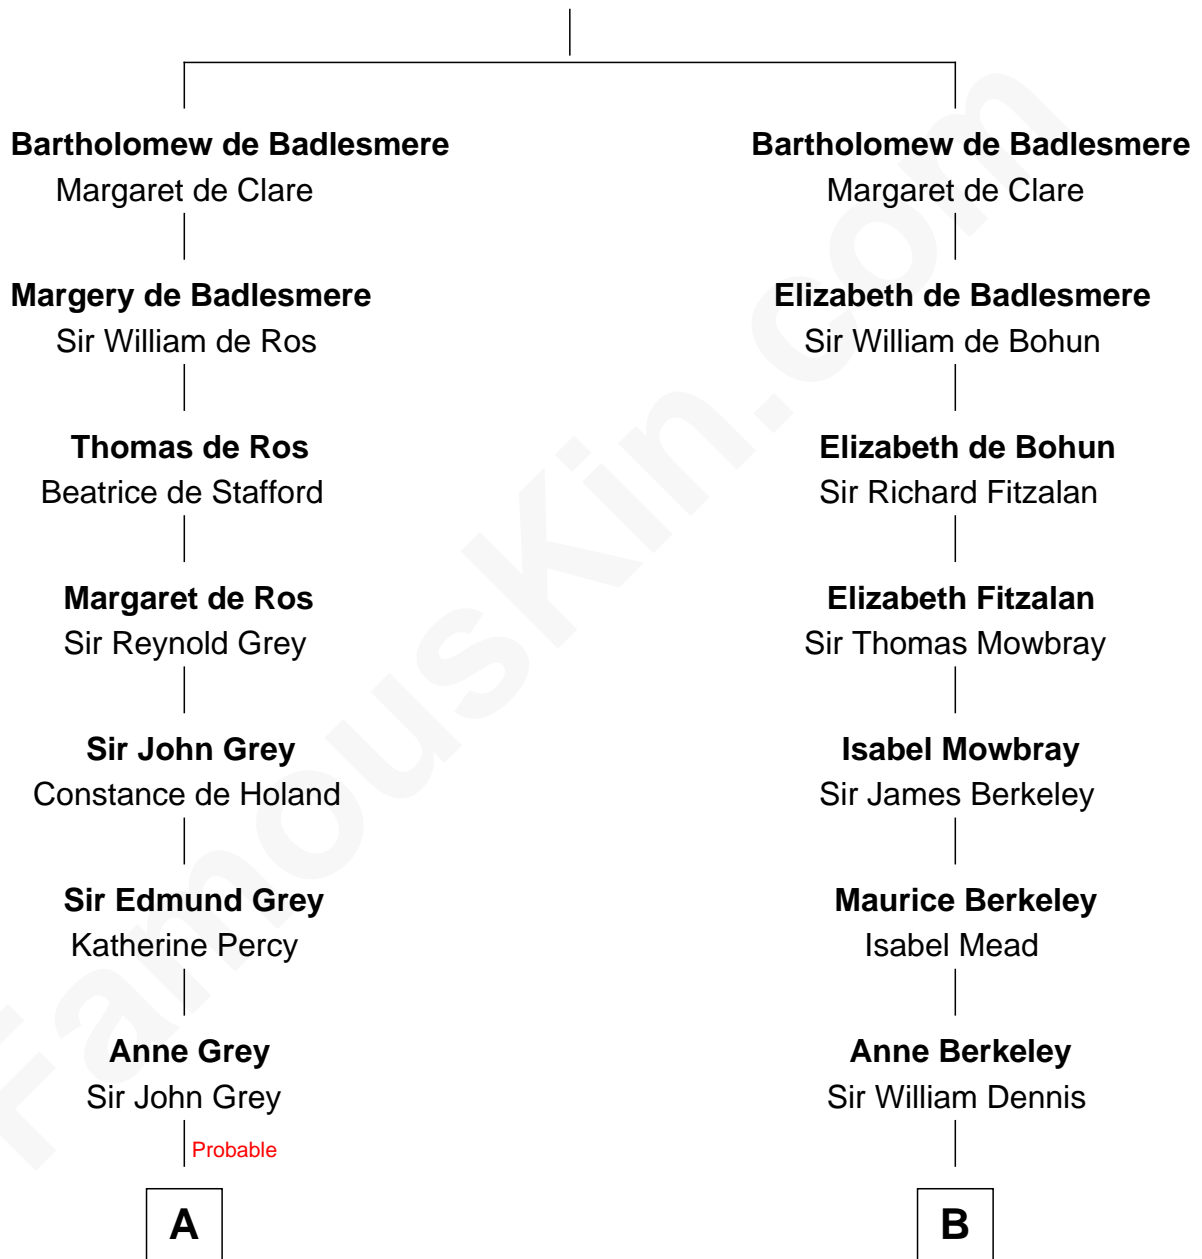

**FamousKin.com**  
**Relationship Chart of**  
**Raquel Welch**  
*Movie Actress*

19th cousin 2 times removed of  
**General Douglas MacArthur**  
*U.S. Army - World War II*

**Gunselm de Badlesmere**

-----

**C**

**Hannah Kent Robinson**

Elbridge Gerry Hall

**Justin Smith Hall**

Sarah Mehitable Stanford

**Emery Stanford Hall**

Clara Louise Adams

**Josephine Sarah Hall**

Armando Carlos Tejada

**Raquel Welch**

*aka Raquel Welch*

**D**

**Aurelia Belcher**

Arthur MacArthur

**Gen. Arthur MacArthur**

Mary Pinckney Hardy

**General Douglas MacArthur**

*U.S. Army - World War II*