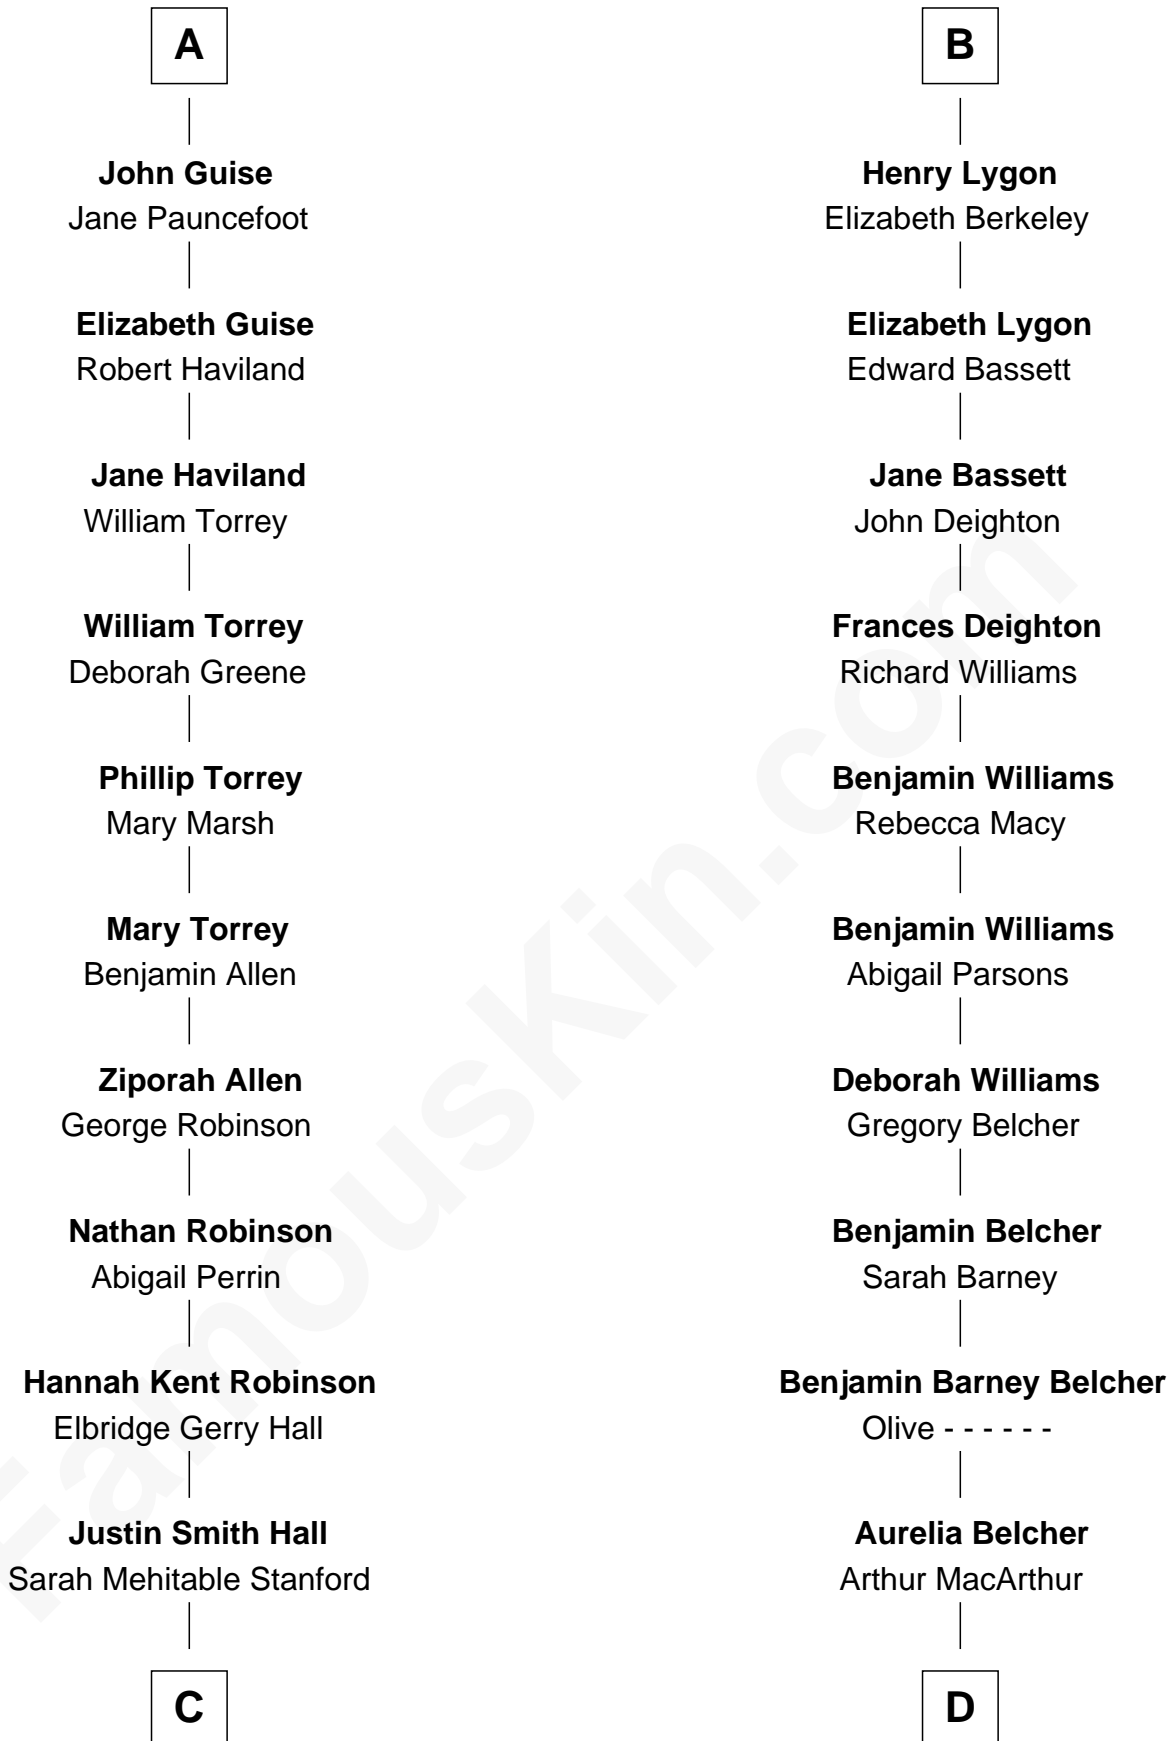

## Relationship Chart of

**Raquel Welch**

*Movie Actress*

18th cousin 1 time removed of

**General Douglas MacArthur**

*U.S. Army - World War II*

**C**

**Emery Stanford Hall**  
Clara Louise Adams

**Josephine Sarah Hall**  
Armando Carlos Tejada

**Raquel Welch**  
*aka Raquel Welch*

**D**

**Gen. Arthur MacArthur**  
Mary Pinckney Hardy

**General Douglas MacArthur**  
*U.S. Army - World War II*

FamousKin.com