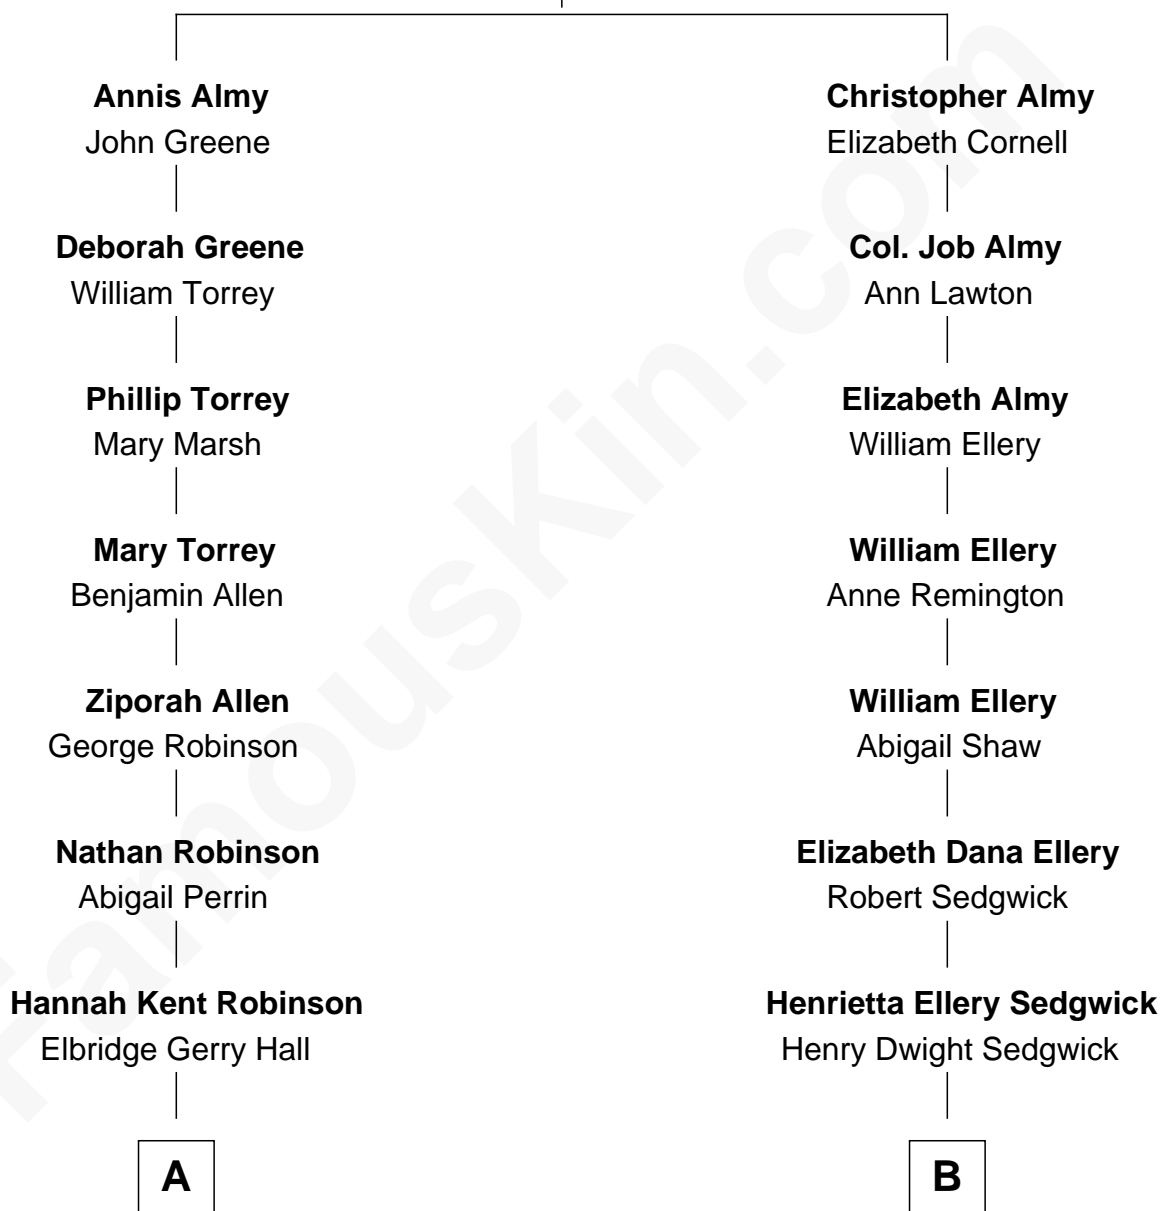

# FamousKin.com Relationship Chart of

**Raquel Welch**

*Movie Actress*

10th cousin of

**Kyra Sedgwick**

*TV and Movie Actress*

**William Almy**

Audrey Barlow

**A**

**Justin Smith Hall**  
Sarah Mehitable Stanford

**Emery Stanford Hall**  
Clara Louise Adams

**Josephine Sarah Hall**  
Armando Carlos Tejada

**Raquel Welch**  
*aka Raquel Welch*

**B**

**Henry Dwight Sedgwick**  
Sarah May Minturn