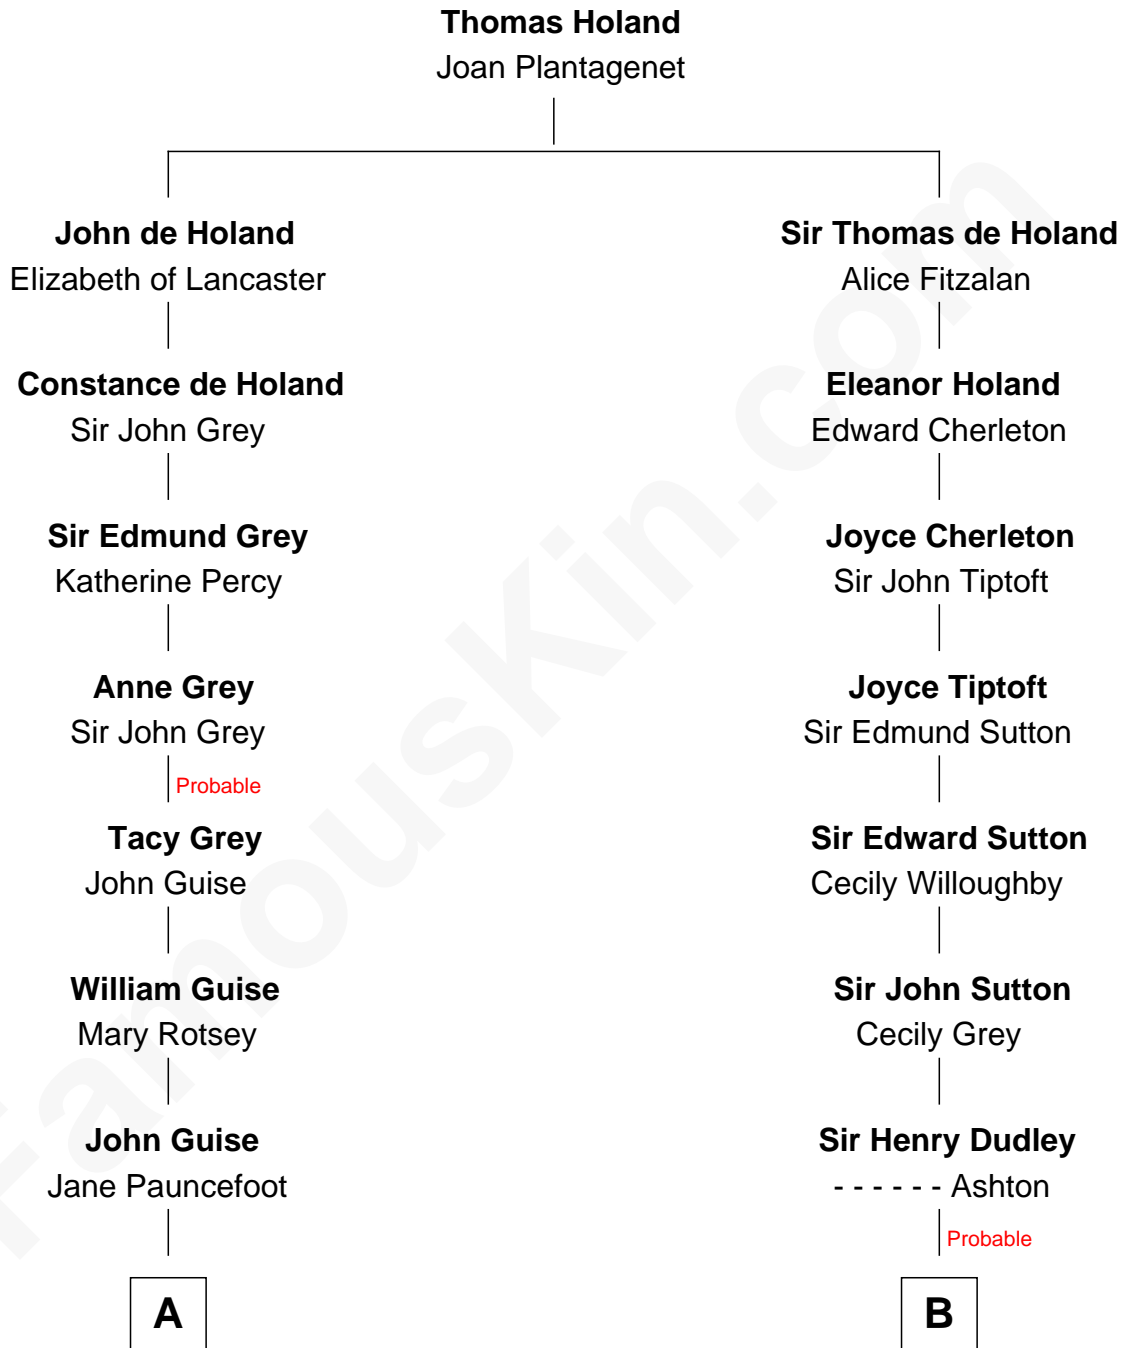

# FamousKin.com Relationship Chart of

**Raquel Welch**  
*Movie Actress*

18th cousin 2 times removed of

**Kyra Sedgwick**  
*TV and Movie Actress*

**C**

**Josephine Sarah Hall**  
Armando Carlos Tejada

**Raquel Welch**  
*aka Raquel Welch*

**D**

**Sarah May Minturn**  
Henry Dwight Sedgwick

**Robert Minturn Sedgwick**  
Helen Peabody

**Henry Dwight Sedgwick**  
Patricia Ann Rosenwald

**Kyra Sedgwick**  
*TV and Movie Actress*