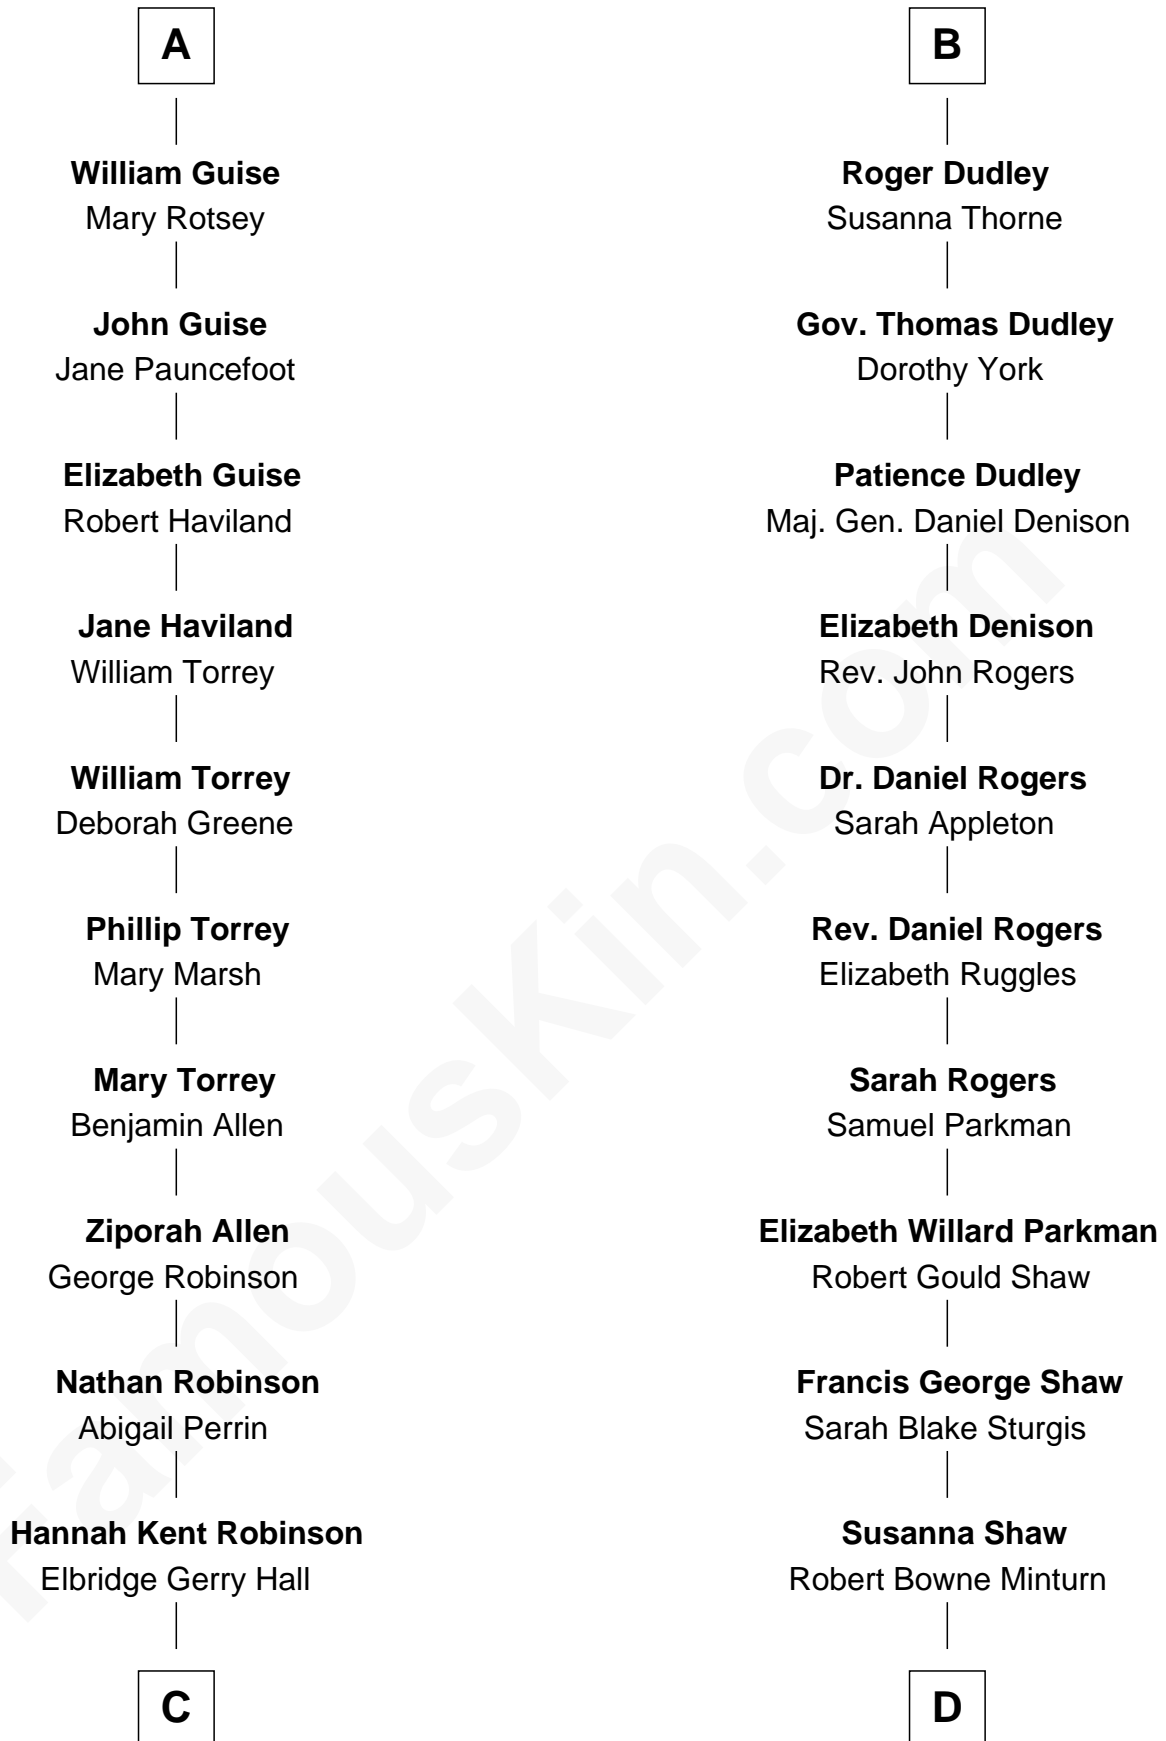

FamousKin.com Relationship Chart of

Raquel Welch

Movie Actress

20th cousin of

Kyra Sedgwick

TV and Movie Actress

Sir Maurice de Berkeley

Eve la Zouche

Cecily Willoughby

Sir John Sutton

Cecily Grey

Sir Henry Dudley

- - - - - Ashton

Probable

B

C