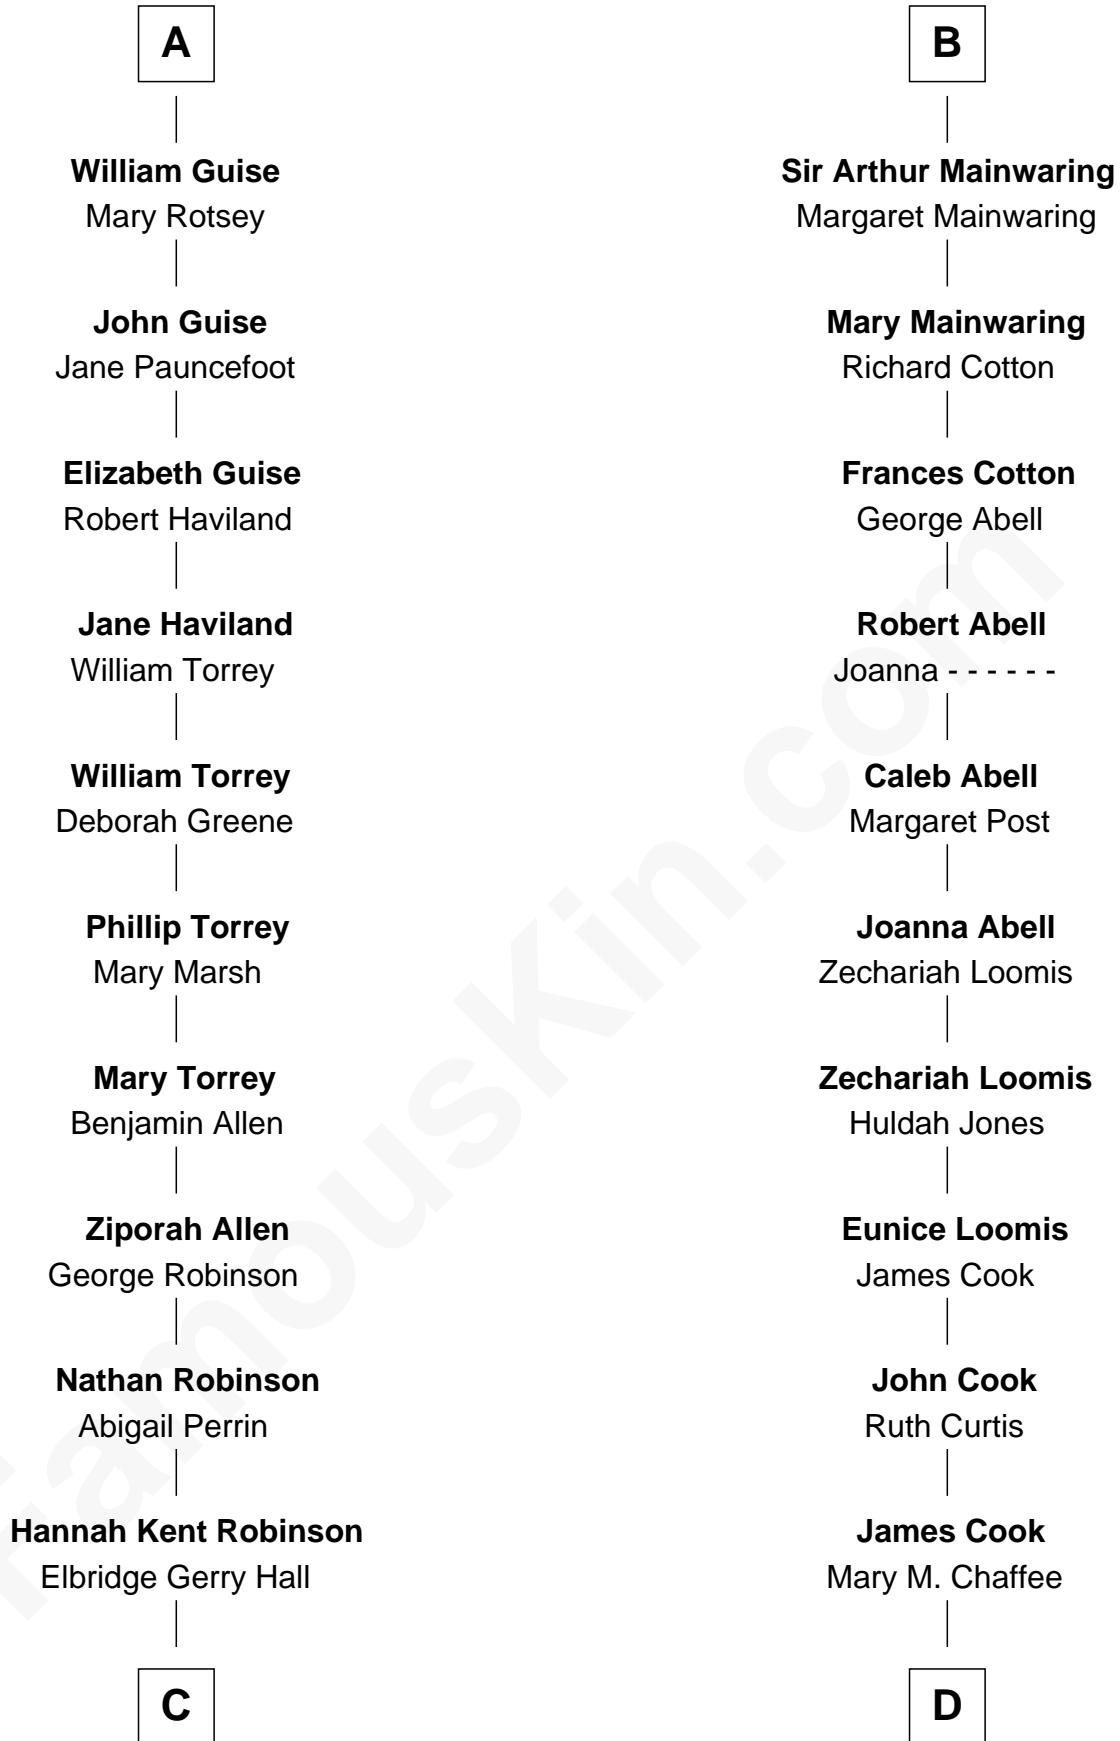

## Relationship Chart of

### Raquel Welch

Movie Actress

20th cousin 1 time removed of

### Amber Stevens West

TV and Movie Actress

**C**

**Justin Smith Hall**  
Sarah Mehitable Stanford

**Emery Stanford Hall**  
Clara Louise Adams

**Josephine Sarah Hall**  
Armando Carlos Tejada

**Raquel Welch**  
*aka Raquel Welch*